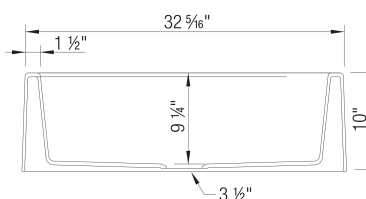

Design and Planning Tips

- Min cabinet size: 36 in
- Apron front height: 10 in

What is included:
Installation instructions
Cabinet template
Limited Lifetime Warranty

Custom cabinet installation required.
To prevent damage, sink must be shipped on a pallet.