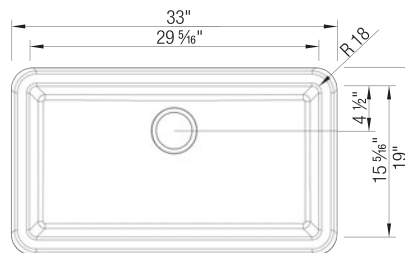

Design and Planning Tips

- Min cabinet size: 36 in
- Apron front height: 10 in

What is included:
Installation instructions
Cabinet template
Limited Lifetime Warranty

Custom cabinet installation required.
To prevent damage, sink must be shipped on a pallet.