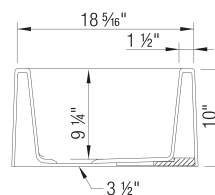

Warranty

BLANCO offers a limited lifetime warranty on all sinks and faucets, as well as a one-year warranty on all custom accessories.

Code/Standards Compliance

BLANCO sinks and faucets are third-party tested and certified to standards and listed by applicable certification bodies. For more information on individual product listings, contact our office or listing organization.

View our how-to videos to learn more about installing and caring for BLANCO products:
<https://www.blanco.com/us-en/service/how-to-videos/how-to-videos-for-sinks/>

Questions? Contact us today

BLANCO America, Inc.
110 Mount Holly By-Pass
Lumberton, NJ 08048

Phone & Fax
Phone: 888-668-6201
Fax: 609-668-6211

While BLANCO endeavors to provide accurate information, all dimensions are nominal, cannot be guaranteed, and are subject to change or cancellation. BLANCO assumes no responsibility for use of superseded or voided specifications.