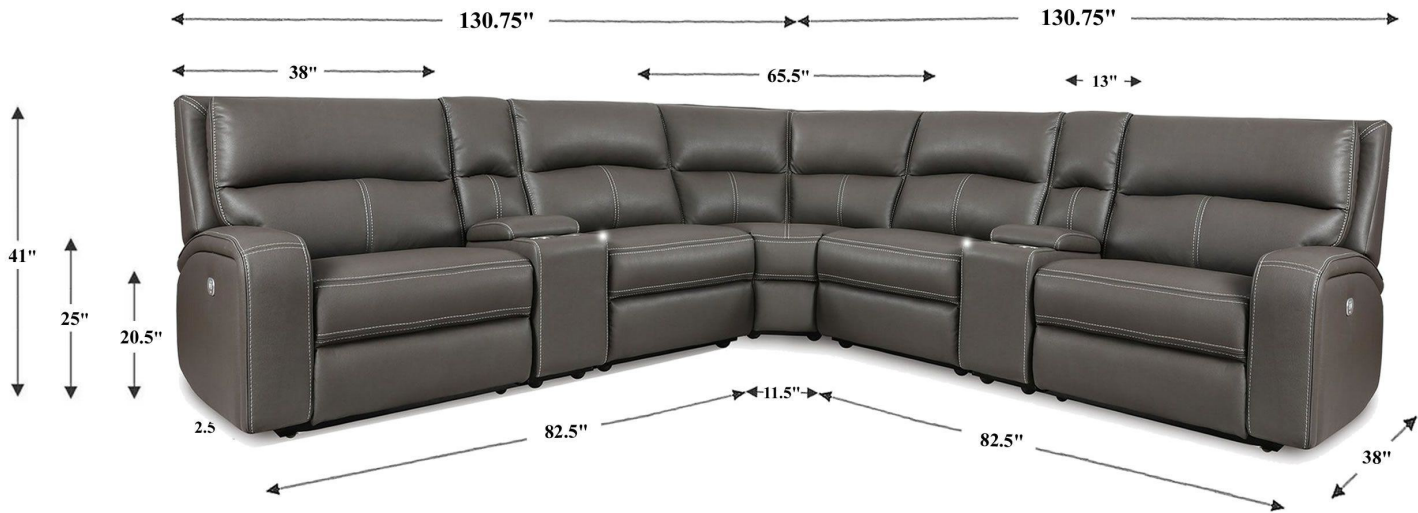

7 Piece Modular Power Reclining Sectional with Power Adjustable Headrests

Overall Dimensions	130.75" x 130.75" x 41"
Overall Width	130.75"
Overall Depth	130.75"
Overall Height	41"
Overall Weight	517.1 lbs.
Fully Reclined	68"
Distance from Wall	5.5"
Back of Seat to end of Chaise	41"
Leg Height (Distance from Foot Rest to Floor in Full Recline)	22"
Head Height (Distance from Headrest to Floor in Full Recline)	-

Seat Width	30"
Seat Depth	22"
Seat Height	20.5"
Arm Width	8"
Arm Depth	28"
Arm Height	25"
Back Height	24"
Headrest Extended from Back	6"
Console Storage area Inside	10" x 11.5" x 6"