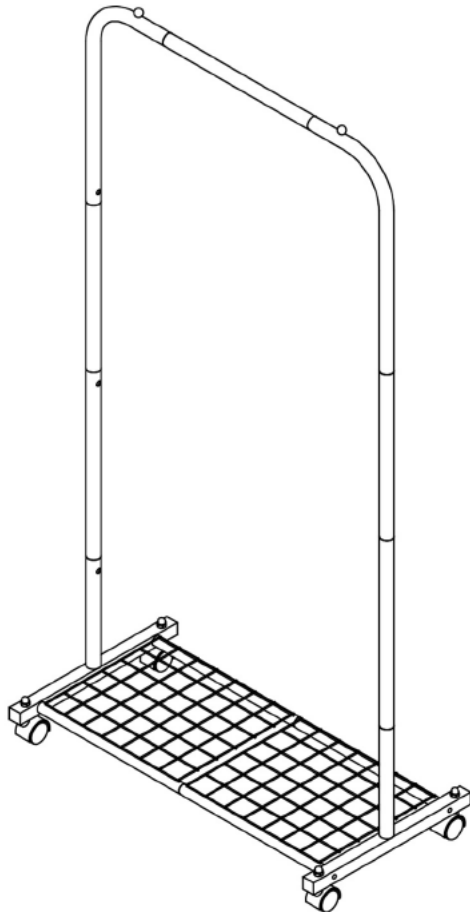

ASSEMBLY INSTRUCTION

WARRANTY:

We stand behind our products & service with confidence! If parts damaged or missing please feel free to contact us for a FREE REPLACEMENT.

We warranty this product to be free from defects in materials. This warranty covers one year from the date of original purchase.

NOTES:

- The item is only intended to be used indoors. The product must be assembled and used in accordance with the provisions of the manual.
- It is recommended that assembly is undertaken by about 2 adults. Please read assembly instructions before assembly and strictly adhere to each step outlined. Estimated assembly time is 30 minutes.

WARNING:

- **WARNING FOR YOUNG CHILDREN** - This product contains small components, please ensure that they are kept away from small children while assembling.