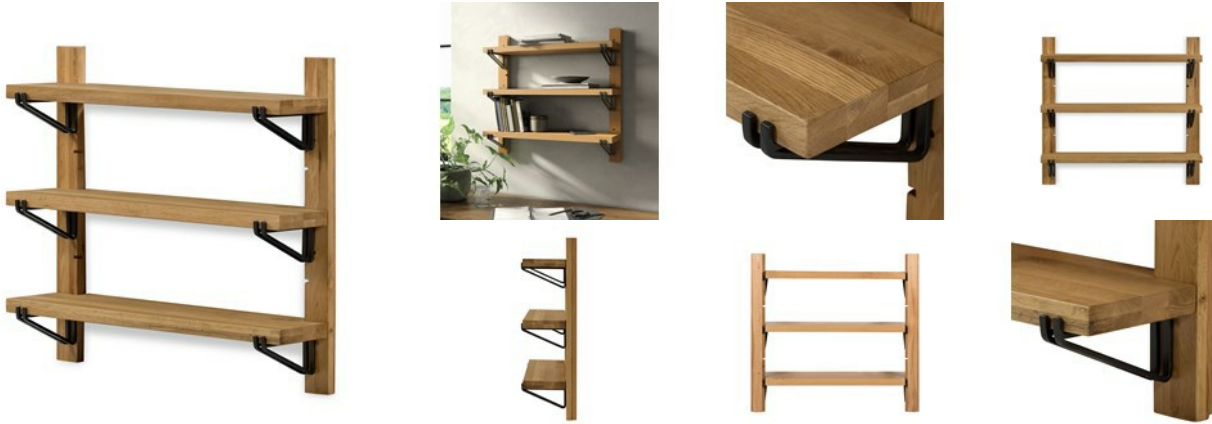

## Pivott Shelf-Natural Oak Veneer | \$300.00 Your Cost

### OVERVIEW

Solid natural oak forms three spacious adjustable shelves, with black iron hardware for clean contrast.

**Ready for Immediate Shipment:** 0

**More Arriving Soon:** Yes, Late July 2023

### PRODUCT DETAILS

**SKU:** 224647-002

**Collection:** Patten

**Weight:** 66.14 lb

**Colors:** Dark Iron, Natural Oak Veneer, Natural Oak

**Materials:** Iron, Oak Veneer, Solid Oak

**Volume:** 4.41 cu ft

**Overall Dimensions:** 36.00"w x 10.25"d x 34.00"h

#### From the Patten Collection

The fascinating grace of the traditional serpentine dresser is simplified and sized for modern living. Distressed surfaces and carved detailing graces a mix of woods from reclaimed pine to acacia. Dark to light finishes highlight the natural beauty and movement of wood grains across each eye-catching piece.