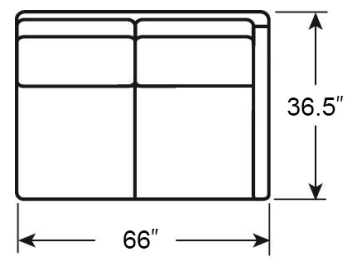

Tommy Bahama

OUTDOOR LIVING

STILLWATER COVE SECTIONAL

As Shown:

3450-52R RIGHT ARM FACING LOVESEAT
 Overall: 66W x 36.5D x 34.5H Arm: 22.5H
 Seat: 18H Inside: 64.25W x 22.5D

3450-52L LEFT ARM FACING LOVESEAT
 Overall: 66W x 36.5D x 34.5H Arm: 22.5H
 Seat: 18H Inside: 64.25W x 22.5D

Overall Dimensions Shown: 134.5W 102D 34.5H
 Body Fabric: 7300-71 Grade A

3450-51A ARMLESS CHAIR
 Overall: 32W x 36.5D x 34.5H
 Seat: 18H Inside: 22.5W x 22.5D

3450-51CR CORNER CHAIR
 Overall: 36.5W x 36.5D x 34.5H
 Seat: 18H Inside: 22.5W x 22.5D

Standard Features
 Ultra Down Seat Cushions
 Blend Down Back Cushions

Available Companion Pieces:

3450-51A

3450-51CR

3450-52L

3450-52R