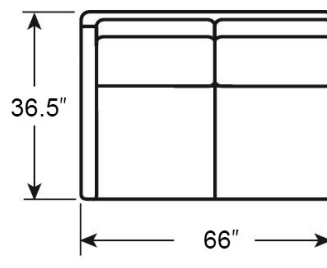

Tommy Bahama

OUTDOOR LIVING

STILLWATER COVE SECTIONAL

As Shown:

3450-52R RIGHT ARM FACING LOVESEAT
 Overall: 66W x 36.5D x 34.5H Arm: 22.5H
 Seat: 18H Inside: 64.25W x 22.5D

3450-52L LEFT ARM FACING LOVESEAT
 Overall: 66W x 36.5D x 34.5H Arm: 22.5H
 Seat: 18H Inside: 64.25W x 22.5D

Overall Dimensions Shown: 134.5W 102D 34.5H
 Body Fabric: 7300-71 Grade A

3450-51A ARMLESS CHAIR
 Overall: 32W x 36.5D x 34.5H
 Seat: 18H Inside: 22.5W x 22.5D

3450-51CR CORNER CHAIR
 Overall: 36.5W x 36.5D x 34.5H
 Seat: 18H Inside: 22.5W x 22.5D

Standard Features
 Ultra Down Seat Cushions
 Blend Down Back Cushions

Available Companion Pieces:

3450-51A

3450-51CR

3450-52L

3450-52R