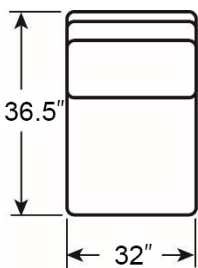

As Shown:

3450-52R RIGHT ARM FACING LOVESEAT
Overall: 66W x 36.5D x 34.5H Arm: 22.5H
Seat: 18H Inside: 64.25W x 22.5D

3450-52L LEFT ARM FACING LOVESEAT
Overall: 66W x 36.5D x 34.5H Arm: 22.5H
Seat: 18H Inside: 64.25W x 22.5D

Overall Dimensions Shown: 134.5W 102D 34.5H
Body Fabric: 7300-71 Grade A

3450-51A ARMLESS CHAIR
Overall: 32W x 36.5D x 34.5H
Seat: 18H Inside: 22.5W x 22.5D

3450-51CR CORNER CHAIR
Overall: 36.5W x 36.5D x 34.5H
Seat: 18H Inside: 22.5W x 22.5D

Standard Features
Ultra Down Seat Cushions
Blend Down Back Cushions

Available Companion Pieces:

3450-51A