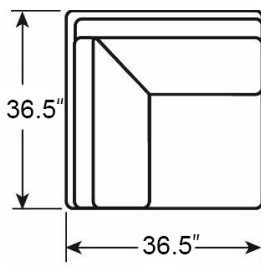

Tommy Bahama

OUTDOOR LIVING

STILLWATER COVE SECTIONAL

As Shown:

3450-52R RIGHT ARM FACING LOVESEAT
Overall: 66W x 36.5D x 34.5H Arm: 22.5H
Seat: 18H Inside: 64.25W x 22.5D

3450-52L LEFT ARM FACING LOVESEAT
Overall: 66W x 36.5D x 34.5H Arm: 22.5H
Seat: 18H Inside: 64.25W x 22.5D

Overall Dimensions Shown: 134.5W 102D 34.5H
Body Fabric: 7300-71 Grade A

3450-51A ARMLESS CHAIR
Overall: 32W x 36.5D x 34.5H
Seat: 18H Inside: 22.5W x 22.5D

3450-51CR CORNER CHAIR
Overall: 36.5W x 36.5D x 34.5H
Seat: 18H Inside: 22.5W x 22.5D

Standard Features
Ultra Down Seat Cushions
Blend Down Back Cushions

Available Companion Pieces:

3450-51CR