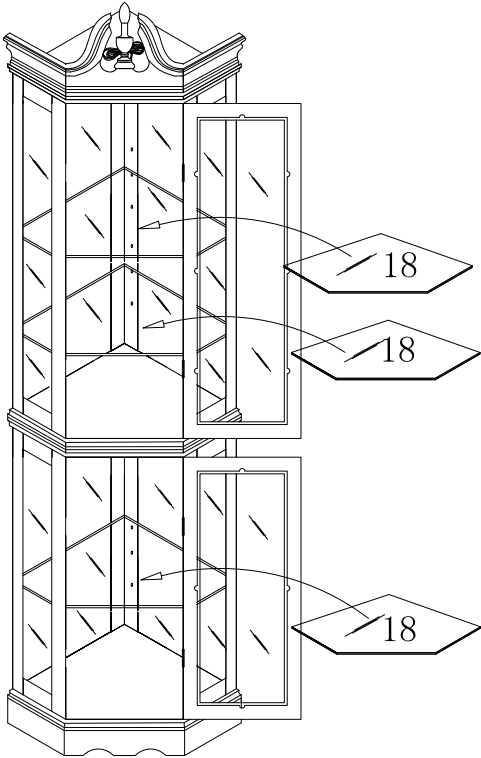

ASSEMBLY INSTRUCTION

ASSEMBLY INSTRUCTION

Part List:

ITEM	DESCRIPTION	PART	QTY
1	Top left wood		1
2	Top right wood		1
3	Top middle wood		1
4	Top left side panel		1
5	Top right side panel		1

Part List:

ITEM	DESCRIPTION	PART	QTY
6	Top panel		1
7	Top back mirrors		2
8	Top back bracing panel		1
9	Middle top panel		1
10	Middle bottom panel		1

ITEM	DESCRIPTION	PART	QTY
16	Top door		1
17	Bottom door		1
18	Glass shelf		3
19	Top back panel		2
20	Bottom back panel		2

ASSEMBLY INSTRUCTION

Hardware List:

ITEM	DESCRIPTION	PART	QTY
A	Wooden dowel	 Φ8*30mm	18
B	Bolt	 Φ1/4"*1"	20
C	Allen wrench		1
D	Handle		2
E	Machine screw	 Φ4*22	2
F	wood screw	 Φ3*12mm	18
G	Hinge		4
H	Magnet		2
I	Lamp unit		1

F:  8 PCS

STEP 12

C:  1 PCS

M:  2 PCS

L:  2 PCS

ASSEMBLY INSTRUCTION

STEP 13

J:  15 PCS

STEP 14

ASSEMBLY INSTRUCTION

STEP 15

- | | | |
|----|---|-------|
| Q: |  | 2 PCS |
| P: |  | 2 PCS |
| K: |  | 2 PCS |