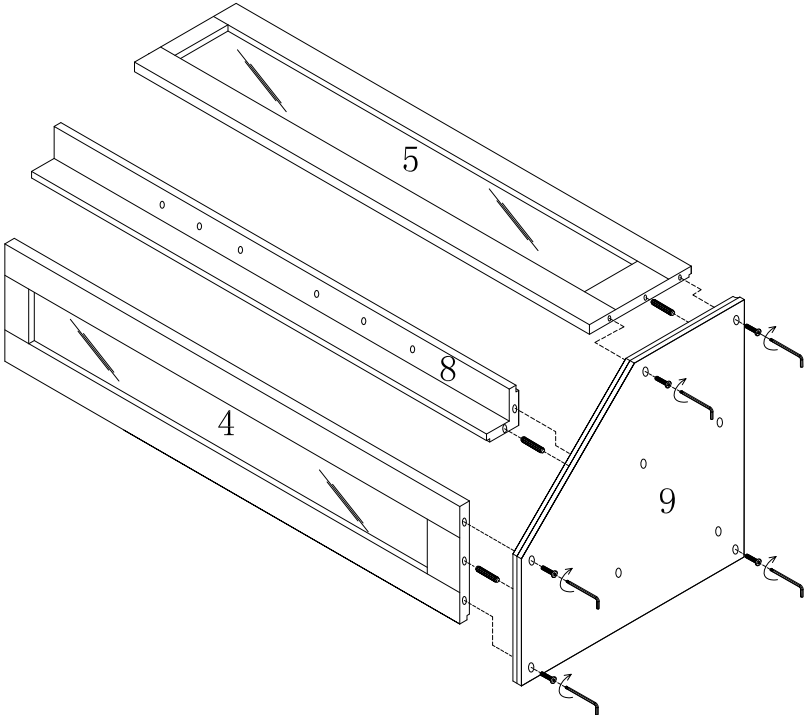

ASSEMBLY INSTRUCTION

ASSEMBLY INSTRUCTION

Part List:

ITEM	DESCRIPTION	PART	QTY
1	Top left wood		1
2	Top right wood		1
3	Top middle wood		1
4	Top left side panel		1
5	Top right side panel		1

Part List:

ITEM	DESCRIPTION	PART	QTY
6	Top panel		1
7	Top back mirrors		2
8	Top back bracing panel		1
9	Middle top panel		1
10	Middle bottom panel		1

ITEM	DESCRIPTION	PART	QTY
16	Top door		1
17	Bottom door		1
18	Glass shelf		3
19	Top back panel		2
20	Bottom back panel		2

ASSEMBLY INSTRUCTION

Hardware List:

ITEM	DESCRIPTION	PART	QTY
A	Wooden dowel	 Φ8*30mm	18
B	Bolt	 Φ1/4"*1"	20
C	Allen wrench		1
D	Handle		2
E	Machine screw	 Φ4*22	2
F	wood screw	 Φ3*12mm	18
G	Hinge		4
H	Magnet		2
I	Lamp unit		1

Hardware List:

ITEM	DESCRIPTION	PART	QTY
J	Shelf support		15
K	wood screw	 Φ4*38mm	2
L	Wooden dowel	 Φ8*20mm	2
M	Bolt	 Φ1/4"*7/8"	2
N	wood screw	 Φ3*16mm	4
O	Safety wall strap		2
P	Plastic anchor		2
Q	Flat washer		2
R	Back screw	 Φ3*12mm	64
S	wood screw	 Φ4*25mm	6

ASSEMBLY INSTRUCTION

STEP 1

H:		2 PCS
F:		2 PCS
I:		1 PCS
N:		4 PCS

STEP 2

C:		1 PCS
B:		5 PCS
A:		3 PCS

ASSEMBLY INSTRUCTION

STEP 3

C:		1 PCS
B:		5 PCS
A:		3 PCS