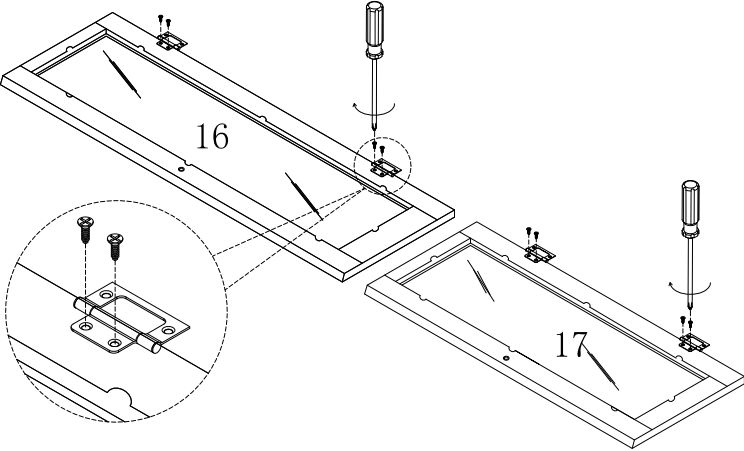

ITEM	DESCRIPTION	PART	QTY
16	Top door		1
17	Bottom door		1
18	Glass shelf		3
19	Top back panel		2
20	Bottom back panel		2

ASSEMBLY INSTRUCTION

Hardware List:

ITEM	DESCRIPTION	PART	QTY
A	Wooden dowel	 Φ8*30mm	18
B	Bolt	 Φ1/4"*1"	20
C	Allen wrench		1
D	Handle		2
E	Machine screw	 Φ4*22	2
F	wood screw	 Φ3*12mm	18
G	Hinge		4
H	Magnet		2
I	Lamp unit		1

Please tear off the protective film of the mirror before assembling the mirror.

ASSEMBLY INSTRUCTION

STEP 9

D:		2 PCS
E:		2 PCS

STEP 10

F:		8 PCS
G:		2 PCS

ASSEMBLY INSTRUCTION

STEP 11