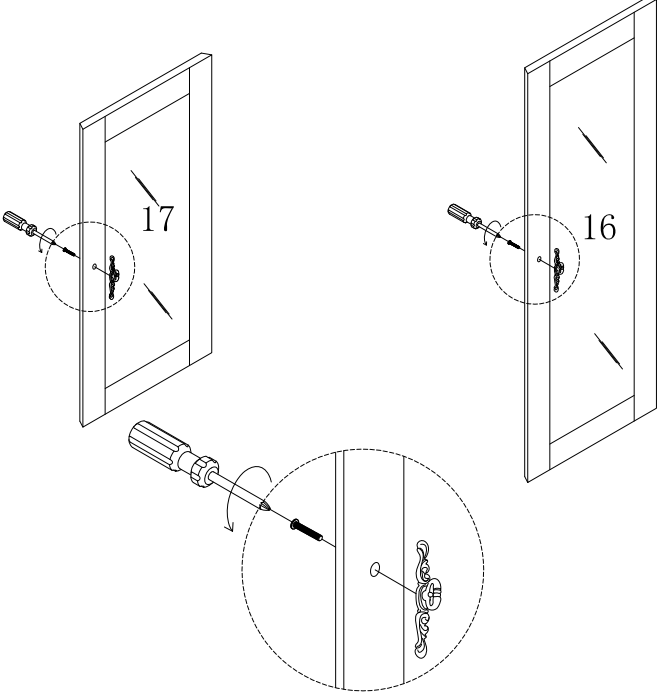

ASSEMBLY INSTRUCTION

STEP 9

D:		2 PCS
E:		2 PCS