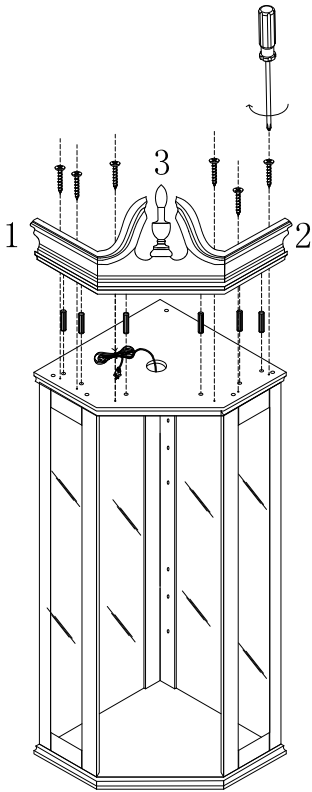

ASSEMBLY INSTRUCTION

STEP 5

S:		6 PCS
A:		6 PCS