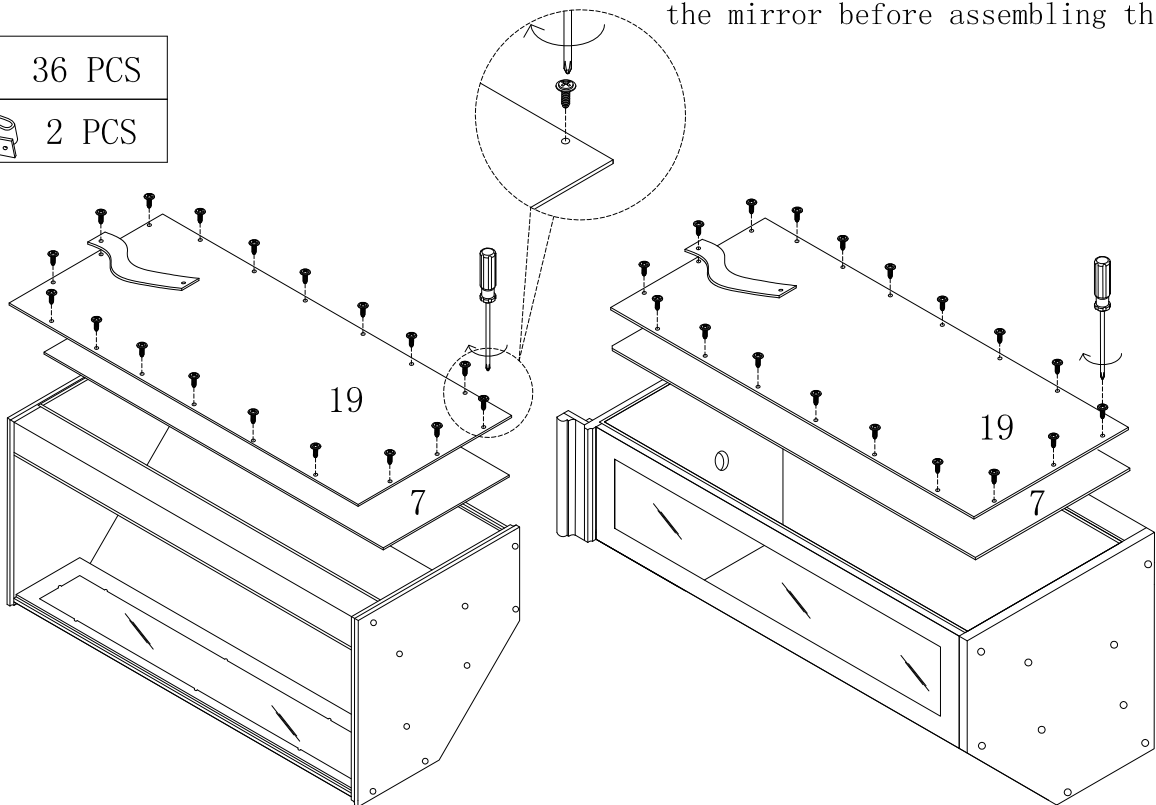

STEP 4

Please tear off the protective film of the mirror before assembling the mirror.

R:		36 PCS
O:		2 PCS