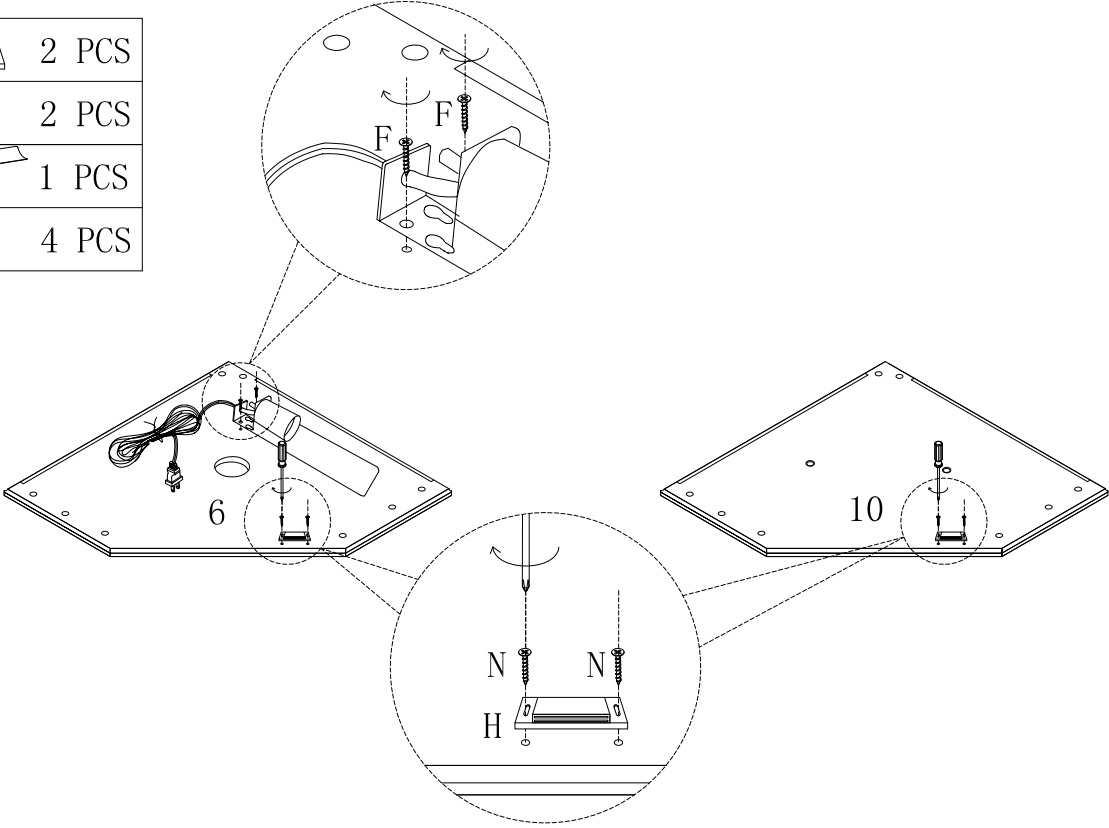

ASSEMBLY INSTRUCTION

STEP 1

H:		2 PCS
F:		2 PCS
I:		1 PCS
N:		4 PCS