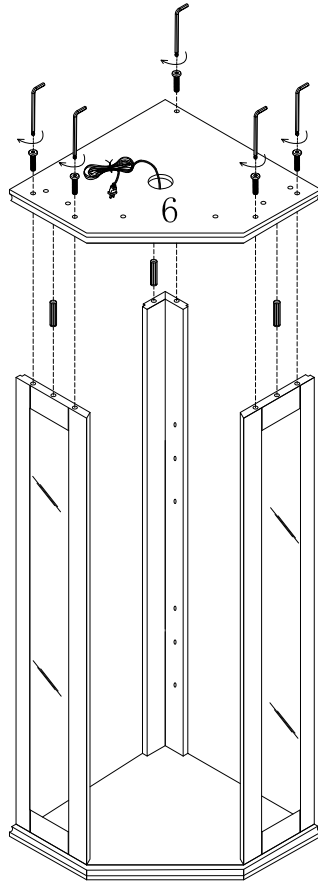

ASSEMBLY INSTRUCTION

ASSEMBLY INSTRUCTION

Part List:

ITEM	DESCRIPTION	PART	QTY
1	Top left wood		1
2	Top right wood		1
3	Top middle wood		1
4	Top left side panel		1
5	Top right side panel		1

Part List:

ITEM	DESCRIPTION	PART	QTY
6	Top panel		1
7	Top back mirrors		2
8	Top back bracing panel		1
9	Middle top panel		1
10	Middle bottom panel		1

ITEM	DESCRIPTION	PART	QTY
16	Top door		1
17	Bottom door		1
18	Glass shelf		3
19	Top back panel		2
20	Bottom back panel		2

ASSEMBLY INSTRUCTION

Hardware List:

ITEM	DESCRIPTION	PART	QTY
A	Wooden dowel	 Φ8*30mm	18
B	Bolt	 Φ1/4"*1"	20
C	Allen wrench		1
D	Handle		2
E	Machine screw	 Φ4*22	2
F	wood screw	 Φ3*12mm	18
G	Hinge		4
H	Magnet		2
I	Lamp unit		1

Hardware List:

ITEM	DESCRIPTION	PART	QTY
J	Shelf support		15
K	wood screw	 Φ4*38mm	2
L	Wooden dowel	 Φ8*20mm	2
M	Bolt	 Φ1/4"*7/8"	2
N	wood screw	 Φ3*16mm	4
O	Safety wall strap		2
P	Plastic anchor		2
Q	Flat washer		2
R	Back screw	 Φ3*12mm	64
S	wood screw	 Φ4*25mm	6

ASSEMBLY INSTRUCTION

STEP 1

H:		2 PCS
F:		2 PCS
I:		1 PCS
N:		4 PCS

STEP 2

C:		1 PCS
B:		5 PCS
A:		3 PCS

ASSEMBLY INSTRUCTION

STEP 3

C:		1 PCS
B:		5 PCS
A:		3 PCS