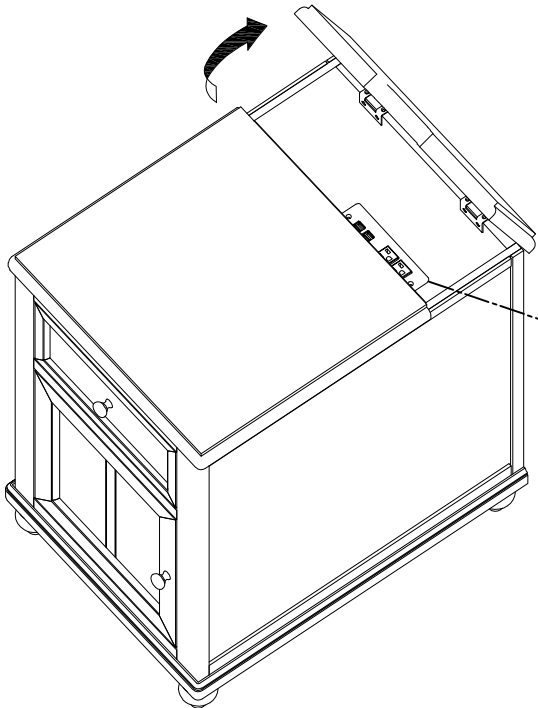

STEP: 3

The Top With USB Type Power