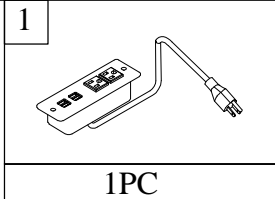

STEP: 3

The Top With USB Type Power