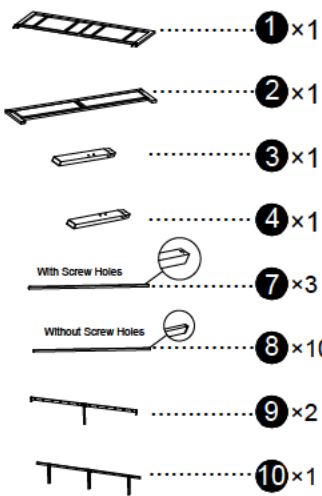

# Bed Frame Installation Manual

#NumberSystem

Easy assembly by following step 1、step 2、step 3...

## Screws & Tools

A		M8x50mm	x4
B		M6x55mm	x3
C		M6x30mm	x6
D		M6x20mm	x4
E		M6x12mm	x6
F			x4
G			x8
H		4x4mm	x2
N			x1

Check all the components & screws before assembly. Do not install in case part is missing, contact us to get. Send email with your question to support@vecelo.com. We will resend