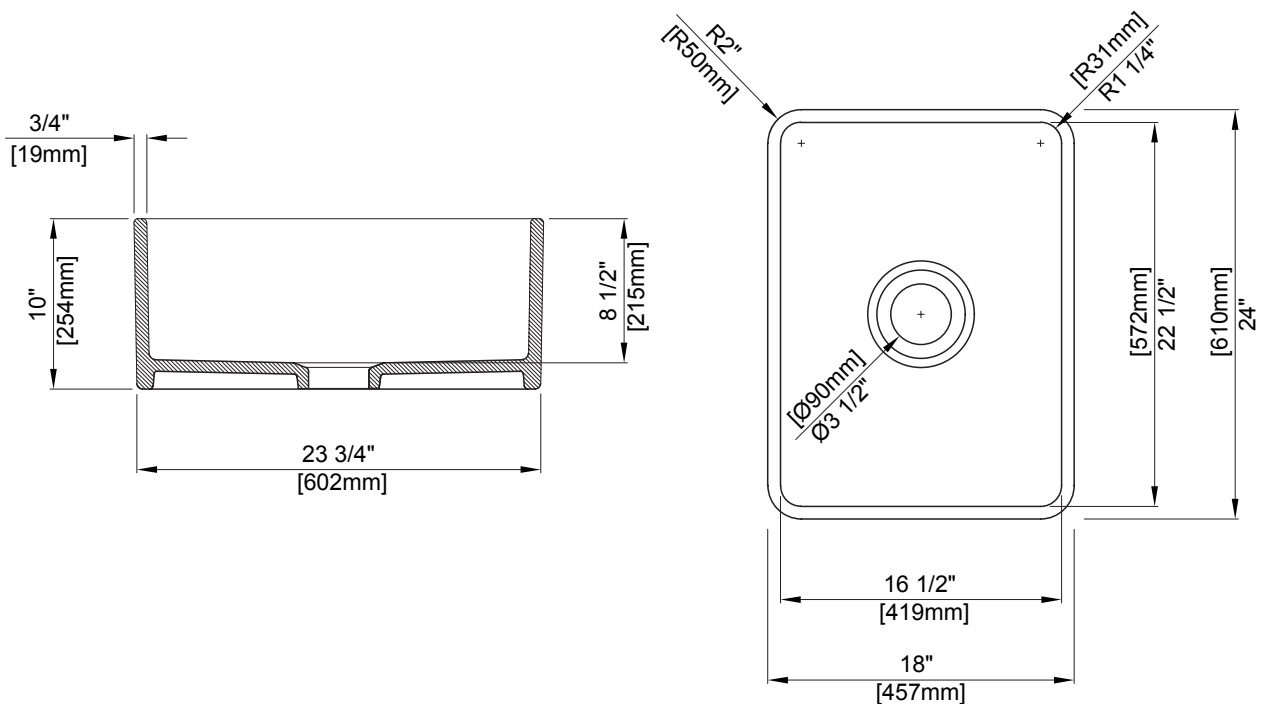

DIMENSIONS: NOMINAL DIMENSIONS (OUTSIDE)
 33" x 19" x 10"

 INSIDE BOWL DIMENSIONS
 31.5" (800mm) wide
 17.5" (444mm) front to back
 9" (226mm) depth

COMPONENTS INCLUDED THE BOX: SINK ONLY

COMPLIANCE CERTIFICATIONS: Meets or Exceeds ASME A112.19.2 / CSA B45.1

COMPATIBLE ACCESSORIES: Stainless Steel Sink Grid TG2418GSS (sold separately)
 Stainless Steel Kitchen Sink Strainer TLST (sold separately)

DIMENSIONS

NOTES:

Refer to installation instructions supplied with kitchen sink for undermount, countertop or above counter custom installations.

IMPORTANT: Dimensions of fixtures are nominal and may vary within the range of tolerance established by ANSI standards. These measurements are subject to change or cancellation. No responsibility is assumed for use of superseded or voided pages.