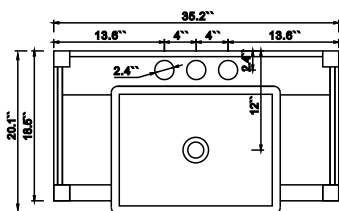

## Dimensions

Front

Back

Side

Top

## Dimensions:

- 36" x 20.1" x 34.6" (With Top & Sink)
- 35.2" x 18.5" x 33.6" (Vanity Only)

# Countertop & Sink

Dimensions:

Countertop: 36" x 19.3" x 1"

Rectangle undermount basin: 21" x 15.8" x 7.9"