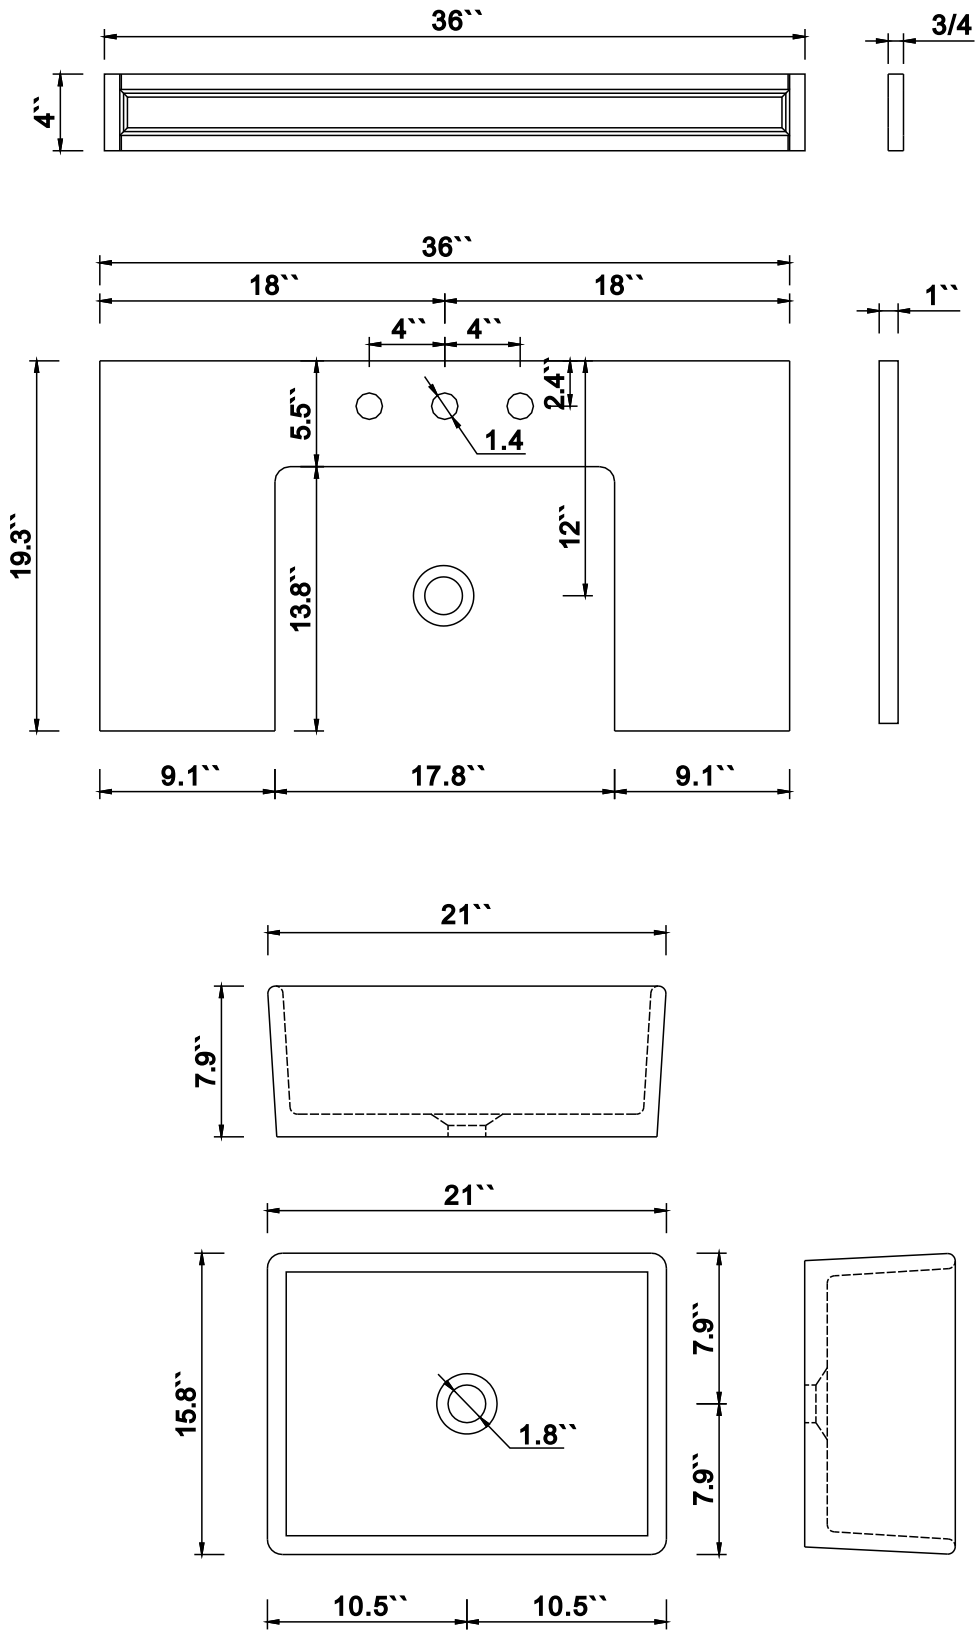

## Dimensions

Front

Back

Side

Top

## Dimensions:

- 36" x 20.1" x 34.6" (With Top & Sink)
- 35.2" x 18.5" x 33.6" (Vanity Only)

## Countertop:

Italian carrara white marble (CW)

# Countertop & Sink

Dimensions:

Countertop: 36" x 19.3" x 1"

Rectangle undermount basin: 21" x 15.8" x 7.9"