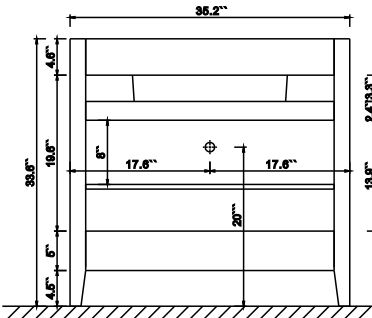

## Dimensions

Front

Back

Side

Top

## Dimensions:

- 36" x 20.1" x 34.6" (With Top & Sink)
- 35.2" x 18.5" x 33.6" (Vanity Only)

# Countertop & Sink

Dimensions:

Countertop: 36" x 19.3" x 1"

Rectangle undermount basin: 21" x 15.8" x 7.9"