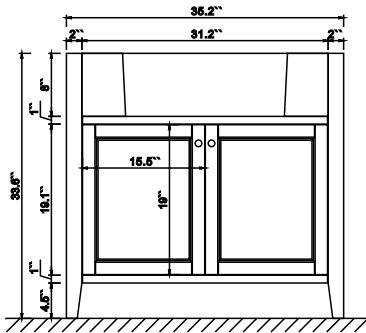

## Dimensions

Front

Back

Side

Top

## Dimensions:

- 36" x 20.1" x 34.6" (With Top & Sink)
- 35.2" x 18.5" x 33.6" (Vanity Only)

# Countertop & Sink

Dimensions:

Countertop: 36" x 19.3" x 1"

Rectangle undermount basin: 21" x 15.8" x 7.9"