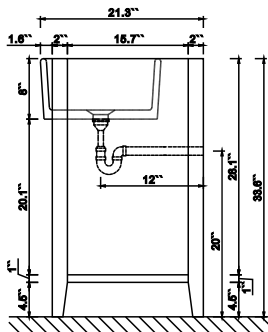

## Dimensions

Front

Back

Side

Top

## Dimensions:

- 36" x 20.1" x 34.6" (With Top & Sink)
- 35.2" x 18.5" x 33.6" (Vanity Only)

# Countertop & Sink

Dimensions:

Countertop: 36" x 19.3" x 1"

Rectangle undermount basin: 21" x 15.8" x 7.9"