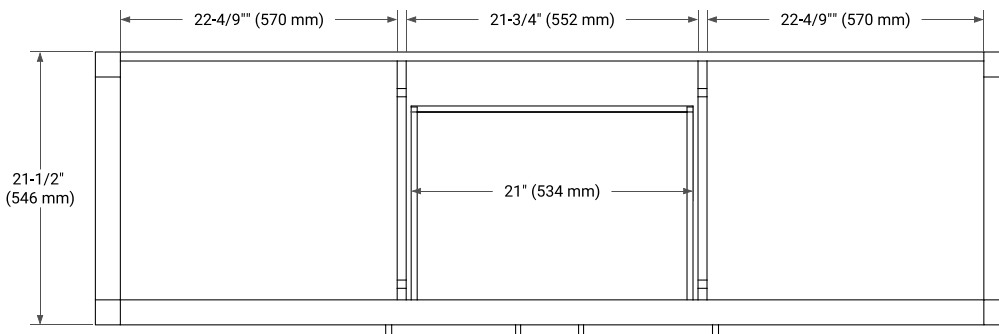

72" DOUBLE SINK BASE CABINET

BASE CABINET DIMENSIONS

72" W x 21.5" D x 34.5" H

FEATURES

- Solid wood frame & plywood panels
- Dovetail drawers and joints
- Soft closing doors & drawers

HARDWARE FINISHES*

Brushed Nickel Satin Brass Matte Black Polished Chrome

73" DOUBLE OVAL SINK COUNTERTOP WITH 1.5 IN. THICKNESS

OVERALL DIMENSIONS

73" W x 22" D x 1.5" H

COUNTERTOP OPTIONS

Carrara Marble

White Quartz

FEATURES

- Solid countertop with mitered edges & seams
- Undermount white oval sink
- Pre-drilled for 8" widespread faucet

INCLUDED

- Countertop
- Matching Backsplash
- Oval Sinks

COUNTERTOP PLAN VIEW

EDGE SIDE VIEW

THREE DIMENSIONAL COUNTERTOP VIEW