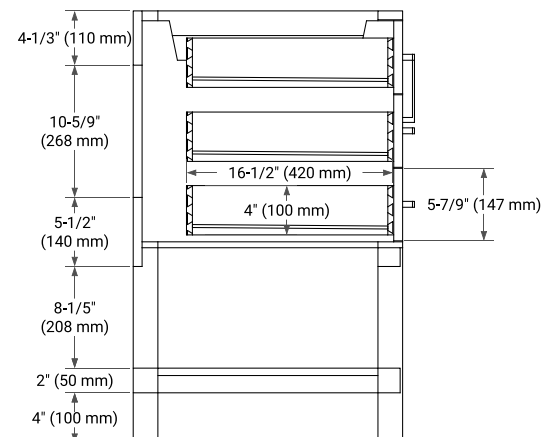

72" DOUBLE SINK BASE CABINET

BASE CABINET DIMENSIONS

72" W x 21.5" D x 34.5" H

FEATURES

- Solid wood frame & plywood panels
- Dovetail drawers and joints
- Soft closing doors & drawers

HARDWARE FINISHES*

Brushed Nickel Satin Brass Matte Black Polished Chrome

73" DOUBLE OVAL SINK COUNTERTOP WITH 1.5 IN. THICKNESS

OVERALL DIMENSIONS

73" W x 22" D x 1.5" H

COUNTERTOP OPTIONS

Carrara Marble

White Quartz

FEATURES

- Solid countertop with mitered edges & seams
- Undermount white oval sink
- Pre-drilled for 8" widespread faucet

INCLUDED

- Countertop
- Matching Backsplash
- Oval Sinks

COUNTERTOP PLAN VIEW

EDGE SIDE VIEW

THREE DIMENSIONAL COUNTERTOP VIEW