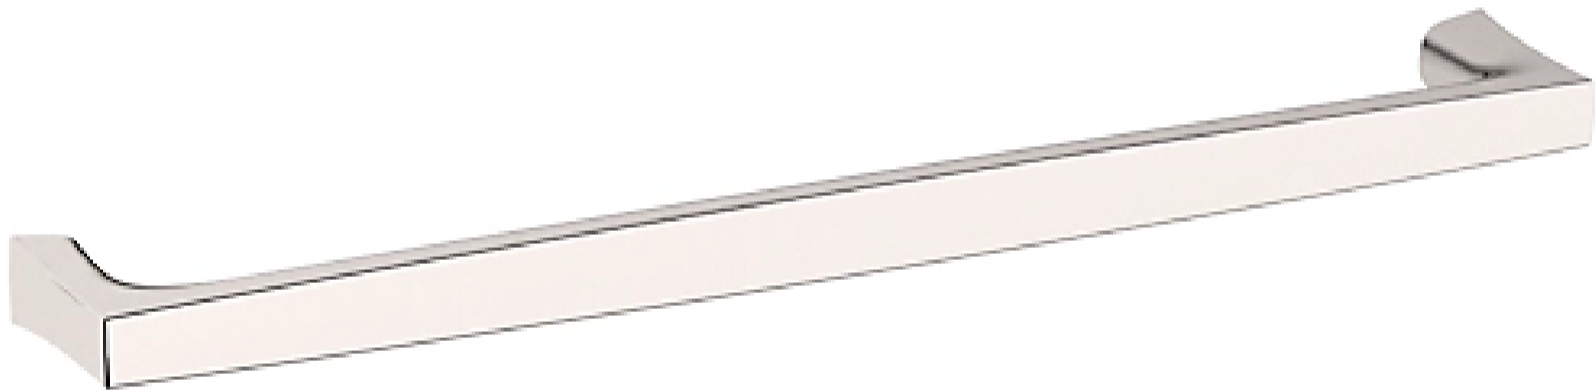

4957 PALM SPRINGS PULL 12" CTC

SPECIFICATIONS

STYLE

Contemporary

4957 PALM SPRINGS PULL

12" CTC

ESTATE PORTFOLIO

Model Number:
4957.055

Key Features

- ✓ Pull out all the stops with this instant upgrade to your home. With an ode to the modern homes of its namesake, the Palm Springs collection is sleek and sophisticated.

FINISHES OPTIONS

Satin Nickel - 150, US15

Lifetime (PVD) Polished Nickel - 055

Polished Chrome - 260

Lifetime (PVD) Polished Brass - 003

Lifetime (PVD) Satin Brass - 044

Satin Black - 190

Venetian Bronze - 112, 11P

Non-lacquered Brass - 031

all measurements in inches