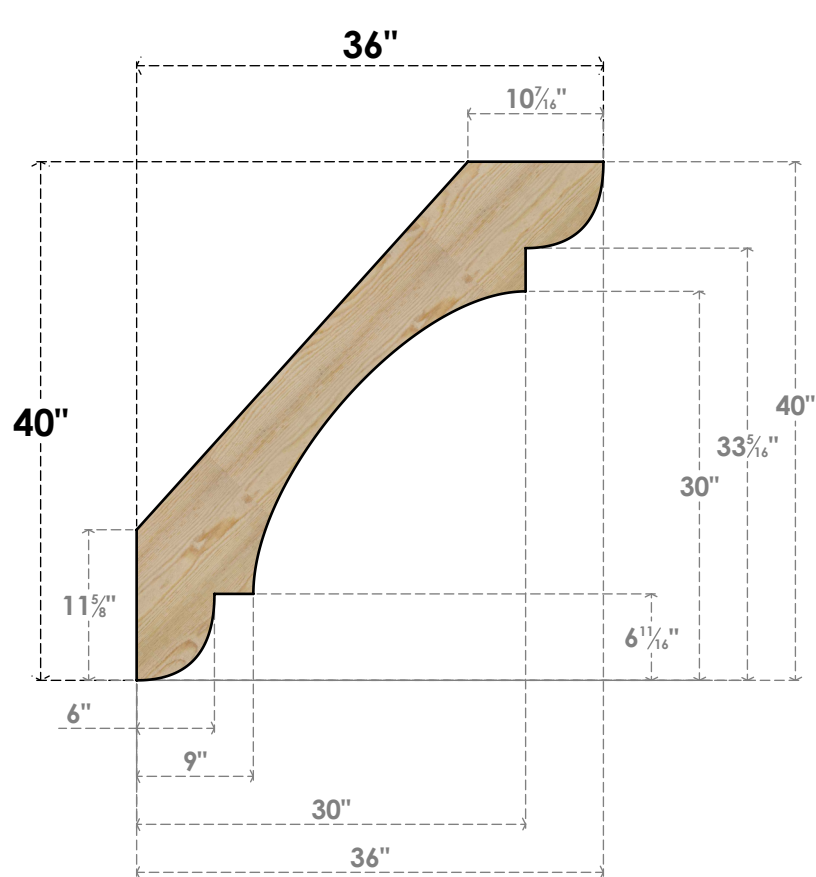

BRC06X36X40OLY00RDF

6"W X 36"D X 40"H OLYMPIC ROUGH SAWN BRACE, DOUGLAS FIR

SIDE

FRONT

EKENA MILLWORK
 2300 WEST MAIN ST.
 CLARKSVILLE, TX 75426
 TOLL FREE: 866-607-0453
 WWW.EKENAMILLWORK.COM

NOTES

1. INSTALLATION TO BE COMPLETED IN ACCORDANCE WITH MANUFACTURER'S SPECIFICATIONS.
2. DRAWING MAY NOT BE TO SCALE
3. THIS DRAWING IS INTENDED FOR DESIGN AND PLANNING PURPOSES ONLY.
4. ALL INFORMATION CONTAINED HEREIN WAS CURRENT AT THE TIME OF DEVELOPMENT BUT MUST BE REVIEWED AND APPROVED BY THE PRODUCT MANUFACTURER TO BE CONSIDERED ACCURATE.
5. PRODUCTS ARE NOT KILN DRIED. THIS ITEM IS UNIQUE AND WILL CONTAIN THE NATURAL VARIATIONS THAT THE WOOD SPECIES OFFERS. THIS MAY RESULT IN VARIATIONS UP TO 1/4"