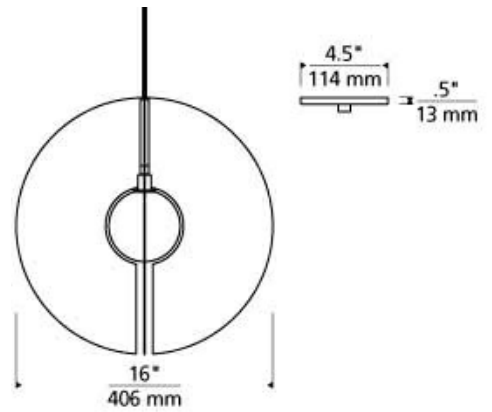

Polished Nickel

LAMPING

(No Lamp) Rated for rated for (1) 5 watt max. G9 Bi-Pin lamp (Not Included). LED includes 5 watt, 359.6 total delivered lumens, 3000K, LED G9 Bi-Pin lamp. Dimmable with most LED compatible ELV and TRIAC dimmers. Fixture provided with six feet of field-cutttable black cloth cord.

700 _____ OBLR _____

JOB NAME _____

NOTES _____

ORBEL ROUND PENDANT

SPECIFICATIONS

HARDWARE MATERIAL	Metal
SHADE MATERIAL	Glass
NET WEIGHT	10 lbs
HEIGHT	16in
WIDTH	16in
LENGTH	16in
UP LIGHT / DOWN LIGHT / BOTH?	
WET LISTED	
DAMP LISTED	Yes
DRY LISTED	
MIN. HANGING HEIGHT	22.5in
MAX HANGING HEIGHT	88.5in
TOTAL CORD LENGTH	72in
TOTAL STEM LENGTH	
STEM QTY	
SLOPED CEILING ADAPTABLE?	Yes 45° Max
GENERAL LISTING	ETL Listed
INCLUDES	