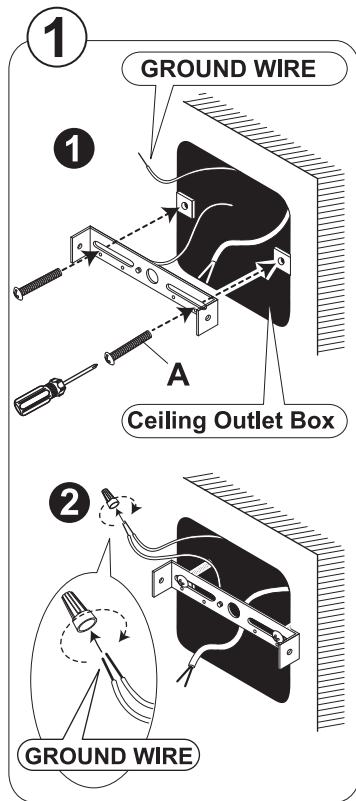

ASSEMBLY INSTRUCTION WALL SCONCE

Hardware List	
A	B
	
Screw 2 pcs.	Screw 2 pcs.

Tools List	
C	
	NOT INCLUDED
1 pc	

SIZE : 30 X 20.5 X 27 CM H.
 MAX. 60W,  E26 (INCANDESCENT)
 MAX. 13W,  E26 (FLUORESCENT)
 MAX. 10W,  E26 (LED)