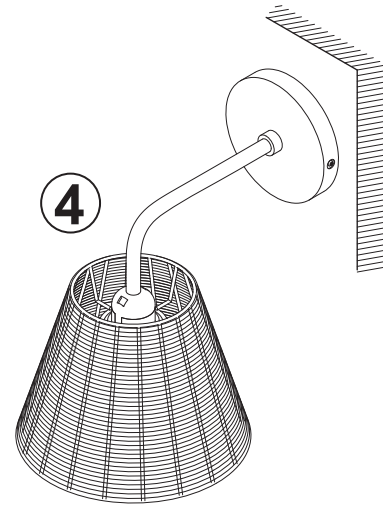

ASSEMBLY INSTRUCTION WALL SCONCE

Hardware List	
A	B
	
Screw 2 pcs.	Screw 2 pcs.

Tools List	
C	
	NOT INCLUDED
1 pc	

SIZE : 30 X 20.5 X 27 CM H.
 MAX. 60W,  E26 (INCANDESCENT)
 MAX. 13W,  E26 (FLUORESCENT)
 MAX. 10W,  E26 (LED)