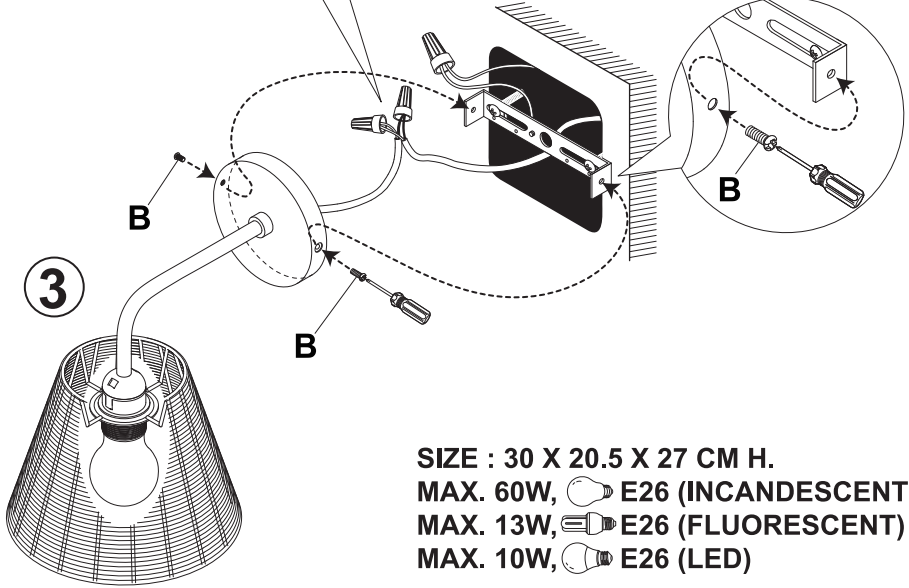

ASSEMBLY INSTRUCTION WALL SCONCE

Hardware List	
A	B
	
Screw 2 pcs.	Screw 2 pcs.

Tools List	
C	
	NOT INCLUDED
1 pc	

SIZE : 30 X 20.5 X 27 CM H.
 MAX. 60W,  E26 (INCANDESCENT)
 MAX. 13W,  E26 (FLUORESCENT)
 MAX. 10W,  E26 (LED)