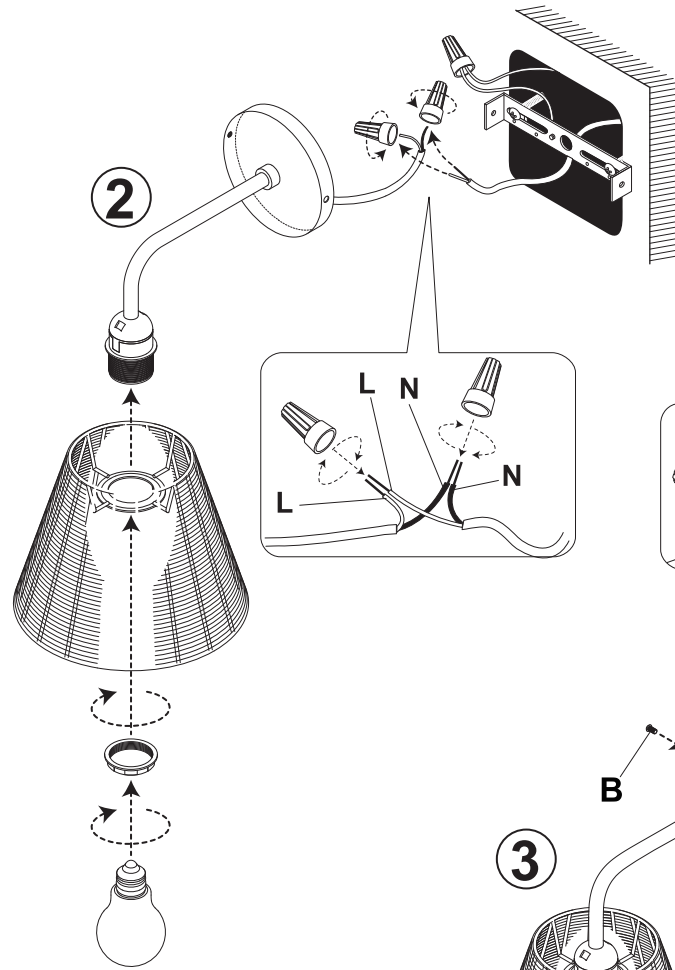

ASSEMBLY INSTRUCTION WALL SCONCE

Hardware List	
A	B
	
Screw 2 pcs.	Screw 2 pcs.

Tools List	
C	
	NOT INCLUDED
1 pc	

SIZE : 30 X 20.5 X 27 CM H.
 MAX. 60W,  E26 (INCANDESCENT)
 MAX. 13W,  E26 (FLUORESCENT)
 MAX. 10W,  E26 (LED)