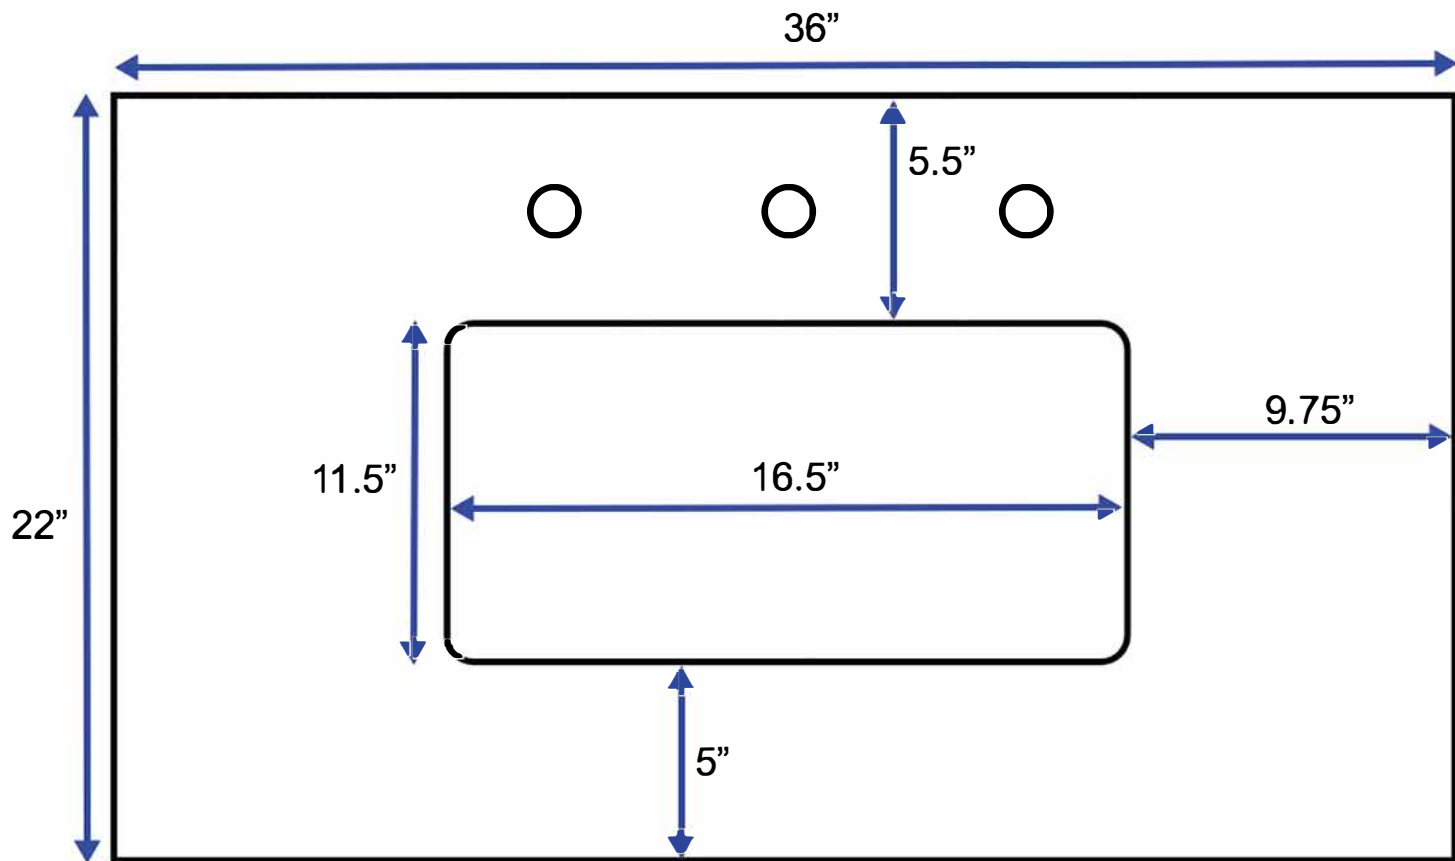

Paige 36-inch Vanity (Top View)

All measurements are approximate and rounded to the nearest quarter inch.
Please allow for a slight margin of error.