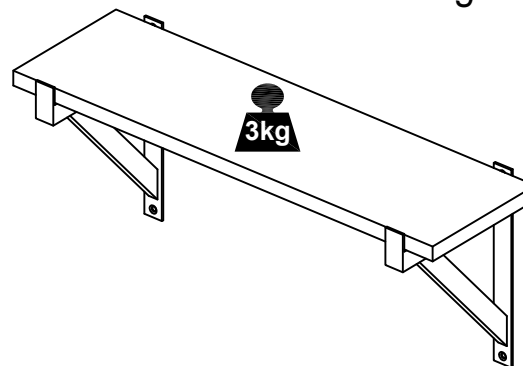

ASSEMBLY INSTRUCTION

STEP 1

STEP 2

Maximum Weight Capacity

①		2PCS
②		1PC
Ⓐ		1PC
Ⓑ	 M6*30mm	4PCS
Ⓒ		4PCS
Ⓓ	 M4*35mm	4PCS
Ⓔ	 ITEM NO: GH21806	1PC