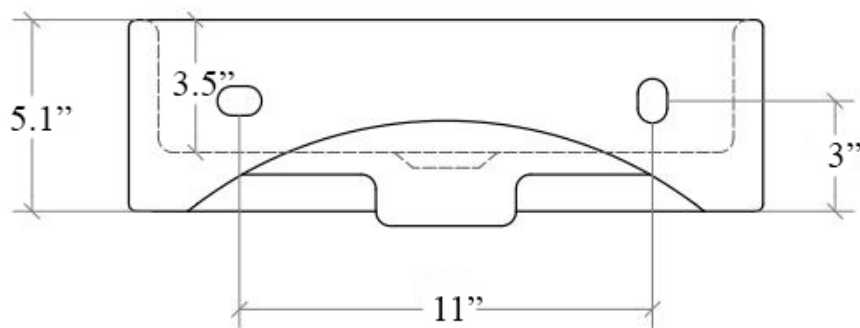

Related Items:

- WSBC 53991 | Push Waste Drain
- WSBC 53922 | Decorative Trap

SKU# | Options:

- Quarelo 53708.09.00 | Glossy White, No Faucet Hole
- Quarelo 53708.18.00 | Glossy Black, No Faucet Hole
- Quarelo 53708.22.00 | Matte Black, No Faucet Hole
- Quarelo 53708.09.01 | Glossy White, One Faucet Hole
- Quarelo 53708.18.01 | Glossy Black, One Faucet Hole
- Quarelo 53708.22.01 | Matte Black, One Faucet Hole

Finishes:

-  Glossy White
-  Glossy Black
-  Matte Black

* WS Bath Collections reserves the right to revise dimensions or information on this sheet without notice

Collection Quarelo	Model Quarelo 53708	Dimensions Metric <i>1 inch = 2.54 cm</i> <i>1 inch = 25.4 mm</i>	 1051 Lea Drive - Collegeville, PA 19426 Tel. 215 513 9400 - Fax 610 831 0215 www.ws bathcollections.com - info@ws bathcollections.com
--------------------------------	---------------------------------	---	---

Collection
Quarelo

Model |
Quarelo 53708

Dimensions Metric
1 inch = 2.54 cm
1 inch = 25.4 mm

WS[®]
BATH
COLLECTIONS

1051 Lea Drive - Collegeville, PA 19426
Tel. 215 513 9400 - Fax 610 831 0215
www.ws bathcollections.com - info@ws bathcollections.com

Silicone (optional)

Collection
Quarelo

Model |
Quarelo 53708

Dimensions Metric
1 inch = 2.54 cm
1 inch = 25.4 mm

WS[®]
BATH
COLLECTIONS

1051 Lea Drive - Collegeville, PA 19426
Tel. 215 513 9400 - Fax 610 831 0215
www.ws bathcollections.com - info@ws bathcollections.com