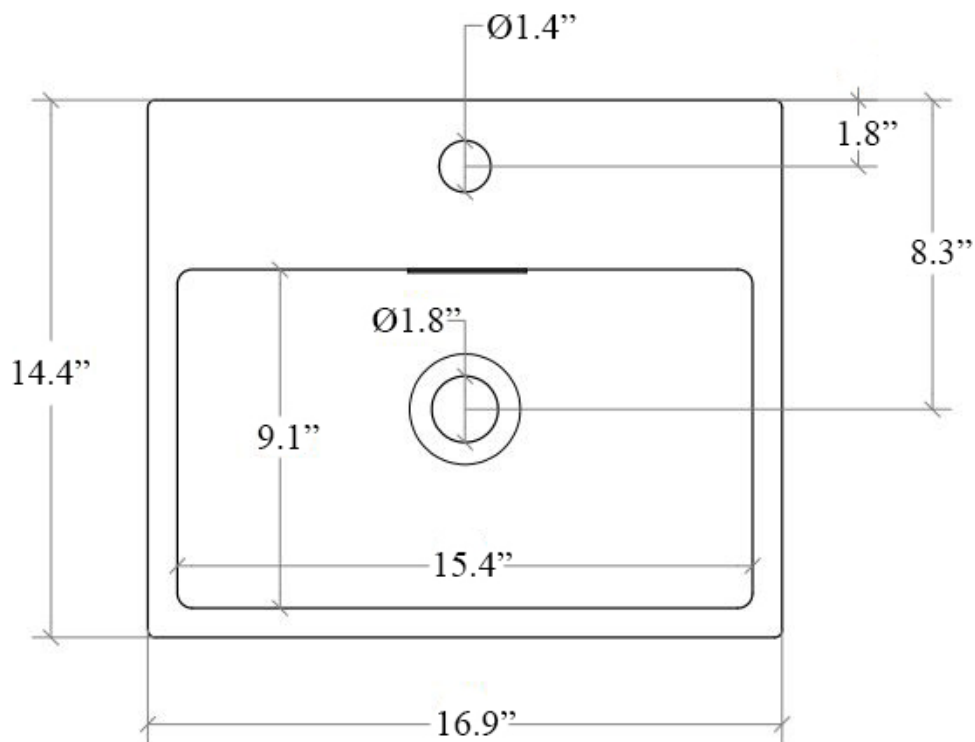

Related Items:

- WSBC 53991 | Push Waste Drain
- WSBC 53922 | Decorative Trap

SKU# | Options:

- Quarelo 53708.09.00 | Glossy White, No Faucet Hole
- Quarelo 53708.18.00 | Glossy Black, No Faucet Hole
- Quarelo 53708.22.00 | Matte Black, No Faucet Hole
- Quarelo 53708.09.01 | Glossy White, One Faucet Hole
- Quarelo 53708.18.01 | Glossy Black, One Faucet Hole
- Quarelo 53708.22.01 | Matte Black, One Faucet Hole

Finishes:

-  Glossy White
-  Glossy Black
-  Matte Black

* WS Bath Collections reserves the right to revise dimensions or information on this sheet without notice

Collection Quarelo	Model Quarelo 53708	Dimensions Metric <i>1 inch = 2.54 cm</i> <i>1 inch = 25.4 mm</i>	 1051 Lea Drive - Collegeville, PA 19426 Tel. 215 513 9400 - Fax 610 831 0215 www.ws bathcollections.com - info@ws bathcollections.com
--------------------------------	---------------------------------	---	---

Collection
Quarelo

Model |
Quarelo 53708

Dimensions Metric
1 inch = 2.54 cm
1 inch = 25.4 mm

WS[®]
BATH
COLLECTIONS

1051 Lea Drive - Collegeville, PA 19426
Tel. 215 513 9400 - Fax 610 831 0215
www.ws bathcollections.com - info@ws bathcollections.com

Silicone (optional)

Collection
Quarelo

Model |
Quarelo 53708

Dimensions Metric
1 inch = 2.54 cm
1 inch = 25.4 mm

WS[®]
BATH
COLLECTIONS

1051 Lea Drive - Collegeville, PA 19426
Tel. 215 513 9400 - Fax 610 831 0215
www.ws bathcollections.com - info@ws bathcollections.com