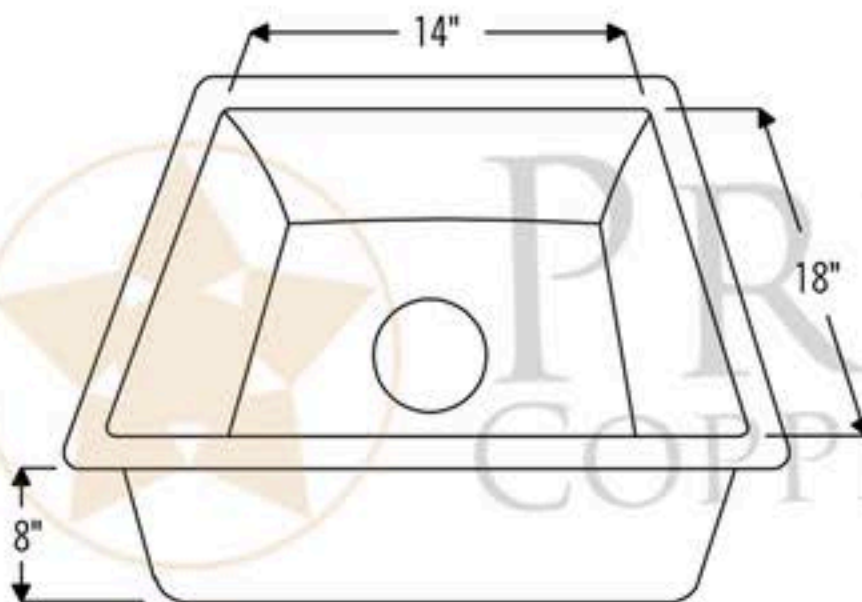

PREMIER
COPPER PRODUCTS

MODEL NUMBER: BREC20EN

- * Description: 20" Hammered Copper Kitchen/Bar/Prep Single Basin Sink in Nickel
- * Outer Dimension: 20" x 16" x 8"
- * Inner Dimension: 18" x 14" x 8"
- * Rim: 1"
- * Drain Opening: 3.5"
- * Finish: Nickel

THIS PRODUCTS IS HAND CRAFTED, SMALL VARIANCES IN COLOR AND SIZE MAY OCCUR.
DO NOT MAKE ANY INSTALLATION CUTS UNTIL YOU RECEIVE YOUR ITEM(S).