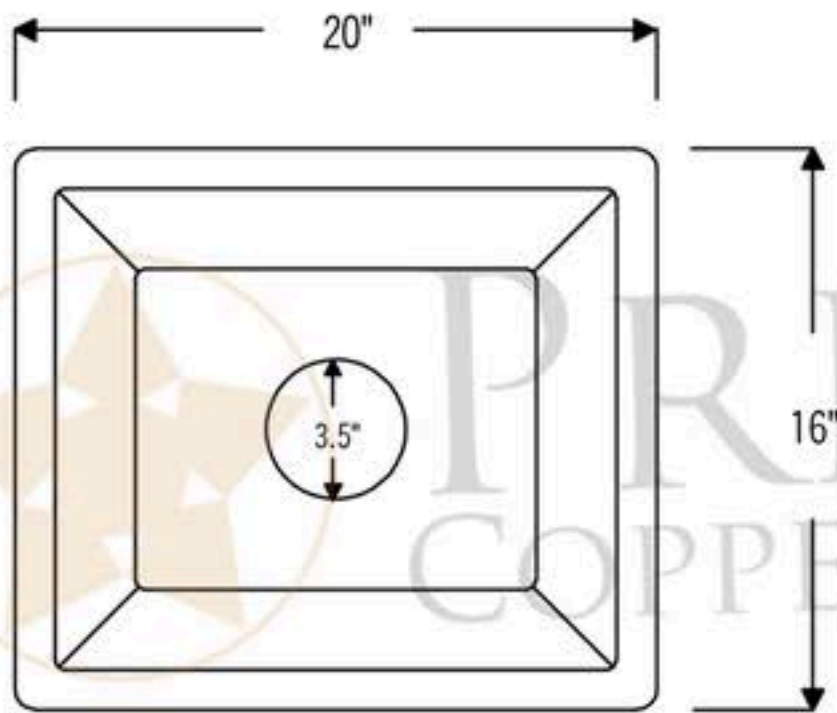

PREMIER
COPPER PRODUCTS

MODEL NUMBER: BREC20EN

- * Description: 20" Hammered Copper Kitchen/Bar/Prep Single Basin Sink in Nickel
- * Outer Dimension: 20" x 16" x 8"
- * Inner Dimension: 18" x 14" x 8"
- * Rim: 1"
- * Drain Opening: 3.5"
- * Finish: Nickel

THIS PRODUCTS IS HAND CRAFTED, SMALL VARIANCES IN COLOR AND SIZE MAY OCCUR.
DO NOT MAKE ANY INSTALLATION CUTS UNTIL YOU RECEIVE YOUR ITEM(S).