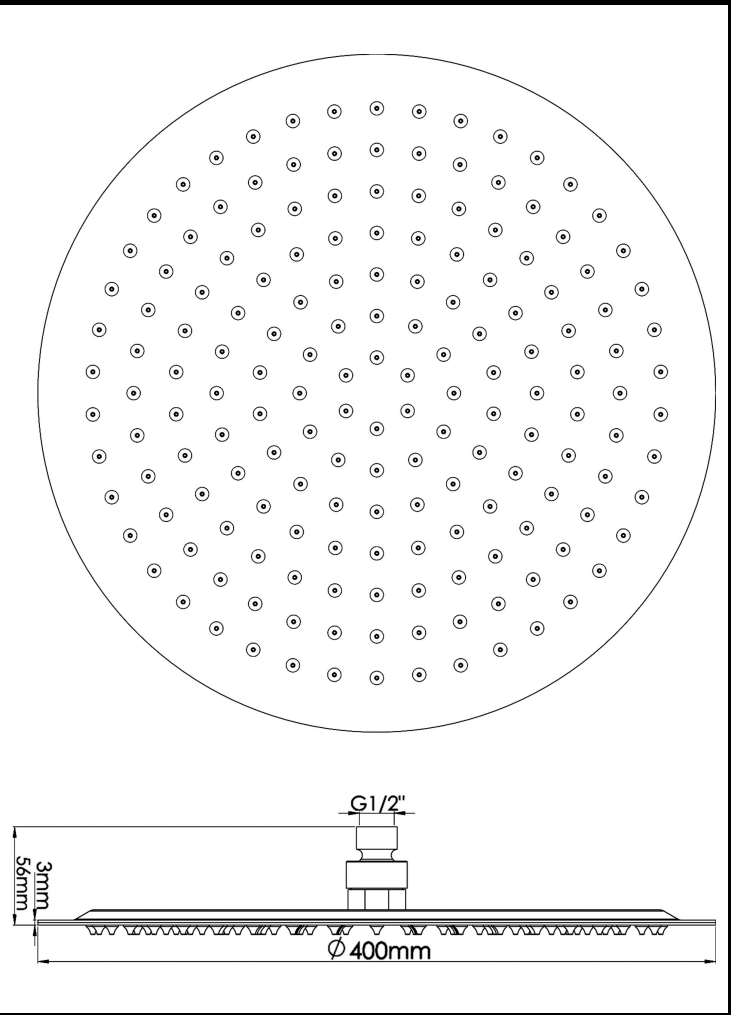

CUSTOMER DATA SHEET - SHOWERS

DESCRIPTION: Round Stainless Steel Shower Head 400mm

PRODUCT DIMENSIONS				
Length(mm)	Width (mm)	Height (mm)	Depth (mm)	Nett Wgt Kg
	400	56	400	2.92

PACKAGING DIMENSIONS				
Length (mm)	Width (mm)	Depth (mm)	Gross Wgt Kg	
420	410	970	2.92	

PACKAGING DATA			
Box Colour	White Cardboard Box		
Box Qty	1	Label Colour	White Label
Label Size	100 x 50	Label Qty	2

OUTER BOX DIMENSIONS (If Applicable)				
Length (mm)	Width (mm)	Height (mm)	Depth (mm)	Gross Wgt Kg
	420	345	440	12

PRODUCT DETAILS	
Country of Origin	China
Fitting Instruction	No
Product Material	St/Steel
Mount Type	Wall, Surface
Outlet Elbow Supplied	No
Easy Clean	No
Head Included	Yes
Handset Included	No
Body Jets Included	Not Applicable
No of Body Jets	Not Applicable
Operating Pressure (bar)	0.5
Valve/Cartridge Type	Not Applicable