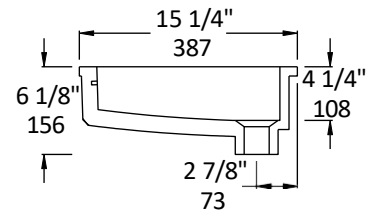

Specifications:

Installation:	Undercounter
Interior Dimensions:	21 1/4" w x 12 5/8" d x 4 1/4" h
Exterior Dimensions:	23 5/8" w x 15" d x 6 1/8" h
Material:	Solid surface
Weight:	26 lbs
Overflow:	Yes
Finishes:	M - Matte white G - Gloss white MB - Matte Black
Faucet Holes:	N/A
Cut-out Size:	20 3/4" x 12 1/8" (template available upon request)
Drain Hole Size:	Ø 1 3/4"

[Click Here](#) to find out more about proper care and maintenance

LACAVA reserves the right to revise any dimension or information on this sheet without notice. Dimensions are nominal and may vary within an industry accepted tolerance of 1/4". Drawings provided herein are meant to give the user an idea of the product and are not made to scale.