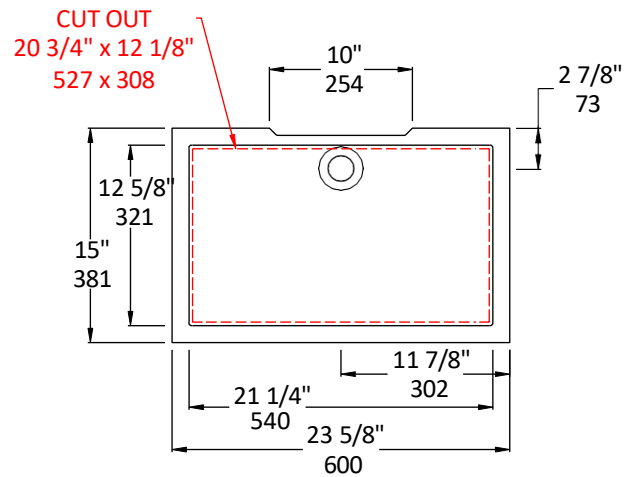

Specifications:

Installation:	Undercounter
Interior Dimensions:	21 1/4" w x 12 5/8" d x 4 1/4" h
Exterior Dimensions:	23 5/8" w x 15" d x 6 1/8" h
Material:	Solid surface
Weight:	26 lbs
Overflow:	Yes
Finishes:	M - Matte white G - Gloss white MB - Matte Black
Faucet Holes:	N/A
Cut-out Size:	20 3/4" x 12 1/8" (template available upon request)
Drain Hole Size:	Ø 1 3/4"

[Click Here](#) to find out more about proper care and maintenance

LACAVA reserves the right to revise any dimension or information on this sheet without notice. Dimensions are nominal and may vary within an industry accepted tolerance of 1/4". Drawings provided herein are meant to give the user an idea of the product and are not made to scale.