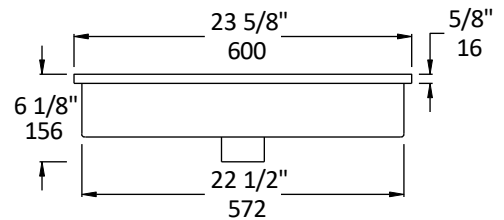

Specifications:

Installation:	Undercounter
Interior Dimensions:	21 1/4" w x 12 5/8" d x 4 1/4" h
Exterior Dimensions:	23 5/8" w x 15" d x 6 1/8" h
Material:	Solid surface
Weight:	26 lbs
Overflow:	Yes
Finishes:	M - Matte white G - Gloss white MB - Matte Black
Faucet Holes:	N/A
Cut-out Size:	20 3/4" x 12 1/8" (template available upon request)
Drain Hole Size:	Ø 1 3/4"

[Click Here](#) to find out more about proper care and maintenance

LACAVA reserves the right to revise any dimension or information on this sheet without notice. Dimensions are nominal and may vary within an industry accepted tolerance of 1/4". Drawings provided herein are meant to give the user an idea of the product and are not made to scale.