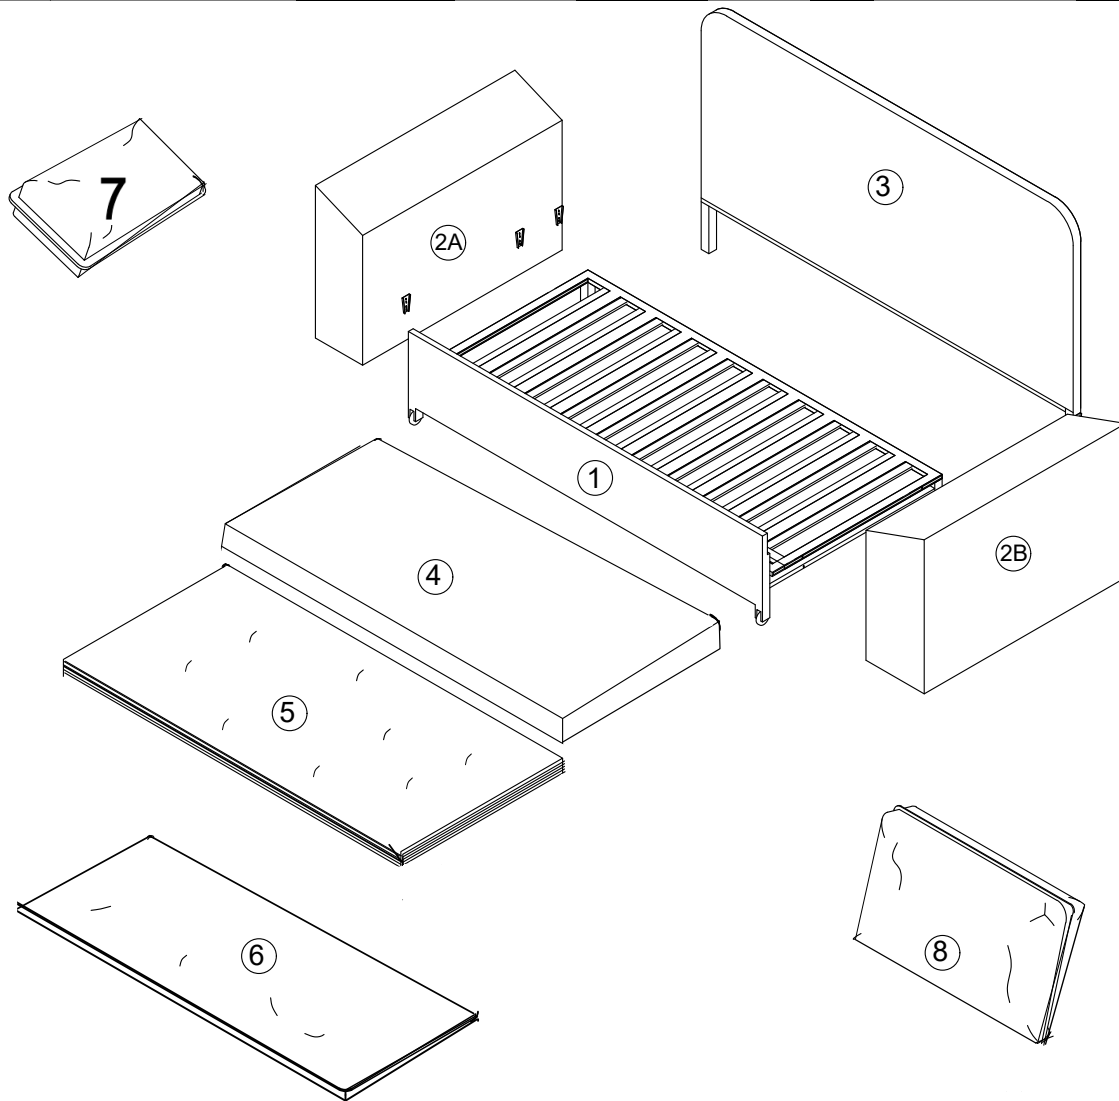

ASSEMBLY INSTRUCTIONS

Description: 74.8" Queen Pull Out Sofa Bed

Thank you for purchasing this quality product, Be sure to check all packing material carefully for small part that may have come loose inside the carton during shipment.

PART LIST:

NO.	Description	Sketch	Quantity	TOOLS REQUIRED(Notprovided)			
1	Sofa Body		1PCS				
2	Arm		1PCS	HARDWARE LIST:			
3	Backrest		1PCS	NO.	Description	Sketch	Quantity
4	Cushion		1PCS	A	Latch		4PCS
5	Wide cushion		1PCS	B	Screw		8PCS
6	Narrow cushion		1PCS	C	Screw nut		8PCS
7	Small pillow		2PCS	D	Flat Washer		8PCS
8	Armrest cushion		2PCS