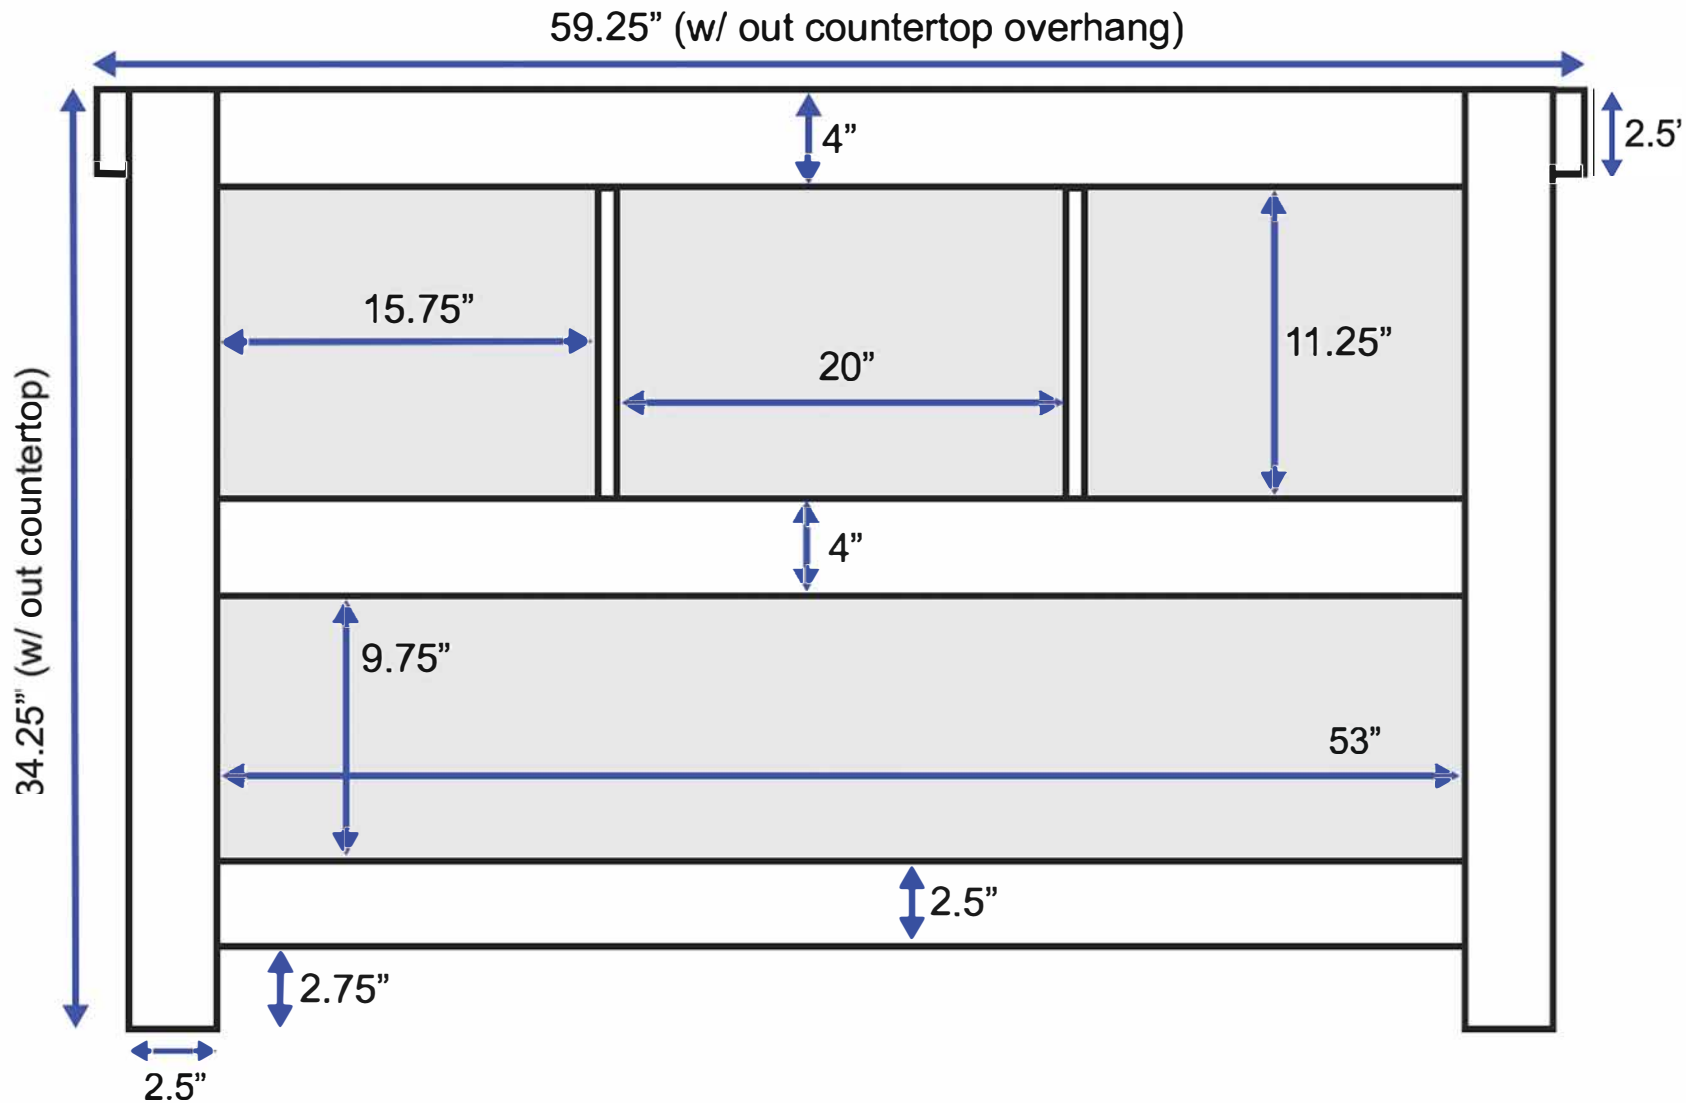

# 60-inch Vanity (Back View)

All measurements are approximate and rounded to the nearest quarter inch.  
Please allow for a slight margin of error.