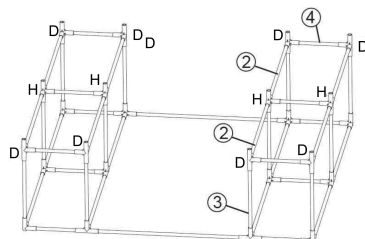

## 3. PLENTY OF SPACE

Provides 8 steel wired shelves, 4 on each side. 23 lbs weight capacity per shelf. Steel wire shelves for holding seed trays, pots and tools. Roll-up door access for entry. Dimensions - Greenhouse 56" Wide x 56" Deep x 77" High. Includes tie down rope and anchors.

# Walk In Greenhouse

Ideal for seed propagation, growing flowers or vegetables

- Easy assembly - no tools required
- Steel tubular construction
- Heavy duty PE cover
- Roll-up door
- Includes 8 plant shelves
- Approx size : 143 (W) \* 143(D) \* 195 (H) cm

NO.	Picture	QTY
①		3
②		30
③		32
④		20
⑤		6
⑥		8
⑦		1
⑧		4
⑨		4
⑩		16
B		4
H		6
C		2
A		6
D		26
G		1
F		2

1

2

3

4

5

6