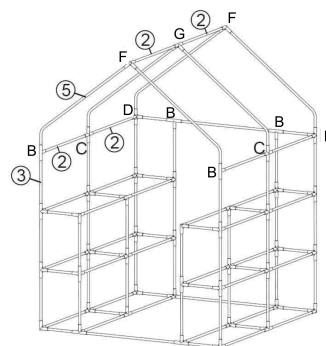

## 3. PLENTY OF SPACE

Provides 8 steel wired shelves, 4 on each side. 23 lbs weight capacity per shelf. Steel wire shelves for holding seed trays, pots and tools. Roll-up door access for entry. Dimensions - Greenhouse 56" Wide x 56" Deep x 77" High. Includes tie down rope and anchors.

# Walk In Greenhouse

Ideal for seed propagation, growing flowers or vegetables

- Easy assembly - no tools required
- Steel tubular construction
- Heavy duty PE cover
- Roll-up door
- Includes 8 plant shelves
- Approx size : 143 (W) \* 143(D) \* 195 (H) cm

NO.	Picture	QTY
①		3
②		30
③		32
④		20
⑤		6
⑥		8
⑦		1
⑧		4
⑨		4
⑩		16
B		4
H		6
C		2
A		6
D		26
G		1
F		2

1

2

3

4

5

6