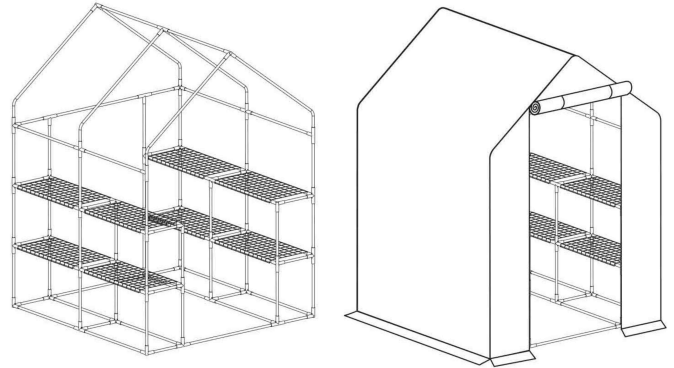

## 3. PLENTY OF SPACE

Provides 8 steel wired shelves, 4 on each side. 23 lbs weight capacity per shelf. Steel wire shelves for holding seed trays, pots and tools. Roll-up door access for entry. Dimensions - Greenhouse 56" Wide x 56" Deep x 77" High. Includes tie down rope and anchors.

## 5. SERVICE

# Walk In Greenhouse

Ideal for seed propagation, growing flowers or vegetables

- Easy assembly - no tools required
- Steel tubular construction
- Heavy duty PE cover
- Roll-up door
- Includes 8 plant shelves
- Approx size : 143 (W) \* 143(D) \* 195 (H) cm