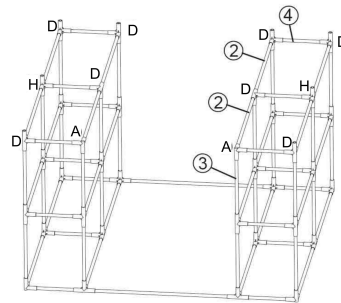

## 3. PLENTY OF SPACE

Provides 8 steel wired shelves, 4 on each side. 23 lbs weight capacity per shelf. Steel wire shelves for holding seed trays, pots and tools. Roll-up door access for entry. Dimensions - Greenhouse 56" Wide x 56" Deep x 77" High. Includes tie down rope and anchors.

# Walk In Greenhouse

Ideal for seed propagation, growing flowers or vegetables

- Easy assembly - no tools required
- Steel tubular construction
- Heavy duty PE cover
- Roll-up door
- Includes 8 plant shelves
- Approx size : 143 (W) \* 143(D) \* 195 (H) cm

NO.	Picture	QTY
①		3
②		30
③		32
④		20
⑤		6
⑥		8
⑦		1
⑧		4
⑨		4
⑩		16
B		4
H		6
C		2
A		6
D		26
G		1
F		2

1

2

3

4

5

6