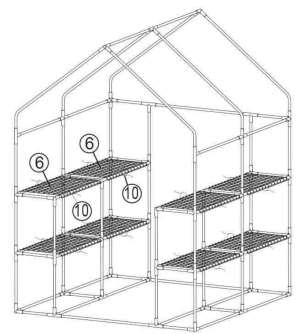

## 3. PLENTY OF SPACE

Provides 8 steel wired shelves, 4 on each side. 23 lbs weight capacity per shelf. Steel wire shelves for holding seed trays, pots and tools. Roll-up door access for entry. Dimensions - Greenhouse 56" Wide x 56" Deep x 77" High. Includes tie down rope and anchors.

# Walk In Greenhouse

Ideal for seed propagation, growing flowers or vegetables

- Easy assembly - no tools required
- Steel tubular construction
- Heavy duty PE cover
- Roll-up door
- Includes 8 plant shelves
- Approx size : 143 (W) \* 143(D) \* 195 (H) cm

NO.	Picture	QTY
①		3
②		30
③		32
④		20
⑤		6
⑥		8
⑦		1
⑧		4
⑨		4
⑩		16
B		4
H		6
C		2
A		6
D		26
G		1
F		2

1

2

3

4

5

6