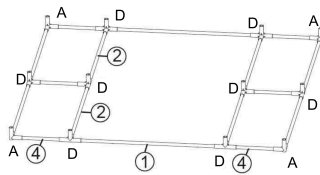

## 3. PLENTY OF SPACE

Provides 8 steel wired shelves, 4 on each side. 23 lbs weight capacity per shelf. Steel wire shelves for holding seed trays, pots and tools. Roll-up door access for entry. Dimensions - Greenhouse 56" Wide x 56" Deep x 77" High. Includes tie down rope and anchors.

# Walk In Greenhouse

Ideal for seed propagation, growing flowers or vegetables

- Easy assembly - no tools required
- Steel tubular construction
- Heavy duty PE cover
- Roll-up door
- Includes 8 plant shelves
- Approx size : 143 (W) \* 143(D) \* 195 (H) cm

NO.	Picture	QTY
①		3
②		30
③		32
④		20
⑤		6
⑥		8
⑦		1
⑧		4
⑨		4
⑩		16
B		4
H		6
C		2
A		6
D		26
G		1
F		2

1

2

3

4

5

6