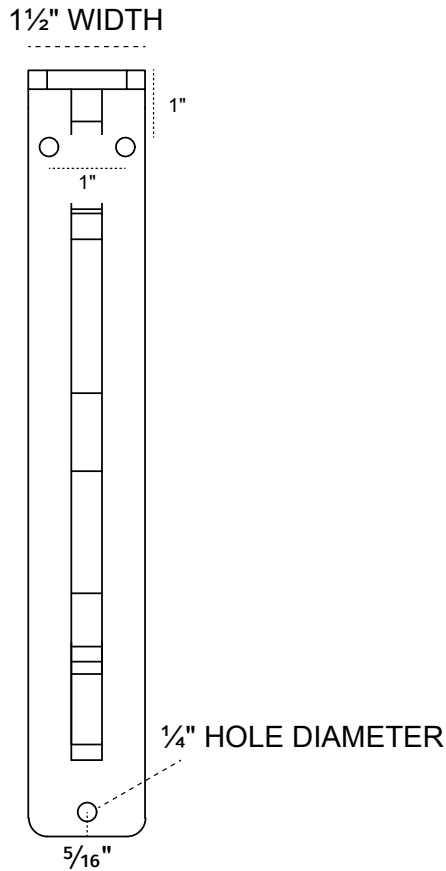

1½-INCH W X 7½-INCH D X 10-INCH H MARIA SINGLE BRACE BRACKET

FRONT PROFILE

SIDE PROFILE

HEAVY-DUTY ¼" THICK

AVAILABLE IN:
POWDER COATED BLACK

BKTM01X07X10SMA

P:866.607.0453 | F: 866.591.3143
2300 W. Main St. | Clarksville, TX 75426
sales@ekenamillwork.com | www.ekenamillwork.com