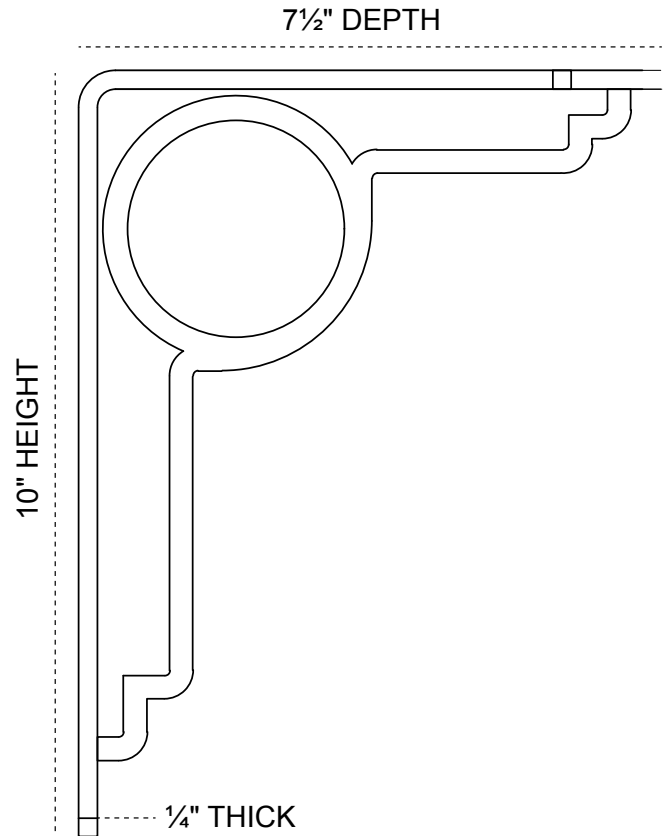

1½-INCH W X 7½-INCH D X 10-INCH H MARIA SINGLE BRACE BRACKET

FRONT PROFILE

SIDE PROFILE

HEAVY-DUTY ¼" THICK

AVAILABLE IN:
POWDER COATED BLACK

BKTM01X07X10SMA

P:866.607.0453 | F: 866.591.3143
2300 W. Main St. | Clarksville, TX 75426
sales@ekenamillwork.com | www.ekenamillwork.com