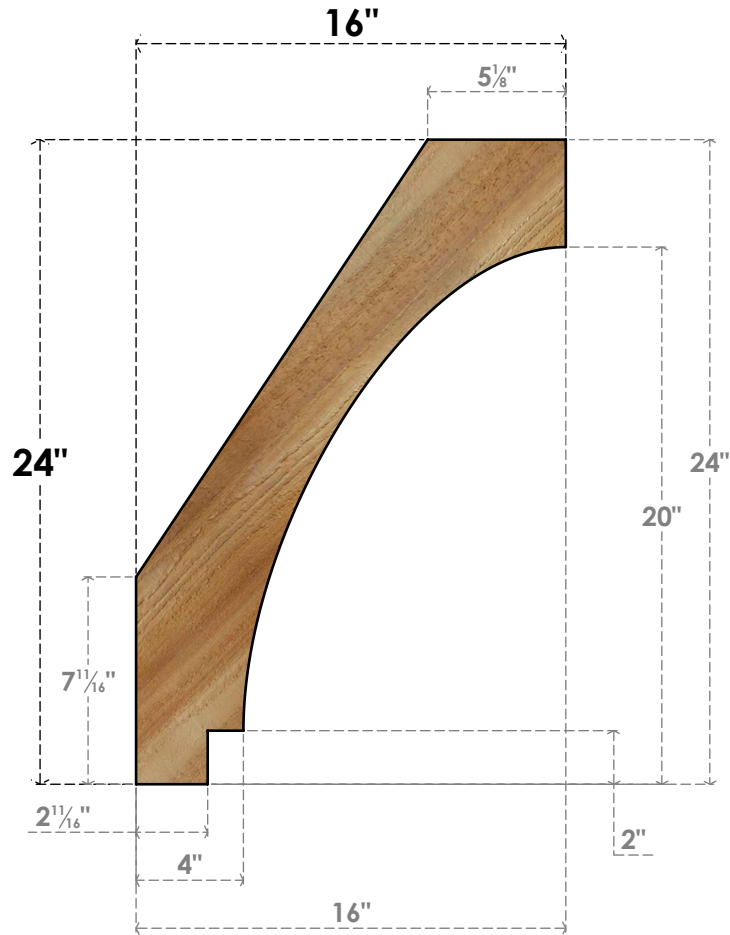

BRC06X16X24IMP00RWR

6"W X 16"D X 24"H IMPERIAL ROUGH SAWN BRACE, WESTERN RED CEDAR

SIDE

FRONT

EKENA MILLWORK
2300 WEST MAIN ST.
CLARKSVILLE, TX 75426
TOLL FREE: 866-607-0453
WWW.EKENAMILLWORK.COM

NOTES

1. INSTALLATION TO BE COMPLETED IN ACCORDANCE WITH MANUFACTURER'S SPECIFICATIONS.
2. DRAWING MAY NOT BE TO SCALE
3. THIS DRAWING IS INTENDED FOR DESIGN AND PLANNING PURPOSES ONLY.
4. ALL INFORMATION CONTAINED HEREIN WAS CURRENT AT THE TIME OF DEVELOPMENT BUT MUST BE REVIEWED AND APPROVED BY THE PRODUCT MANUFACTURER TO BE CONSIDERED ACCURATE.
5. PRODUCTS ARE NOT KILN DRIED. THIS ITEM IS UNIQUE AND WILL CONTAIN THE NATURAL VARIATIONS THAT THE WOOD SPECIES OFFERS. THIS MAY RESULT IN VARIATIONS UP TO 1/4"