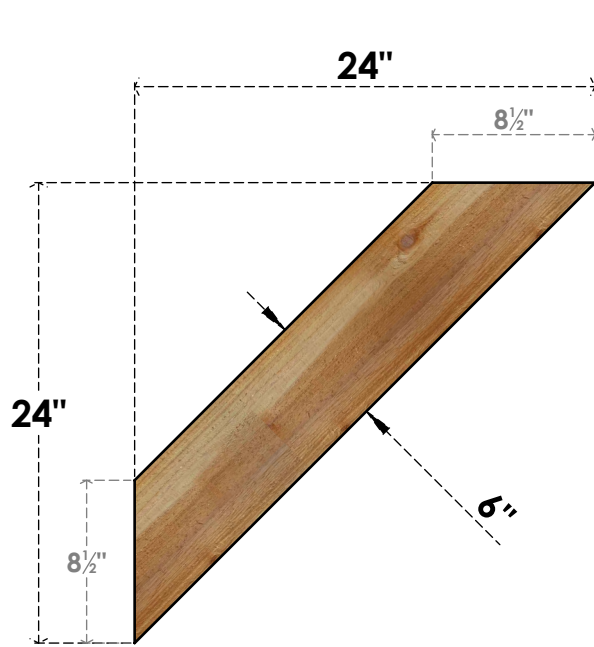

BRC06X24X24TRA00RWR

6"W X 24"D X 24"H TRADITIONAL ROUGH SAWN BRACE, WESTERN RED CEDAR

SIDE

FRONT

EKENA MILLWORK
2300 WEST MAIN ST.
CLARKSVILLE, TX 75426
TOLL FREE: 866-607-0453
WWW.EKENAMILLWORK.COM

NOTES

1. INSTALLATION TO BE COMPLETED IN ACCORDANCE WITH MANUFACTURER'S SPECIFICATIONS.
2. DRAWING MAY NOT BE TO SCALE
3. THIS DRAWING IS INTENDED FOR DESIGN AND PLANNING PURPOSES ONLY.
4. ALL INFORMATION CONTAINED HEREIN WAS CURRENT AT THE TIME OF DEVELOPMENT BUT MUST BE REVIEWED AND APPROVED BY THE PRODUCT MANUFACTURER TO BE CONSIDERED ACCURATE.
5. PRODUCTS ARE NOT KILN DRIED. THIS ITEM IS UNIQUE AND WILL CONTAIN THE NATURAL VARIATIONS THAT THE WOOD SPECIES OFFERS. THIS MAY RESULT IN VARIATIONS UP TO 1/4"