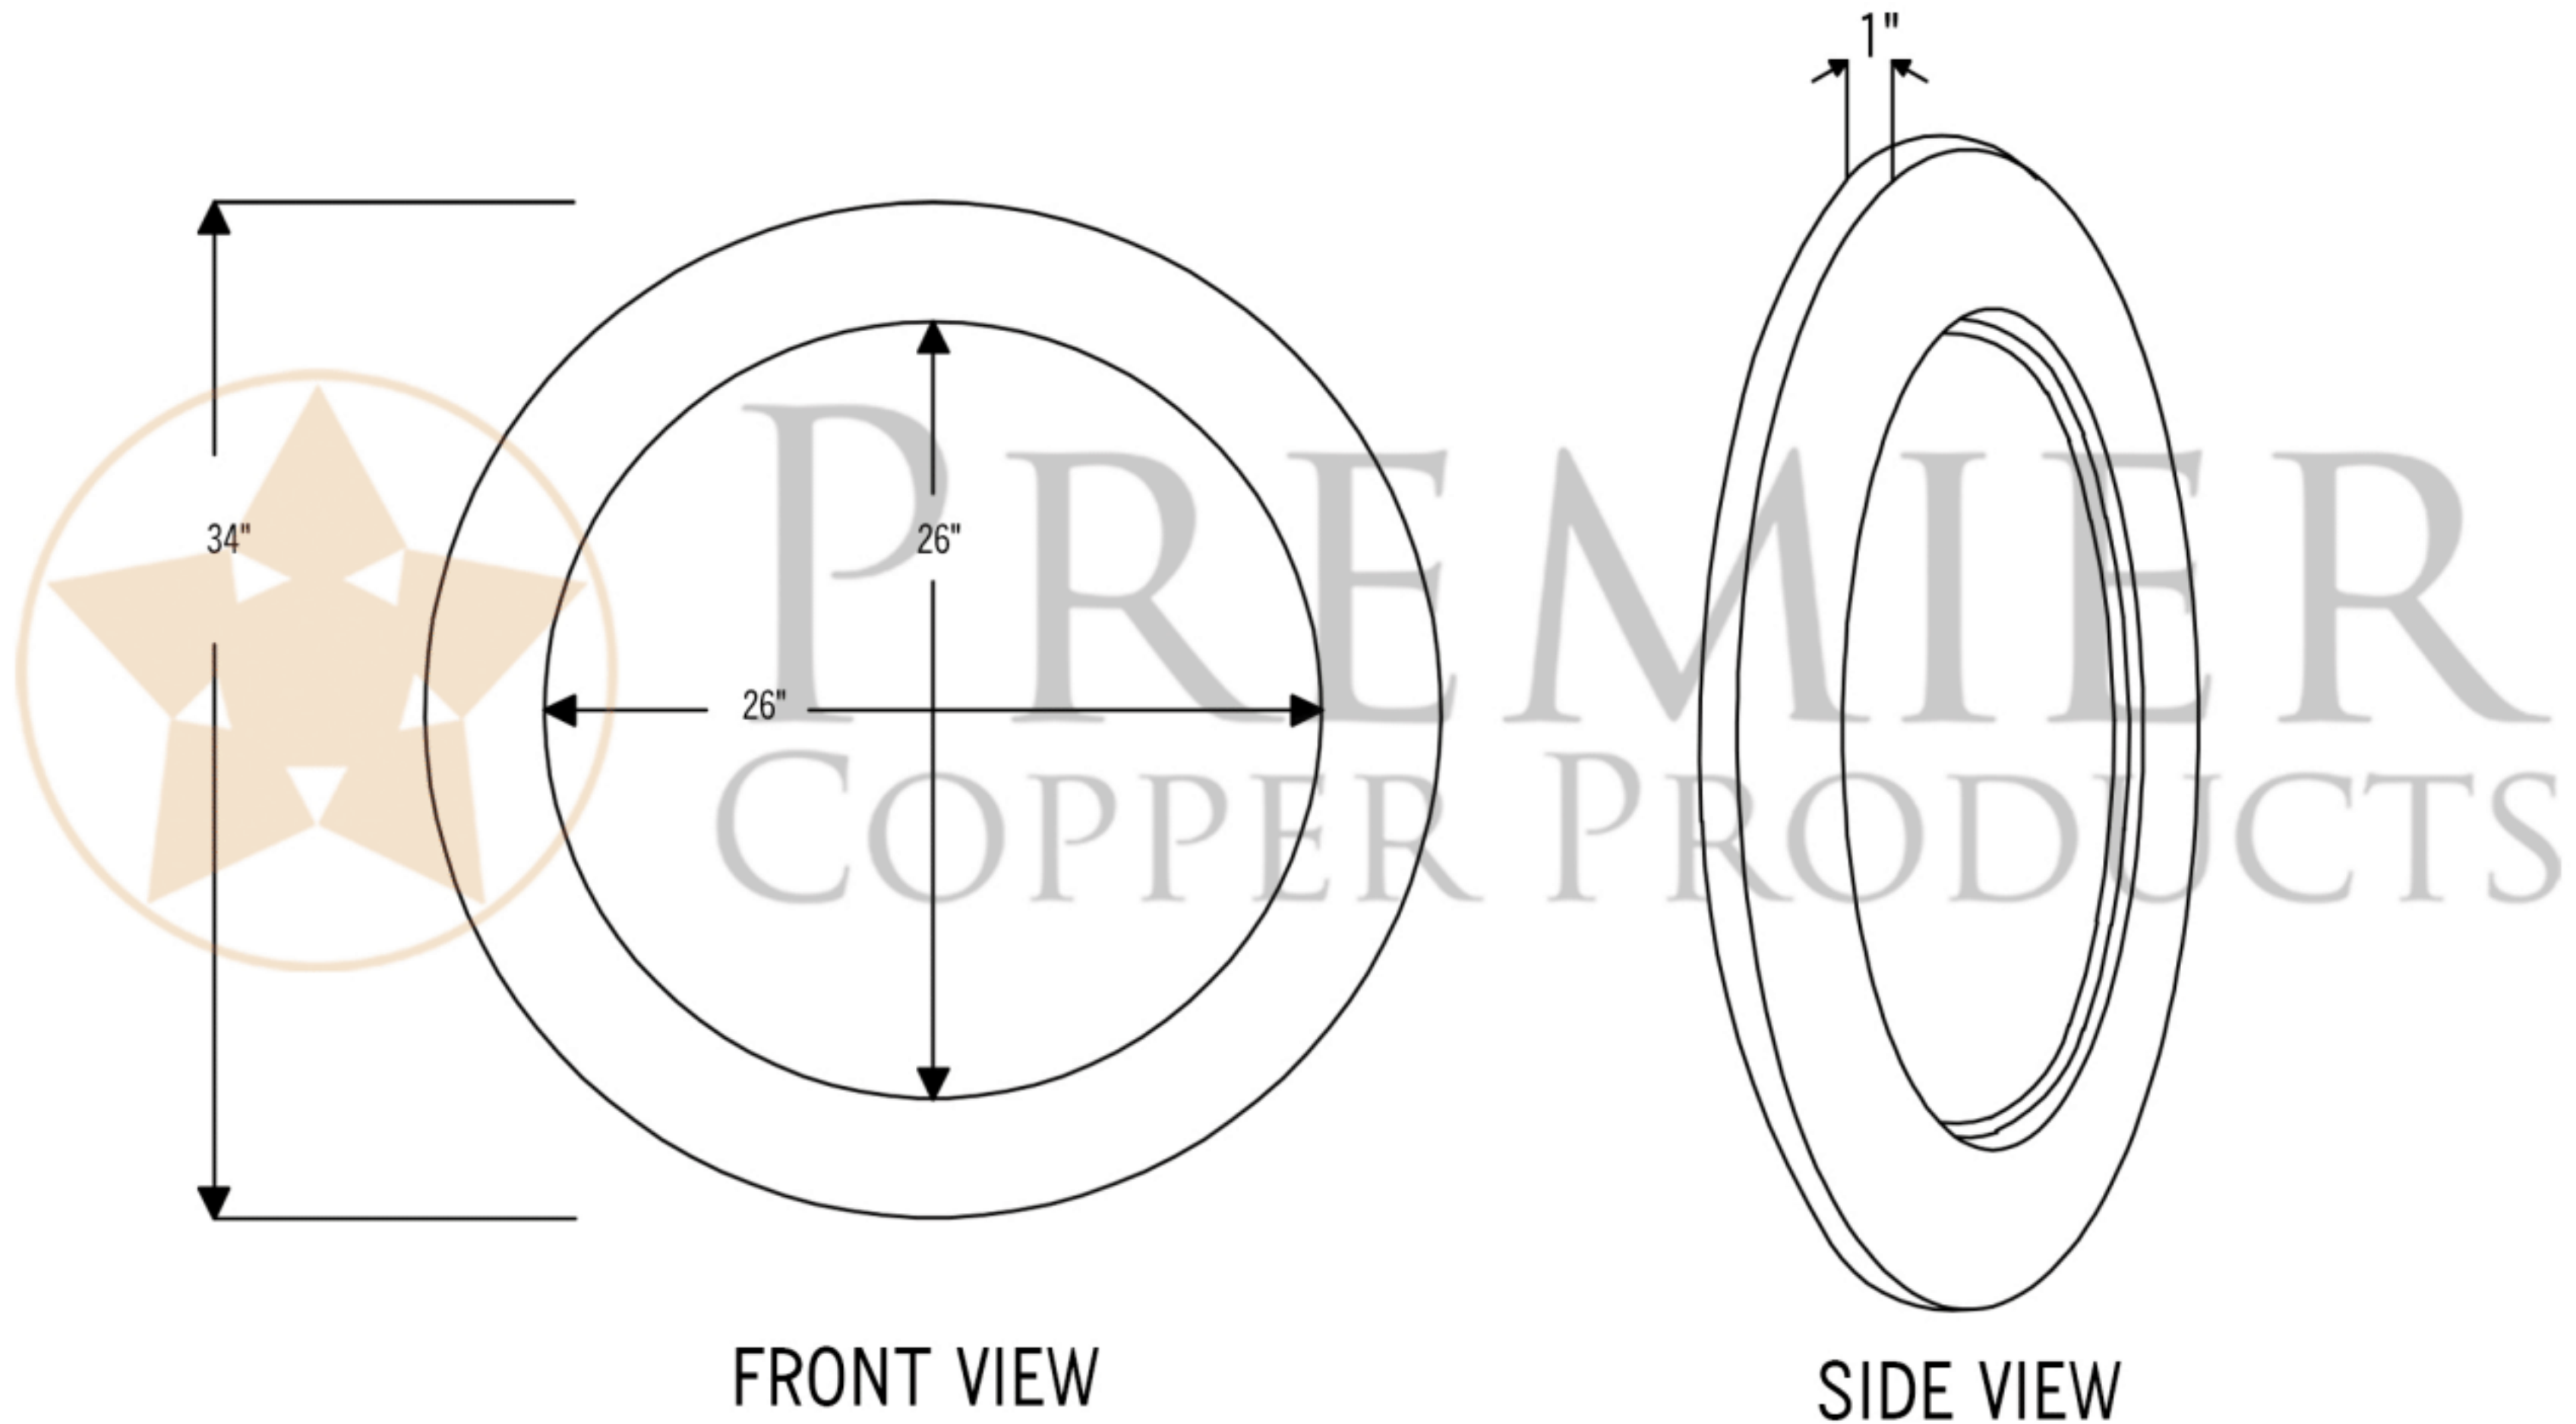

PREMIER
COPPER PRODUCTS

MODEL NUMBER: MFR3434

- * Description: 34" Hand Hammered Round Copper Mirror
- * Outer Dimensions: 34" x 34" x 1"
- * Inner Dimensions: 26" x 26" x 1"
- * Rim: 4"
- * Finish: Oil Rubbed Bronze

PREMIER
COPPER PRODUCTS

THIS PRODUCT IS HAND CRAFTED, SMALL VARIANCES IN COLOR AND SIZE MAY OCCUR.