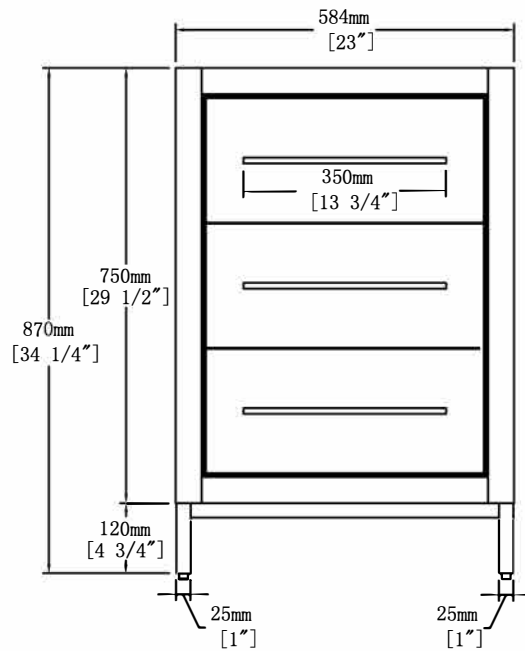

Dimensions

Item NO.

Projece

Size

Date

2020-6-24