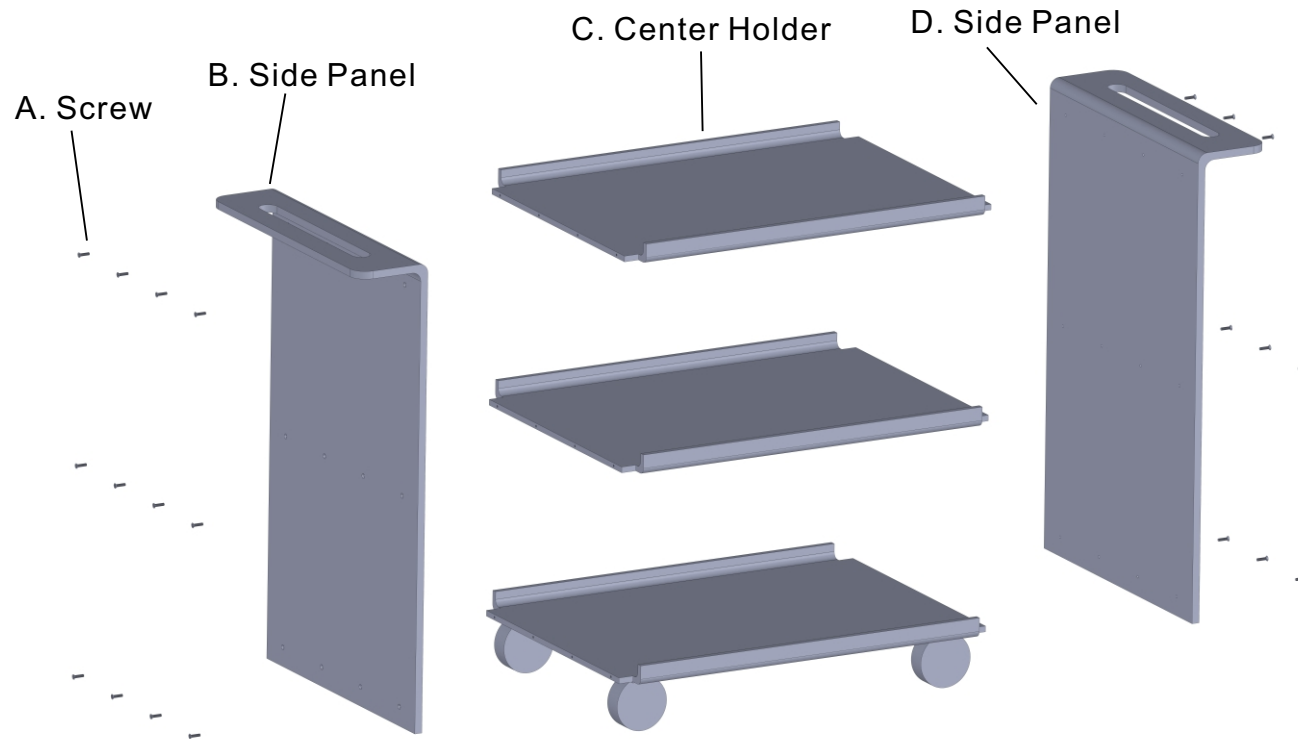

BUTLER

SPECIALTY COMPANY

Product # SKU 5169335

8200 S. SOUTH CHICAGO AVE. CHICAGO, IL 60617

CARE OF ACRYLIC FURNITURE

Please use the following procedure in caring for acrylic furniture:

- Dust with soft dry cloth.
- Do not leave spills unattended.
- Do not use abrasive cleaner.
- Protect from heat and liquids.
- Keep out of direct sunlight to prevent fading.

DIMENSIONS

34-1/4W x 18D x 32-1/2H

FINISH NAME Clear Acrylic

INSTALLATION STEPS

1. Using screws to assemble “B.Side Panel” with 3pcs of “C.Center Holders”.
  Not to fasten screws entirely yet.
2. Using screws to assemble “D.Side Panel” with 3pcs of “C.Center Holders”.
  Not to fasten screws entirely yet.
3. Fasten all screws to ensure side panels could attach to center holders tightly.

ATTENTION

1. Carefully lay the item on scratch-free surface, such as carpet or rug.
2. Two or more adult assembly is recommended.
3. Do not fully tighten all bolts until all parts are in place.

Failure to follow these instructions may cause the bolts to misalign during assembly.