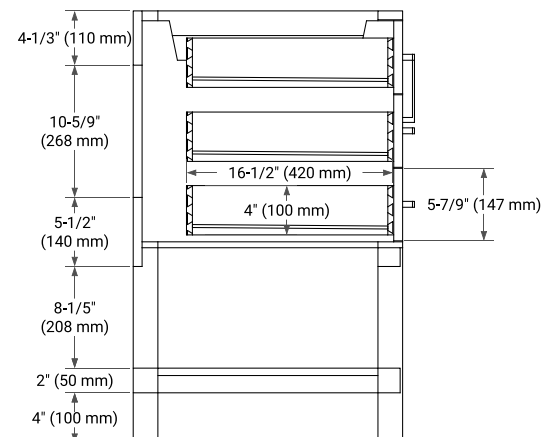

72" DOUBLE SINK BASE CABINET

BASE CABINET DIMENSIONS

72" W x 21.5" D x 34.5" H

FEATURES

- Solid wood frame & plywood panels
- Dovetail drawers and joints
- Soft closing doors & drawers

HARDWARE FINISHES*

Brushed Nickel Satin Brass Matte Black Polished Chrome

73" DOUBLE RECTANGLE SINK COUNTERTOP WITH 1.5" THICKNESS

OVERALL DIMENSIONS

73" W x 22" D x 1.5" H

COUNTERTOP OPTIONS

Carrara Marble

White Quartz

FEATURES

- Solid countertop with mitered edges & seams
- Undermount white rectangular sink
- Pre-drilled for 8" widespread faucet

INCLUDED

- Countertop
- Matching Backsplash
- Rectangle Sinks

COUNTERTOP PLAN VIEW

EDGE SIDE VIEW

THREE DIMENSIONAL COUNTERTOP VIEW