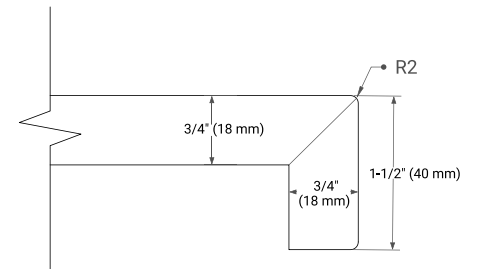

72" DOUBLE SINK BASE CABINET

BASE CABINET DIMENSIONS

72" W x 21.5" D x 34.5" H

FEATURES

- Solid wood frame & plywood panels
- Dovetail drawers and joints
- Soft closing doors & drawers

HARDWARE FINISHES*

Brushed Nickel Satin Brass Matte Black Polished Chrome

73" DOUBLE RECTANGLE SINK COUNTERTOP WITH 1.5" THICKNESS

OVERALL DIMENSIONS

73" W x 22" D x 1.5" H

COUNTERTOP OPTIONS

Carrara Marble

White Quartz

FEATURES

- Solid countertop with mitered edges & seams
- Undermount white rectangular sink
- Pre-drilled for 8" widespread faucet

INCLUDED

- Countertop
- Matching Backsplash
- Rectangle Sinks

COUNTERTOP PLAN VIEW

EDGE SIDE VIEW

THREE DIMENSIONAL COUNTERTOP VIEW