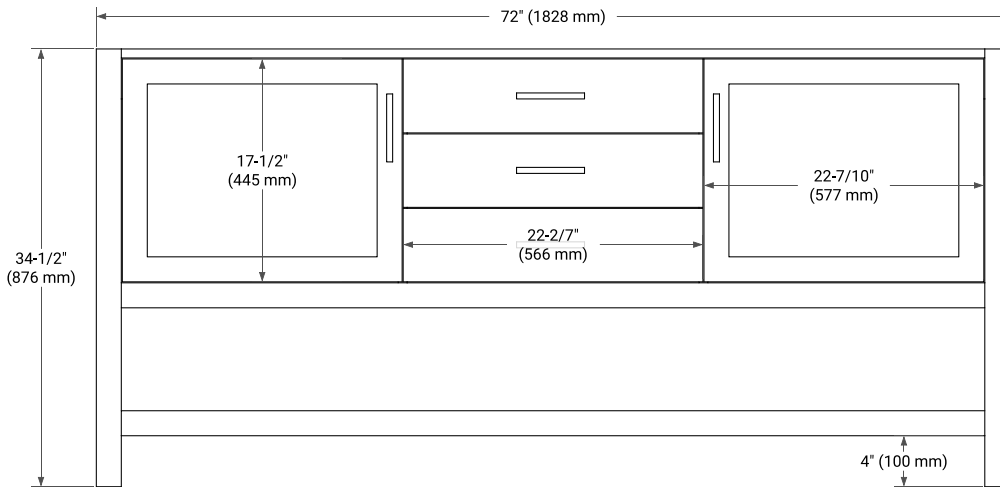

72" DOUBLE SINK BASE CABINET

BASE CABINET DIMENSIONS

72" W x 21.5" D x 34.5" H

FEATURES

- Solid wood frame & plywood panels
- Dovetail drawers and joints
- Soft closing doors & drawers

HARDWARE FINISHES*

Brushed Nickel   Satin Brass   Matte Black   Polished Chrome

*Hardware comes preinstalled with the illustrated option. Other finishes are available on our online store if you prefer a different one.

AVAILABLE COLORS

White   Grey   Midnight Blue

FRONT VIEW

SIDE VIEW

PLAN VIEW