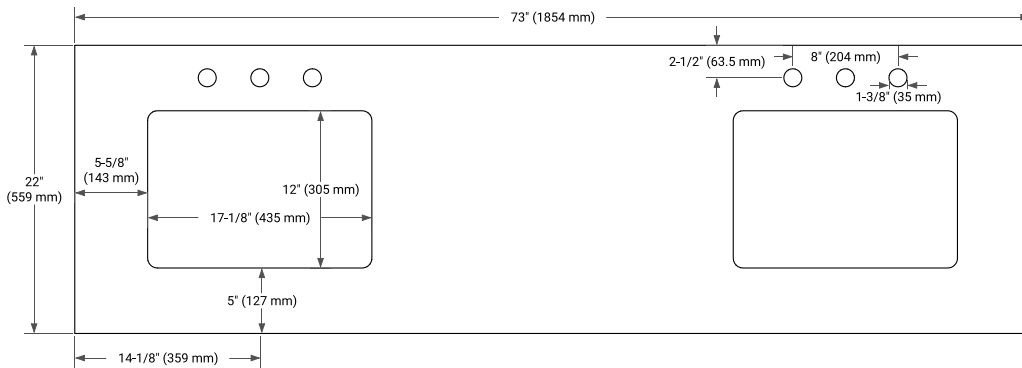

72" DOUBLE SINK BASE CABINET

BASE CABINET DIMENSIONS

72" W x 21.5" D x 34.5" H

FEATURES

- Solid wood frame & plywood panels
- Dovetail drawers and joints
- Soft closing doors & drawers

HARDWARE FINISHES*

Brushed Nickel Satin Brass Matte Black Polished Chrome

73" DOUBLE RECTANGLE SINK COUNTERTOP WITH 1.5" THICKNESS

OVERALL DIMENSIONS

73" W x 22" D x 1.5" H

COUNTERTOP OPTIONS

Carrara Marble

White Quartz

FEATURES

- Solid countertop with mitered edges & seams
- Undermount white rectangular sink
- Pre-drilled for 8" widespread faucet

INCLUDED

- Countertop
- Matching Backsplash
- Rectangle Sinks

COUNTERTOP PLAN VIEW

EDGE SIDE VIEW

THREE DIMENSIONAL COUNTERTOP VIEW