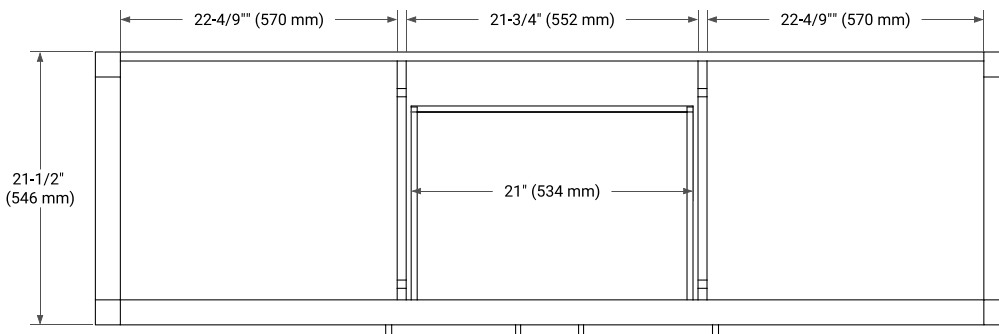

72" DOUBLE SINK BASE CABINET

BASE CABINET DIMENSIONS

72" W x 21.5" D x 34.5" H

FEATURES

- Solid wood frame & plywood panels
- Dovetail drawers and joints
- Soft closing doors & drawers

HARDWARE FINISHES*

Brushed Nickel Satin Brass Matte Black Polished Chrome

73" DOUBLE RECTANGLE SINK COUNTERTOP WITH 1.5" THICKNESS

OVERALL DIMENSIONS

73" W x 22" D x 1.5" H

COUNTERTOP OPTIONS

Carrara Marble

White Quartz

FEATURES

- Solid countertop with mitered edges & seams
- Undermount white rectangular sink
- Pre-drilled for 8" widespread faucet

INCLUDED

- Countertop
- Matching Backsplash
- Rectangle Sinks

COUNTERTOP PLAN VIEW

EDGE SIDE VIEW

THREE DIMENSIONAL COUNTERTOP VIEW