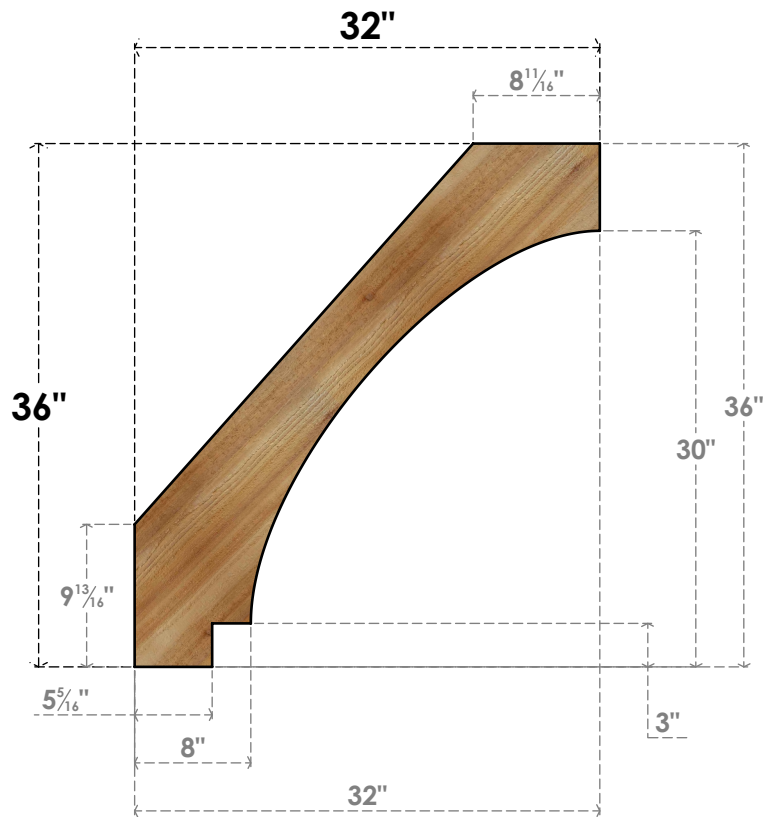

# BRC04X32X36IMP00RWR

4"W X 32"D X 36"H IMPERIAL ROUGH SAWN BRACE, WESTERN RED CEDAR

**SIDE**

**FRONT**

EKENA MILLWORK  
 2300 WEST MAIN ST.  
 CLARKSVILLE, TX 75426  
 TOLL FREE: 866-607-0453  
 WWW.EKENAMILLWORK.COM