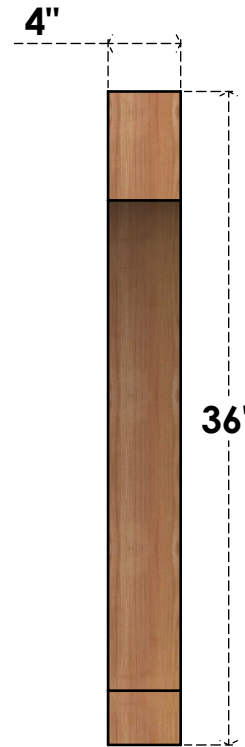

# BRC04X32X36IMP00RWR

4"W X 32"D X 36"H IMPERIAL ROUGH SAWN BRACE, WESTERN RED CEDAR

**SIDE**

**FRONT**

EKENA MILLWORK  
 2300 WEST MAIN ST.  
 CLARKSVILLE, TX 75426  
 TOLL FREE: 866-607-0453  
 WWW.EKENAMILLWORK.COM

**NOTES**

1. INSTALLATION TO BE COMPLETED IN ACCORDANCE WITH MANUFACTURER'S SPECIFICATIONS.
2. DRAWING MAY NOT BE TO SCALE
3. THIS DRAWING IS INTENDED FOR DESIGN AND PLANNING PURPOSES ONLY.
4. ALL INFORMATION CONTAINED HEREIN WAS CURRENT AT THE TIME OF DEVELOPMENT BUT MUST BE REVIEWED AND APPROVED BY THE PRODUCT MANUFACTURER TO BE CONSIDERED ACCURATE.
5. PRODUCTS ARE NOT KILN DRIED. THIS ITEM IS UNIQUE AND WILL CONTAIN THE NATURAL VARIATIONS THAT THE WOOD SPECIES OFFERS. THIS MAY RESULT IN VARIATIONS UP TO 1/4"