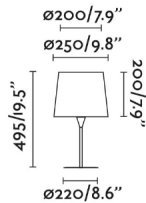

### General characteristics

Fixation	Table
voltage	120V
Hertz	60Hz
Cable length	0.02 ft
Switch type	On/Off
Max. Power	15W