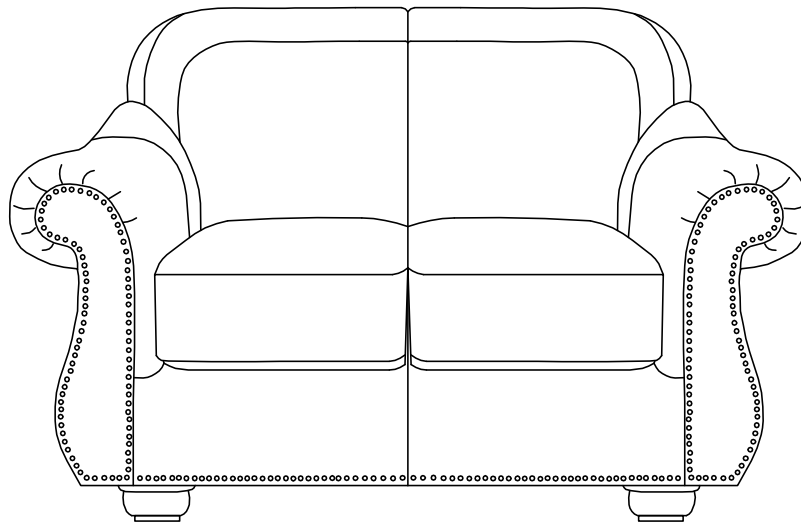

ASSEMBLY INSTRUCTION

LOVE SEAT

LEGS ARE STORED IN THE BOTTOM OF THE SEAT, PLEASE TAKE OUT FOR ASSEMBLY.

NO.	PARTS LIST	QTY	DESCRIPTION
A		1	LOVE SEAT

NO.	HARDWARE LIST	QTY	DESCRIPTION
B	 ø130*72mm	4	WOODEN LEGS

ASSEMBLY INSTRUCTION

LOVE SEAT

STEP # 1

STEP # 2

CARE INSTRUCTION FOR TOP LEATHER WITH PU FURNITURE

In order to maintain the original appearance of your furniture, please follow below care procedures.

°Avoid exposing furniture directly to sunlight or heating and air conditioning outlets. sunlight and/ or exposure to heating and air conditioning outlets will fade/damage top leather with PU. Do not place your upholstered furniture too close to windows, radiators, vents and be sure to use window treatments to block the sun's rays.