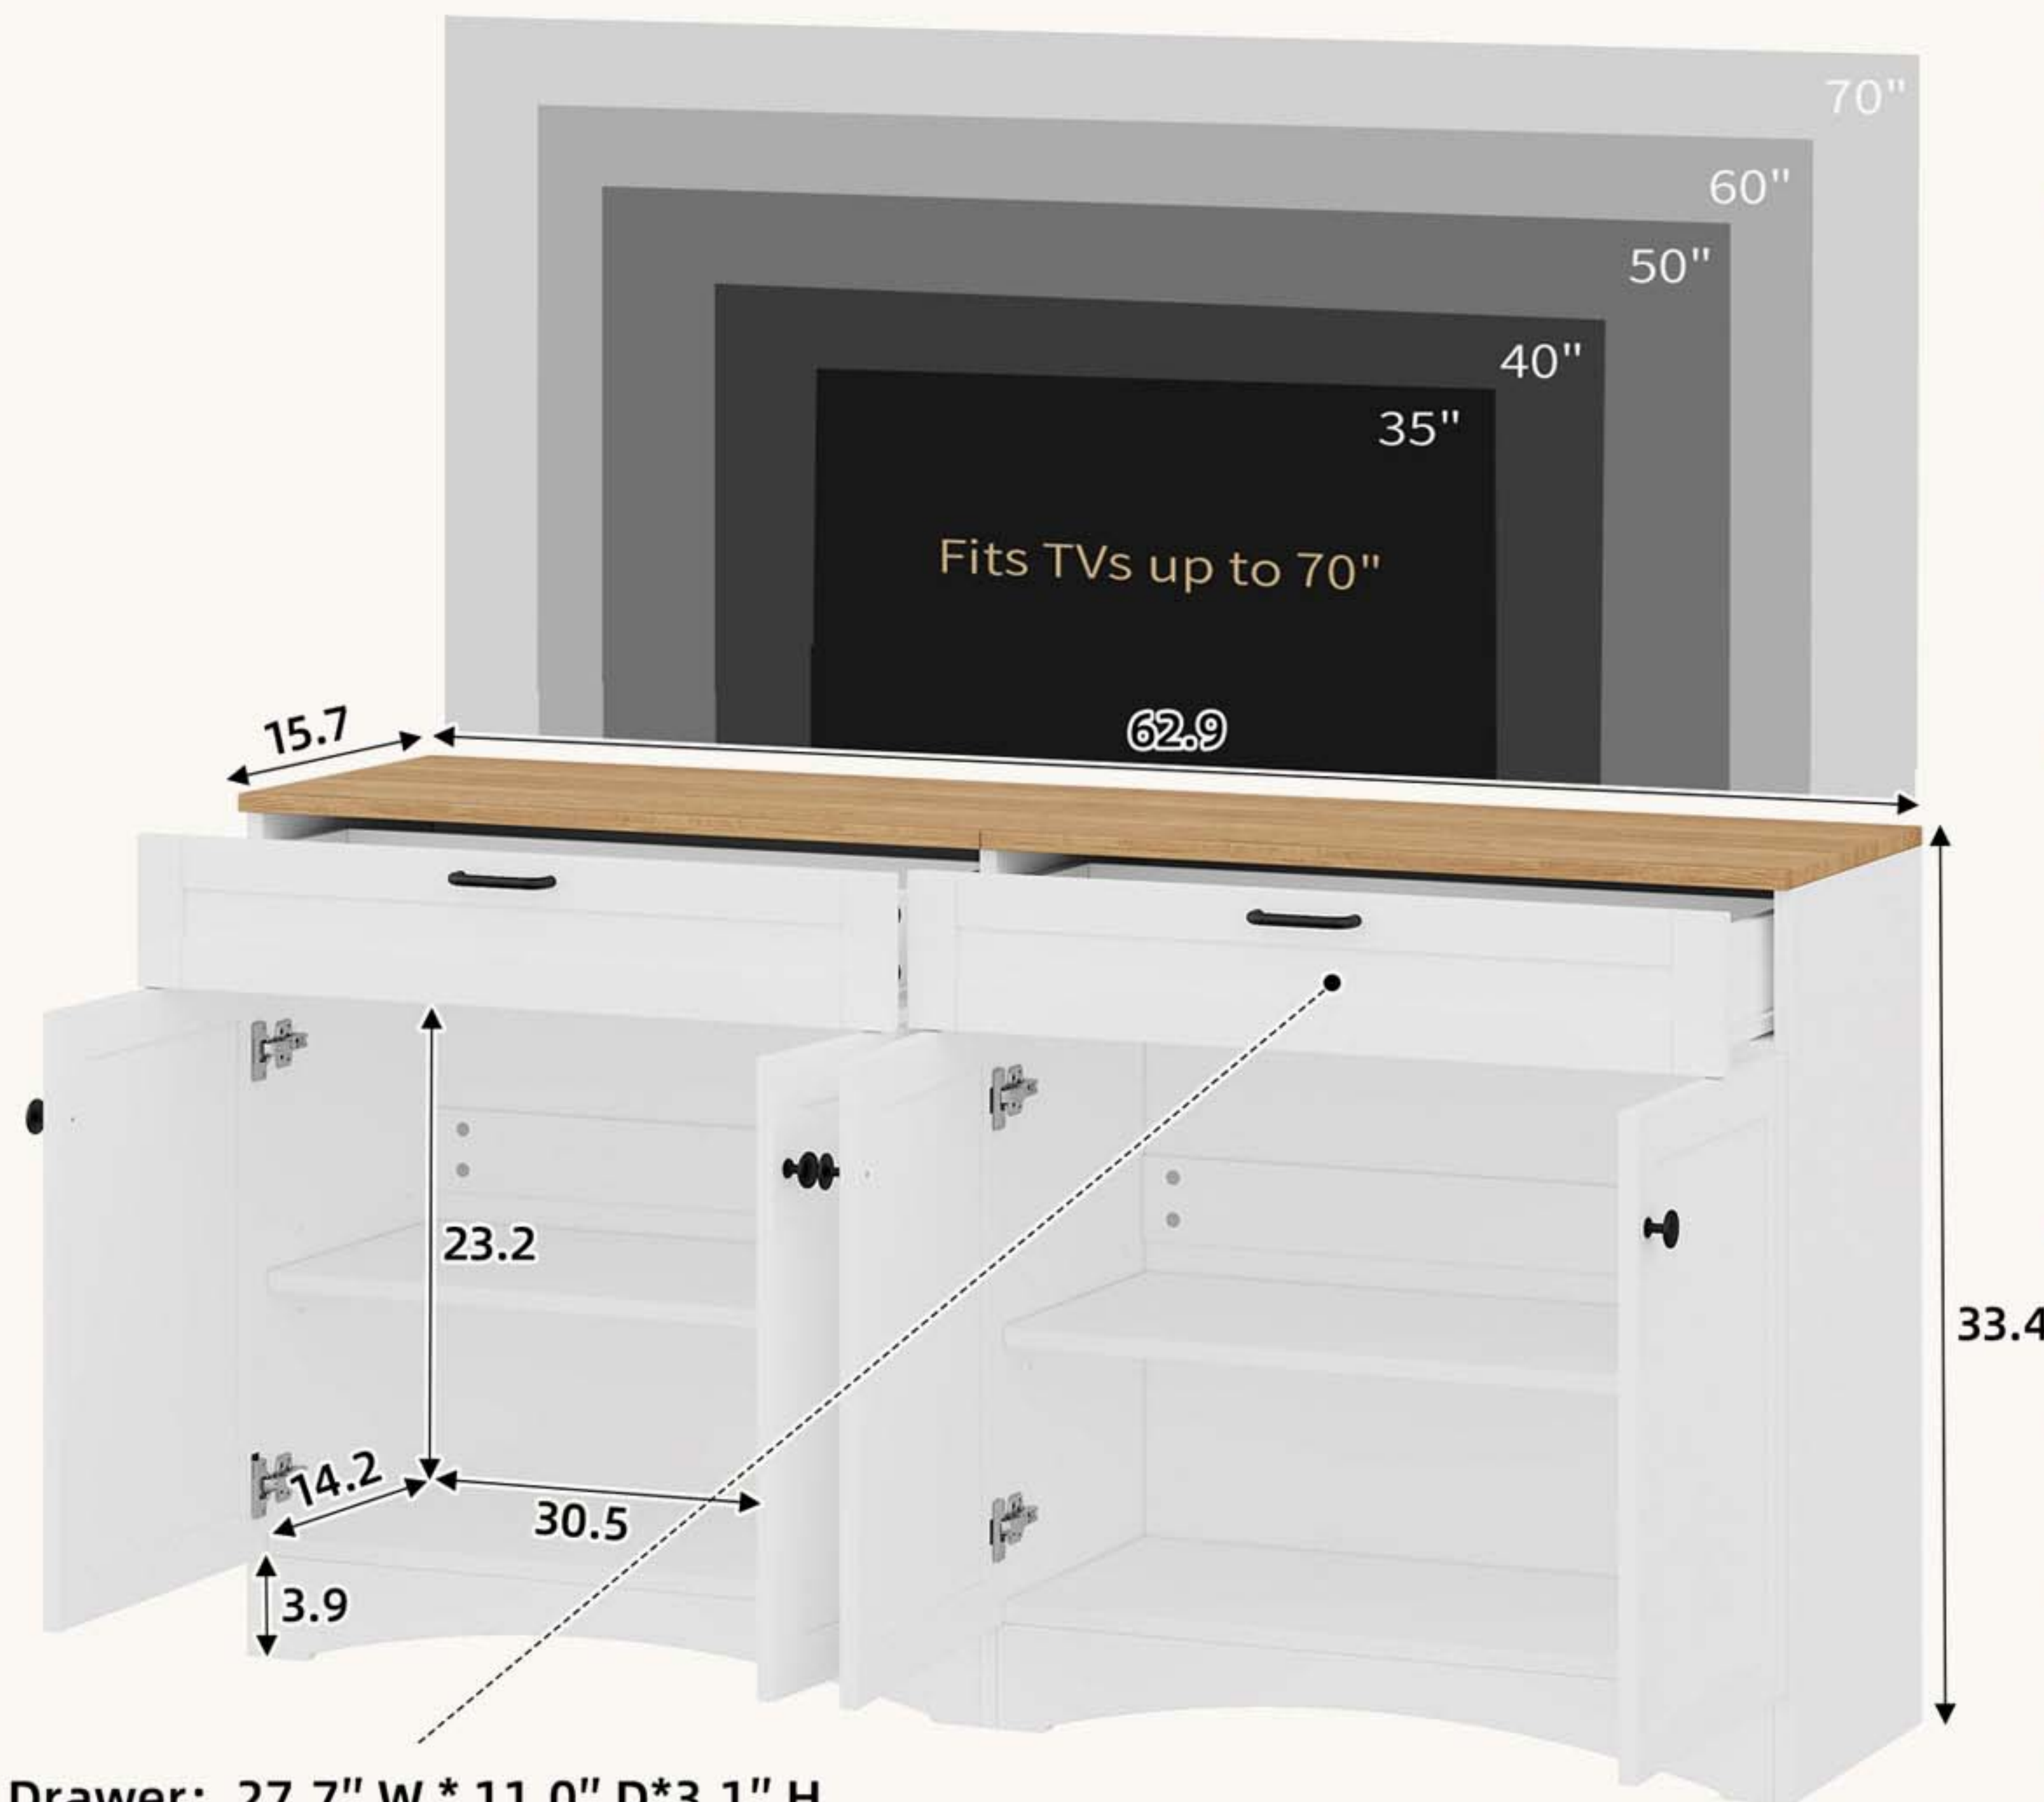

# Dimensional Details

## Product Dimensions

- Length (in.) :62.90
- Width (in.) :15.70
- Height (in.) :33.40
- Weight (lbs.):107.30

## Package Size

- Length (in.) :38.00
- Width (in.) :19.75
- Height (in.) :13.62
- Weight (lbs.):121.14