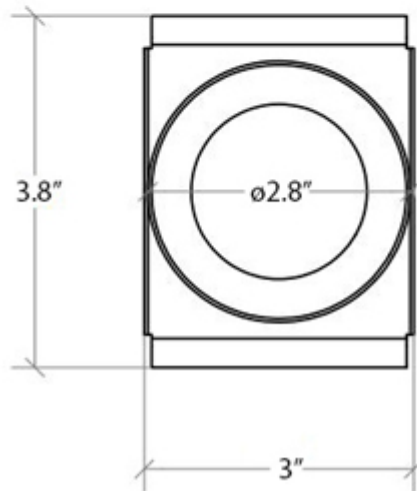

\* WS Bath Collections reserves the right to revise dimensions or information on this sheet without notice

<b>Collection</b> Skuara	<b>Model</b>   Skuara 52801	<b>Dimensions Metric</b> <i>1 inch = 2.54 cm</i> <i>1 inch = 25.4 mm</i>	 1051 Lea Drive - Collegeville, PA 19426 Tel. 215 513 9400 - Fax 610 831 0215 <a href="http://www.ws bathcollections.com">www.ws bathcollections.com</a> - <a href="mailto:info@ws bathcollections.com">info@ws bathcollections.com</a>
-----------------------------	--------------------------------	--	---

# Product Specs Sheets

Collection  
Skudara

Model |  
Skudara 52801

Dimensions Metric

*1 inch = 2.54 cm*  
*1 inch = 25.4 mm*

**WS**<sup>®</sup>  
**BATH**  
**COLLECTIONS**

1051 Lea Drive - Collegeville, PA 19426  
Tel. 215 513 9400 - Fax 610 831 0215