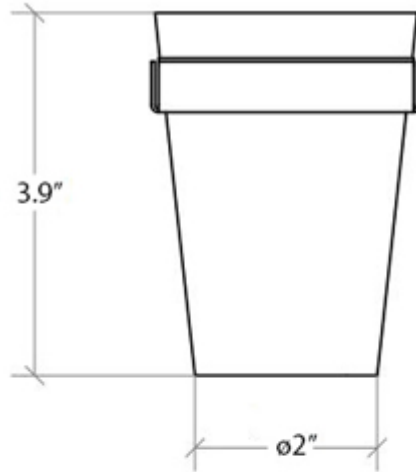

\* WS Bath Collections reserves the right to revise dimensions or information on this sheet without notice

<b>Collection</b> Skuara	<b>Model</b>   Skuara 52801	<b>Dimensions Metric</b> <i>1 inch = 2.54 cm</i> <i>1 inch = 25.4 mm</i>	 1051 Lea Drive - Collegeville, PA 19426 Tel. 215 513 9400 - Fax 610 831 0215 <a href="http://www.ws bathcollections.com">www.ws bathcollections.com</a> - <a href="mailto:info@ws bathcollections.com">info@ws bathcollections.com</a>
-----------------------------	--------------------------------	--	---

# Product Specs Sheets

Collection  
Skudara

Model |  
Skudara 52801

Dimensions Metric

*1 inch = 2.54 cm*  
*1 inch = 25.4 mm*

**WS**<sup>®</sup>  
**BATH**  
**COLLECTIONS**

1051 Lea Drive - Collegeville, PA 19426  
Tel. 215 513 9400 - Fax 610 831 0215