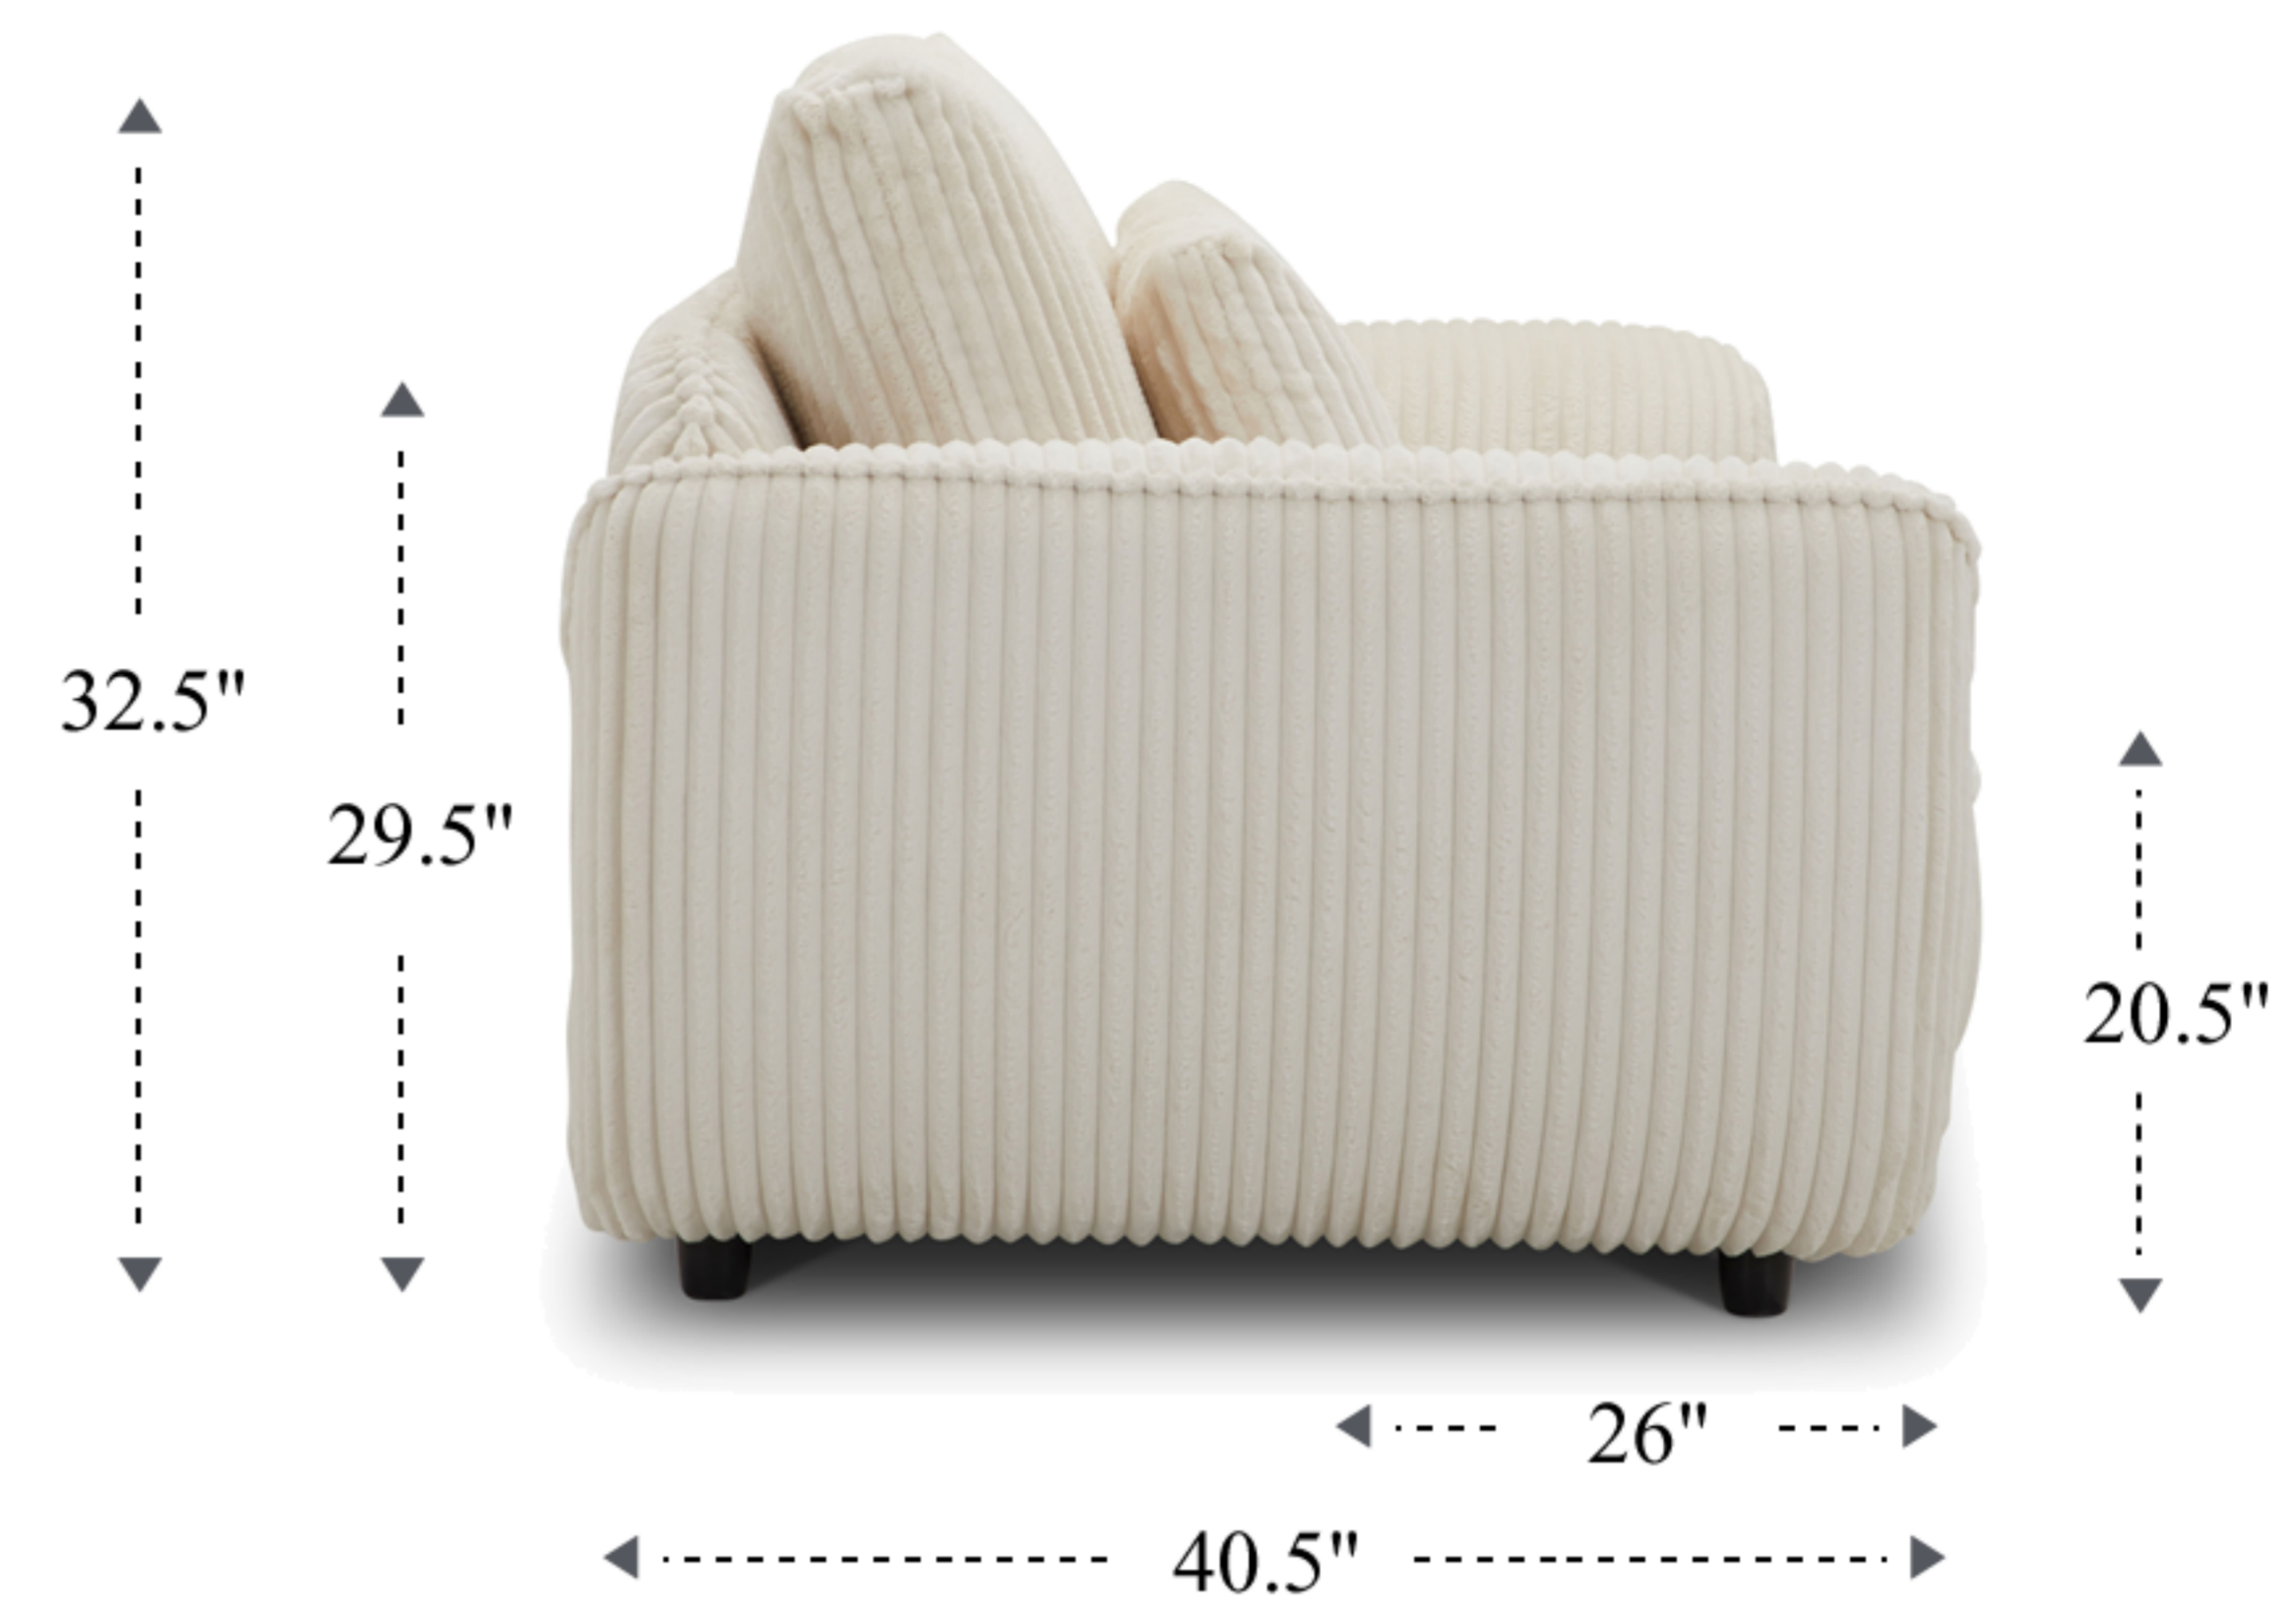

# 2 Seat Sofa with Lumbar Pillow

Overall Dimensions	90" x 40.5" x 29.5" - 32.5"
Overall Width	90"
Overall Depth	40.5"
Overall Height	29.5" - 32.5"
Overall Weight	136 lbs.
Seat Cushion Thickness	13"
Foot Height	2.5"

Seat Width	34"
Seat Depth	26" - 34"
Seat Height	20.5"
Arm Width	9"
Arm Depth	24"
Arm Height	26"
Back Height	14.5"