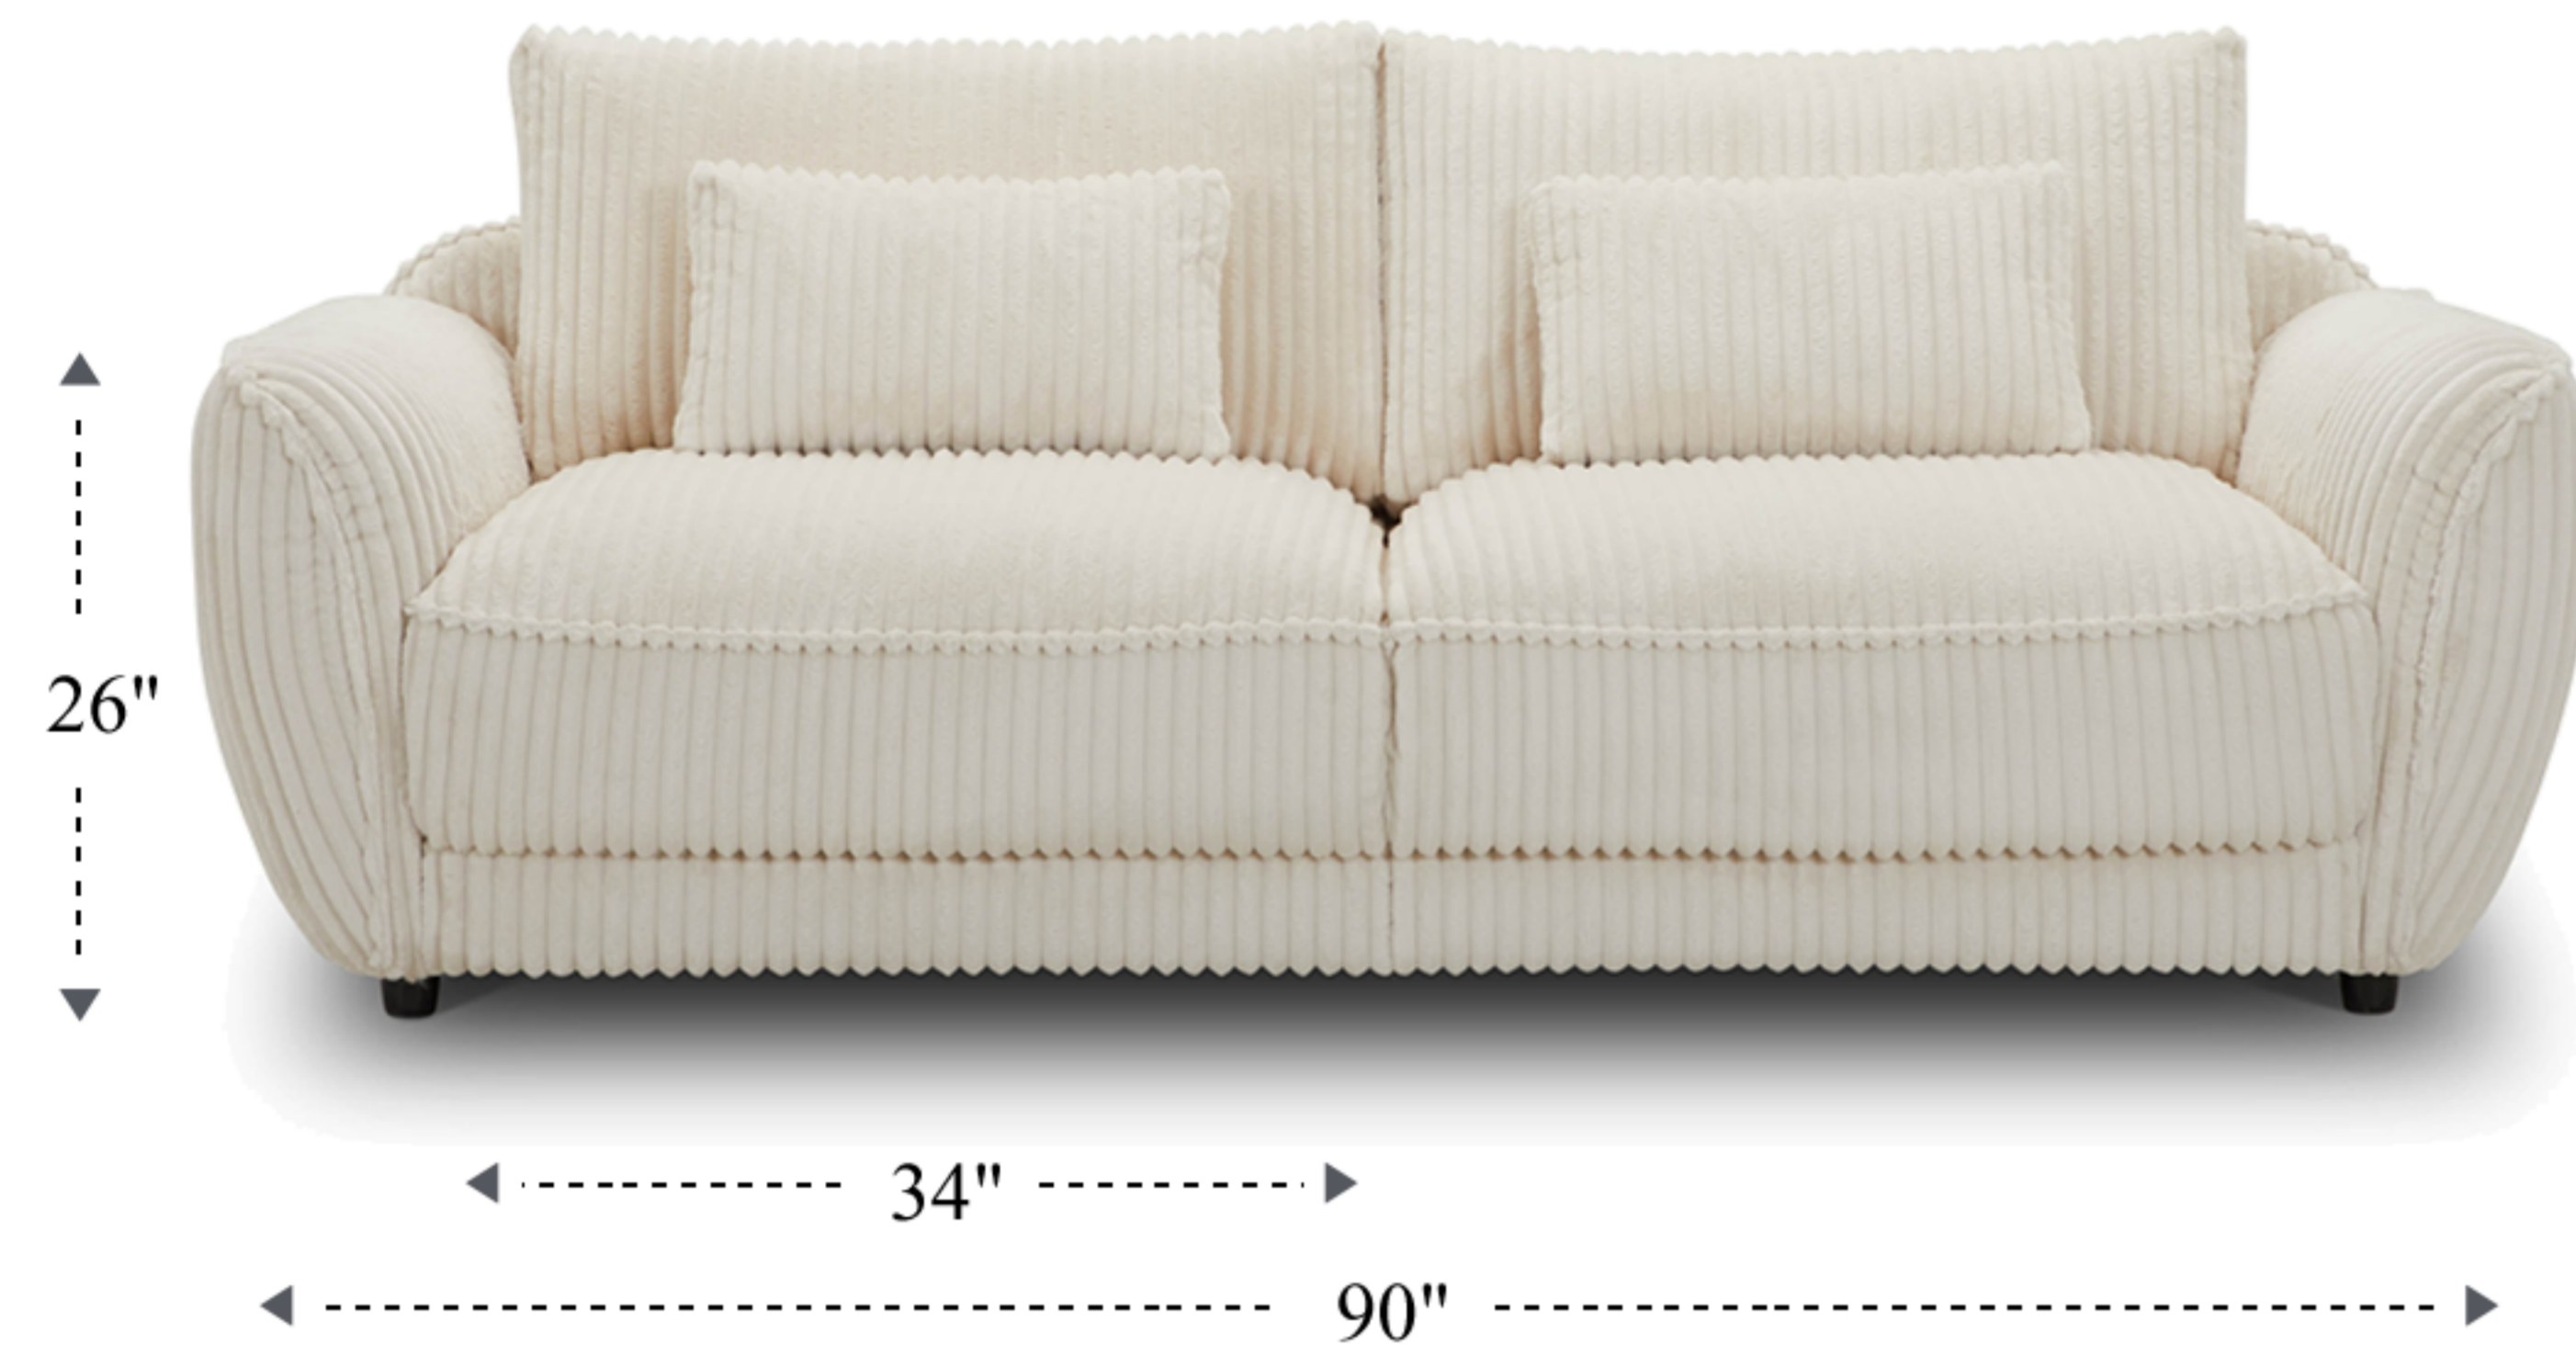

# 2 Seat Sofa with Lumbar Pillow

Overall Dimensions	90" x 40.5" x 29.5" - 32.5"
Overall Width	90"
Overall Depth	40.5"
Overall Height	29.5" - 32.5"
Overall Weight	136 lbs.
Seat Cushion Thickness	13"
Foot Height	2.5"

Seat Width	34"
Seat Depth	26" - 34"
Seat Height	20.5"
Arm Width	9"
Arm Depth	24"
Arm Height	26"
Back Height	14.5"