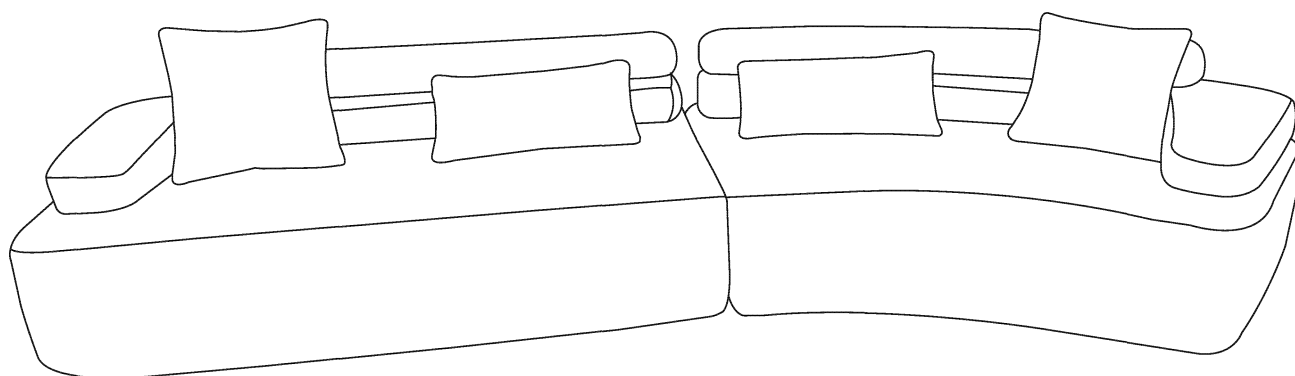

ASSEMBLY INSTRUCTIONS

TIPS:

1. The sectional sofa comes in 2 separate boxes, might be delivered at different times. Please wait several days patiently.
2. Due to differences of light effects, the actual color of the materials might be slightly different from the pictures.
3. No Assembly Required. This sofa can free of your stereotyped nightmare of furniture assembly.
4. Due to package compression for better shipment, the fabric may have wrinkles.
5. Please take all packages out and pat every part to make it rebound better and fluffy, so that it can restore to picture-like status.
6. Please keep children away from the plastic bags.

1. Pat to make it rebound better and fluffy.
2. Knead your cushion like giving your cushion a massage while allowing the air to flow through the foam.

72h

It might takes up to 72 hours.

PART LIST:

NO	DESCRIPTION	SKETCH	QTY	
A	Left Chaise		1PC	A x1 C x1 D x1
B	TWO-PERSON SEAT		1PC	
C	Right Chaise		2PC	B x1 C x1 D x1
D	PILLOW		2PC	