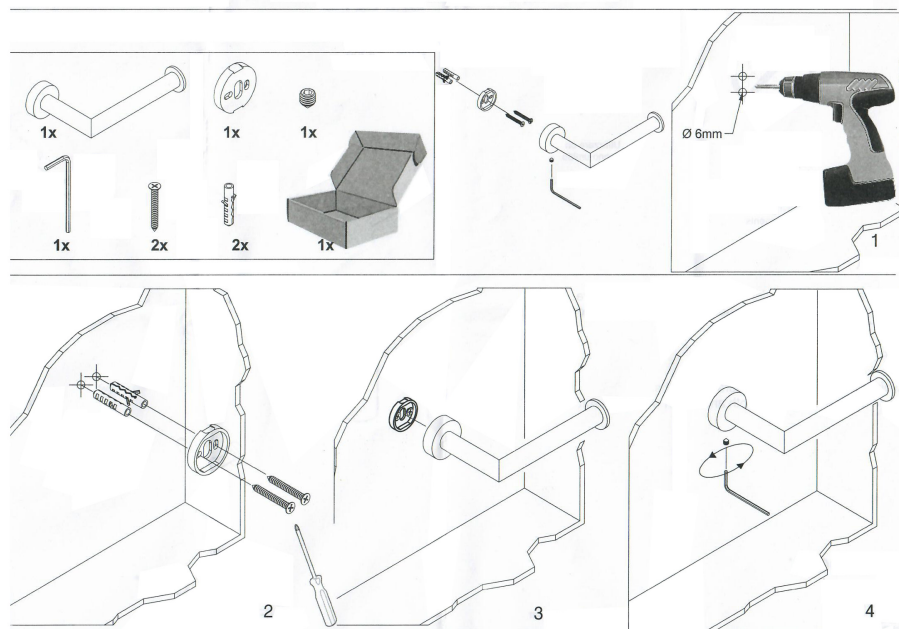

Installation Instructions

**Installation
Instructions**

**Model |
Dcngvq'Ceeguqt lgu**

Dimensions Metric
1 inch = 2.54 cm
1 inch = 25.4 mm

**WS[®]
BATH
COLLECTIONS**

1051 Lea Drive - Collegeville, PA 19426
Tel. 215 513 9400 - Fax 610 831 0215
www.ws bathcollections.com - info@ws bathcollections.com