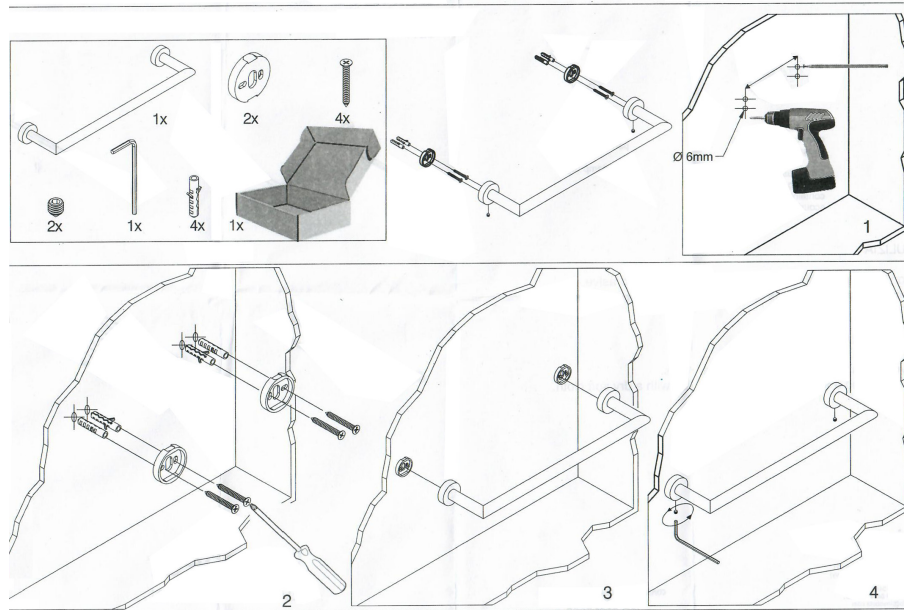

Installation Instructions

**Installation
Instructions**

**Model |
Dcngvq'Ceeguqt lgu**

Dimensions Metric
1 inch = 2.54 cm
1 inch = 25.4 mm

**WS[®]
BATH
COLLECTIONS**

1051 Lea Drive - Collegeville, PA 19426
Tel. 215 513 9400 - Fax 610 831 0215
www.ws bathcollections.com - info@ws bathcollections.com