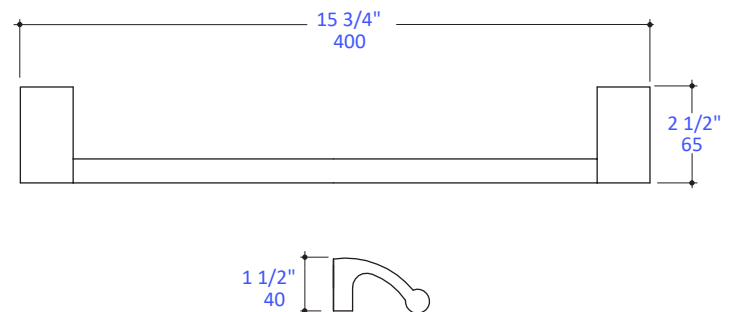

## Features:

---

- Wall-mount towel bar
- Includes mounting hardware
- Brass construction

## Recommended Accessories:

---

- Item #8515: Wall-mount towel bar
- Item #8520: Wall-mount towel ring
- Item # 8516: Wall-mount toilet paper holder
- Item #8518: Wall-mount robe hook

LACAVA reserves the right to revise any dimension or information on this sheet without notice. Dimensions are nominal and may vary within an industry accepted tolerance of 1/4". Drawings provided herein are meant to give the user an idea of the product and are not made to scale. Location of plumbing is meant for reference, your specific application may vary.