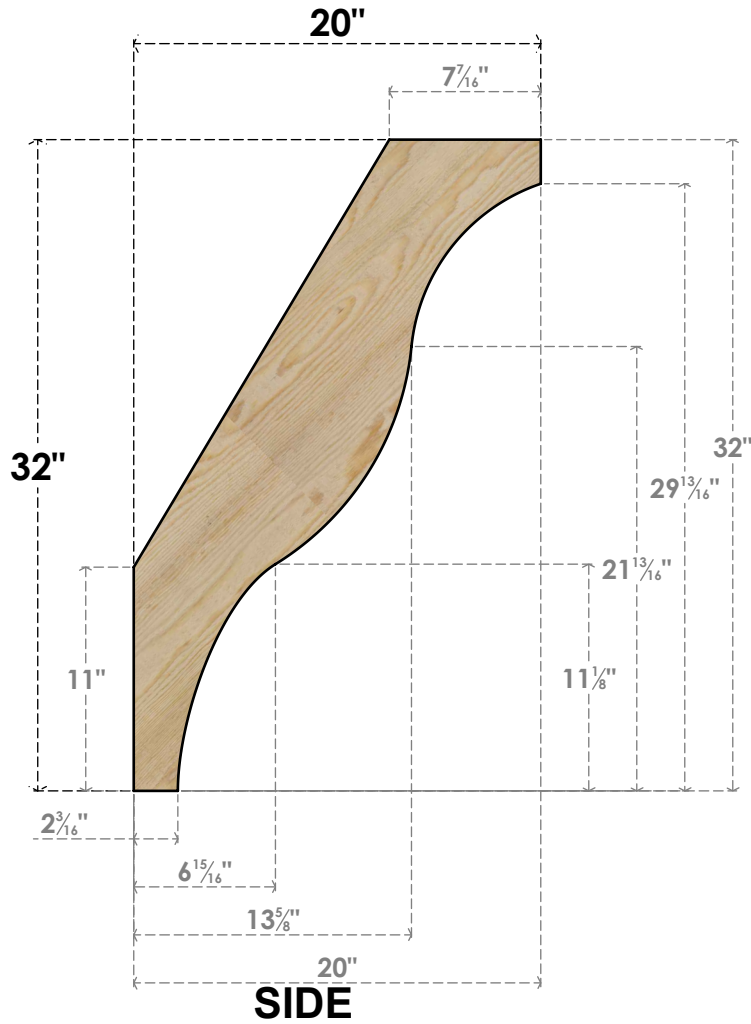

# BRC06X20X32FST00RDF

6"W X 20"D X 32"H FUNSTON ROUGH SAWN BRACE, DOUGLAS FIR

EKENA MILLWORK  
 2300 WEST MAIN ST.  
 CLARKSVILLE, TX 75426  
 TOLL FREE: 866-607-0453  
 WWW.EKENAMILLWORK.COM