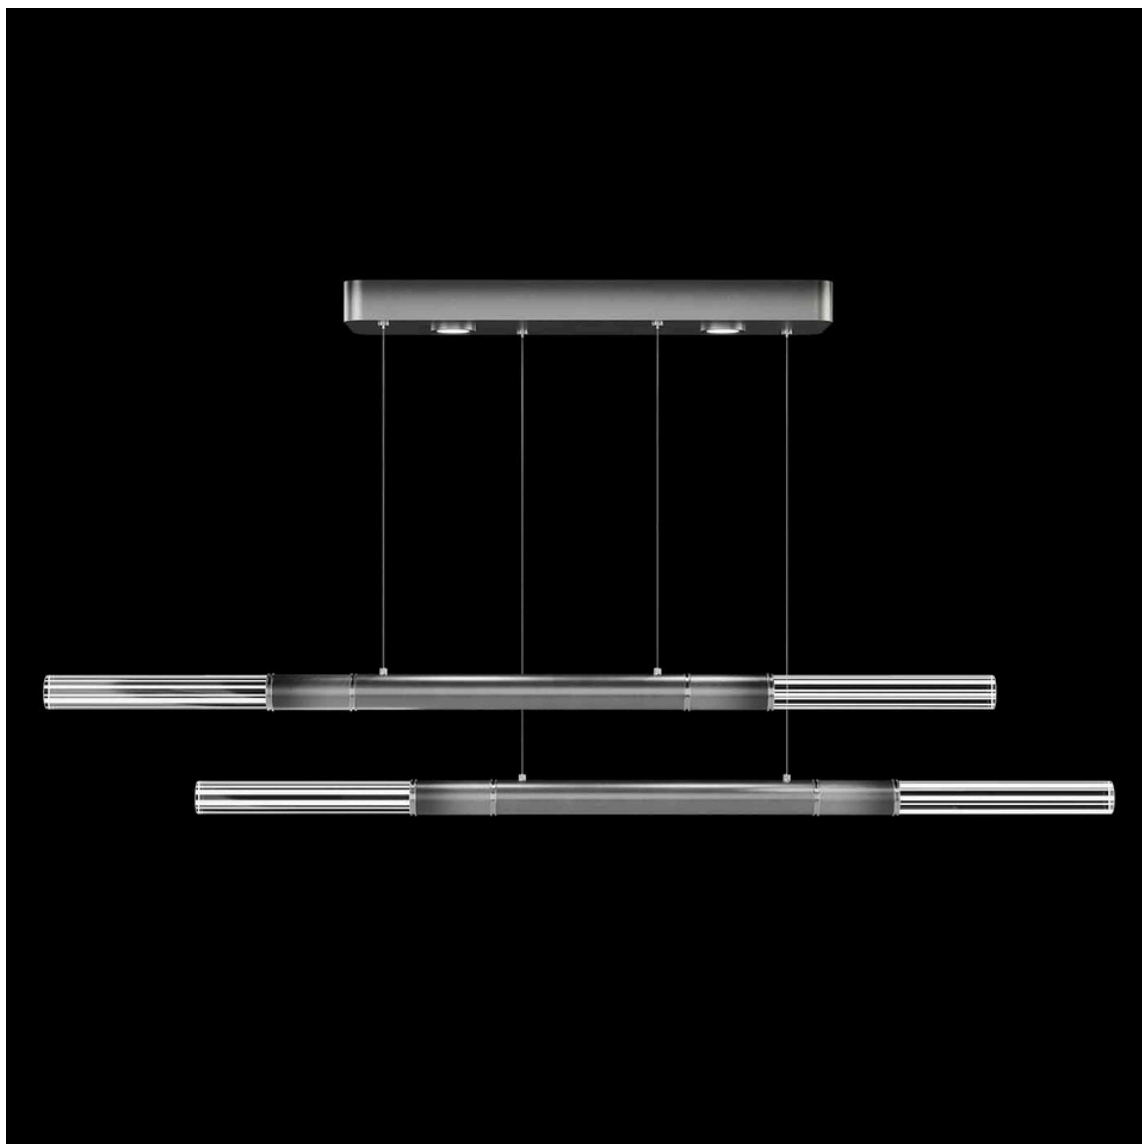

# FINE ART

HANDCRAFTED LIGHTING

100150-720

**100150-720 • ANTONIA 71\"/>**

2.5H x 71W x 8.5D

ANTONIA  
COLLECTION