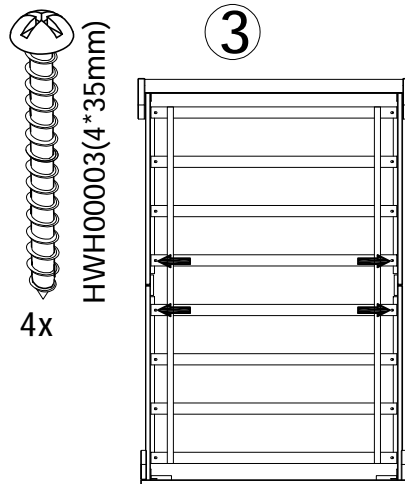

- 
 4x
- 
~~HW20641 (M6*40MM)~~
- 
~~HW20657 (M6*35MM)~~
- 
~~HW20644 (M6*30MM)~~
- 
 4x
- 
 8x

 HWH00003(4*35mm)
 16x

ENGLISH

Thank you for your purchase from Maxwood Furniture. We hope you and your kids will love it!
Please keep these assembly instructions for future reference.