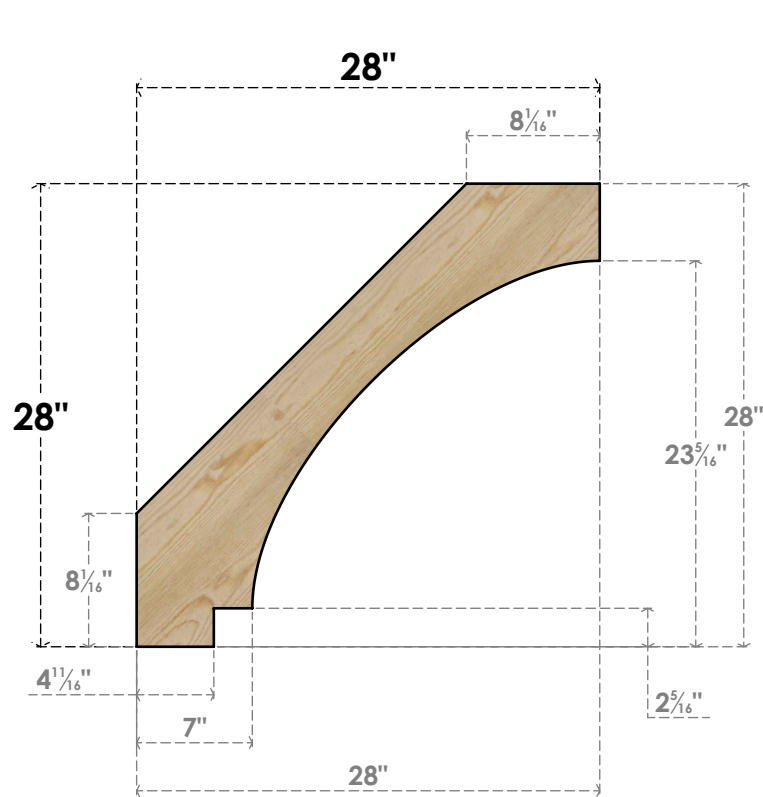

BRC06X28X28IMP00RDF

6"W X 28"D X 28"H IMPERIAL ROUGH SAWN BRACE, DOUGLAS FIR

SIDE

FRONT

EKENA MILLWORK
 2300 WEST MAIN ST.
 CLARKSVILLE, TX 75426
 TOLL FREE: 866-607-0453
 WWW.EKENAMILLWORK.COM

NOTES

1. INSTALLATION TO BE COMPLETED IN ACCORDANCE WITH MANUFACTURER'S SPECIFICATIONS.
2. DRAWING MAY NOT BE TO SCALE
3. THIS DRAWING IS INTENDED FOR DESIGN AND PLANNING PURPOSES ONLY.
4. ALL INFORMATION CONTAINED HEREIN WAS CURRENT AT THE TIME OF DEVELOPMENT BUT MUST BE REVIEWED AND APPROVED BY THE PRODUCT MANUFACTURER TO BE CONSIDERED ACCURATE.
5. PRODUCTS ARE NOT KILN DRIED. THIS ITEM IS UNIQUE AND WILL CONTAIN THE NATURAL VARIATIONS THAT THE WOOD SPECIES OFFERS. THIS MAY RESULT IN VARIATIONS UP TO 1/4"