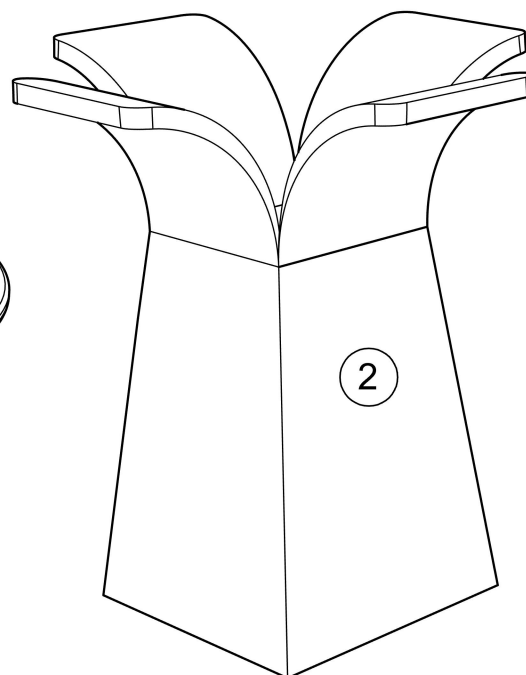

ASSEMBLY INSTRUCTION FOR

ISABELLA - DINING TABLE 48"

Hardware List

A		Allen Bolt	8x25mm	8
B		Washer	25mm	8
C		Allen Key	5mm	1

Step 1

Step 2

Step 3