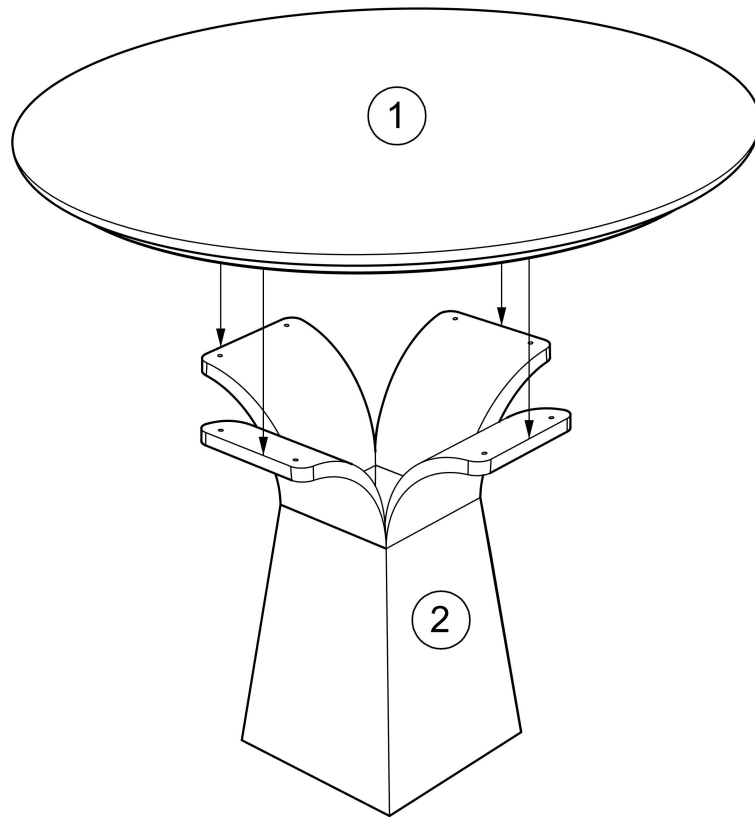

ASSEMBLY INSTRUCTION FOR

ISABELLA - DINING TABLE 48"

Hardware List

A		Allen Bolt	8x25mm	8
B		Washer	25mm	8
C		Allen Key	5mm	1

Step 1

Step 2

Step 3