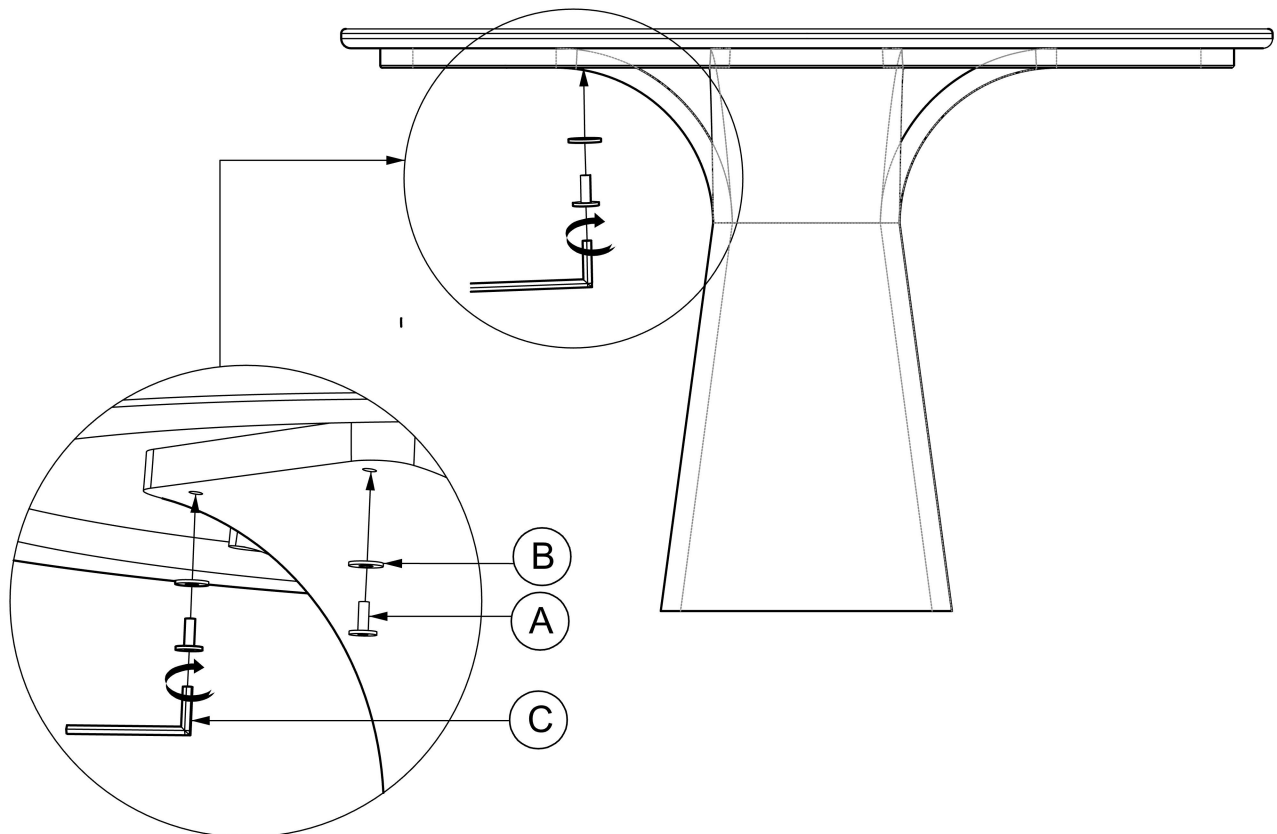

ASSEMBLY INSTRUCTION FOR

ISABELLA - DINING TABLE 48"

Hardware List

A		Allen Bolt	8x25mm	8
B		Washer	25mm	8
C		Allen Key	5mm	1

Step 1

Step 2

Step 3