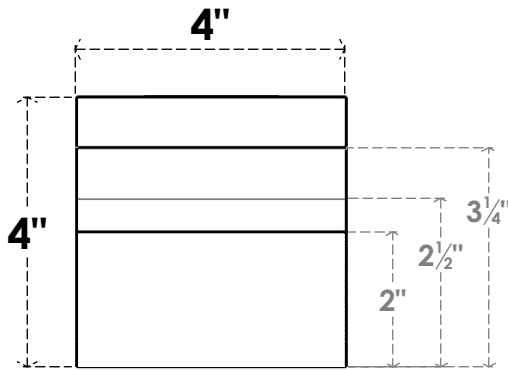

ITEM NUMBER: RFTURO040X04000X16000X004MON00RCPR

4"W X 4"H X 16"L TIMBERTHANE ROUGH CEDAR MONTEREY FAUX WOOD OPEN RAFTER TAIL, 4"L END, PRIMED TAN

SIDE PROFILE

ISOMETRIC

FRONT PROFILE

GENERATED DATE : 03/02/2023