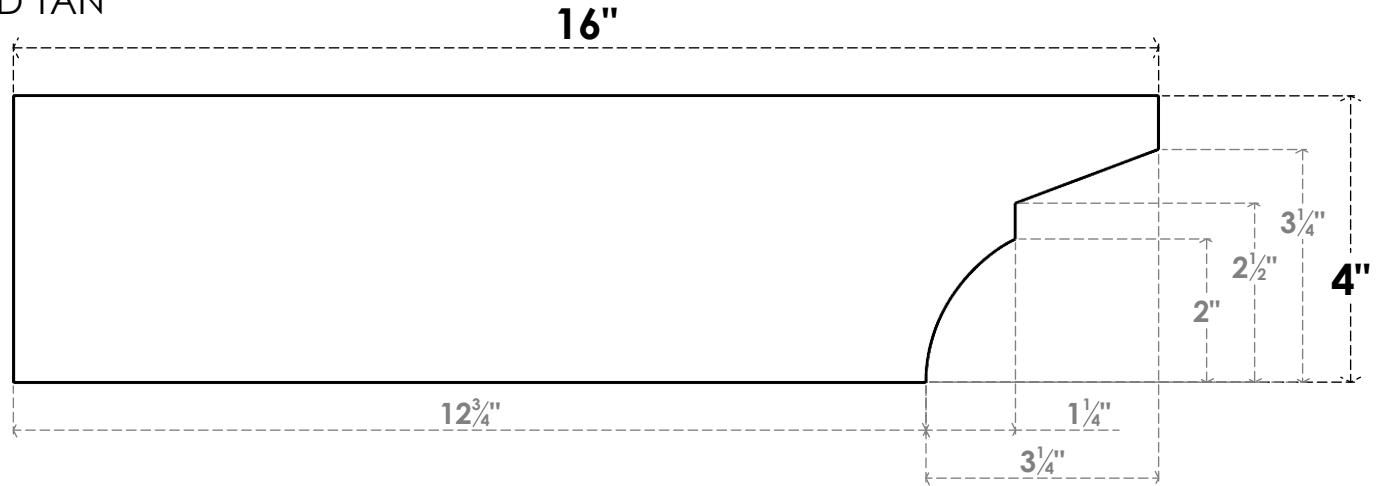

ITEM NUMBER: RFTURO040X04000X16000X004MON00RCPR

4"W X 4"H X 16"L TIMBERTHANE ROUGH CEDAR MONTEREY FAUX WOOD OPEN RAFTER TAIL, 4"L END, PRIMED TAN

SIDE PROFILE

ISOMETRIC

FRONT PROFILE

GENERATED DATE : 03/02/2023