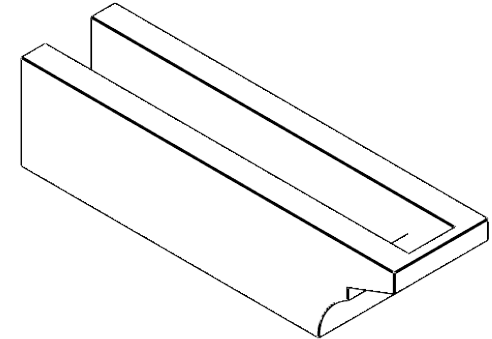

ITEM NUMBER: RFTURO040X04000X16000X004MON00RCPR

4"W X 4"H X 16"L TIMBERTHANE ROUGH CEDAR MONTEREY FAUX WOOD OPEN RAFTER TAIL, 4"L END, PRIMED TAN

SIDE PROFILE

ISOMETRIC

FRONT PROFILE

GENERATED DATE : 03/02/2023

EKENA MILLWORK
2300 WEST MAIN ST.
CLARKSVILLE, TX 75426
TOLL FREE: 866-607-0453
WWW.EKENAMILLWORK.COM

NOTES

1. INSTALLATION TO BE COMPLETED IN ACCORDANCE WITH MANUFACTURER'S SPECIFICATIONS.
2. DRAWING MAY NOT BE TO SCALE
3. THIS DRAWING IS INTENDED FOR DESIGN AND PLANNING PURPOSES ONLY.
4. ALL INFORMATION CONTAINED HEREIN WAS CURRENT AT THE TIME OF DEVELOPMENT BUT MUST BE REVIEWED AND APPROVED BY THE PRODUCT MANUFACTURER TO BE CONSIDERED ACCURATE.
5. TIMBERTHANE ARCHITECTURAL PRODUCTS ARE MADE FROM HIGH DENSITY URETHANE AND COME FACTORY PRIMED