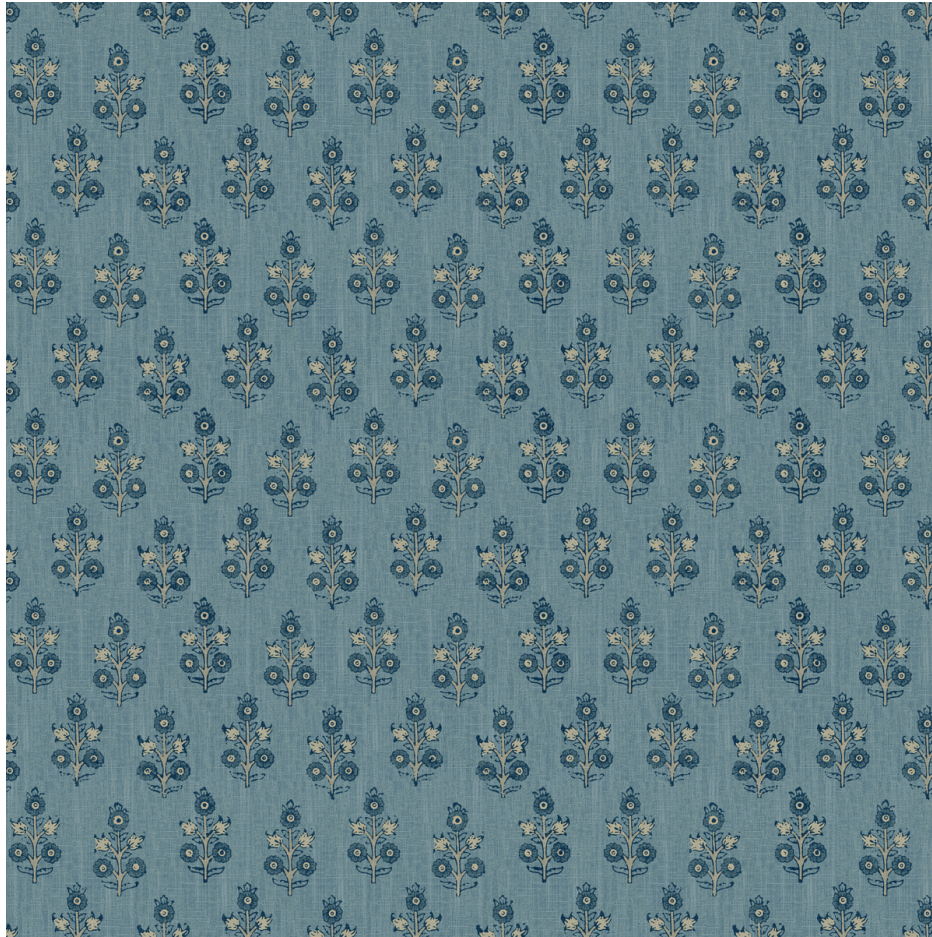

Poppy Sprig - Blue
SKU: BW45117.5.0

LEE JOFA

SKU: **BW45117.5.0**

Railroaded: **No**

Composition: **Non Woven - 100%**

Vertical Repeat: **14 cm (5.51 in)**

Wallcovering Area: **7.00 Square Meter**

Brand: **G P & J Baker**

Note: **Priced And Sold By The 10 Meter Roll**

Width: **70 cm (27.56 in)**

Repeat UOM: **cm cm (0 in)**