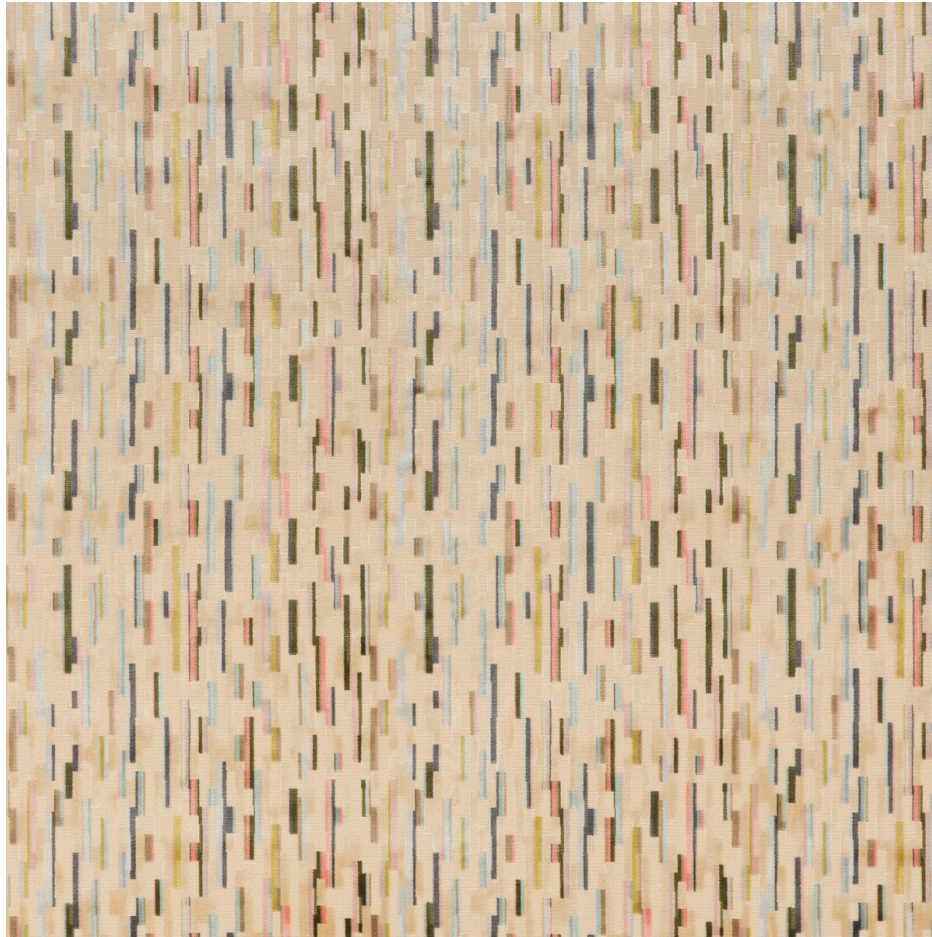

Fairford - Cream/Pewter/Rose
SKU: BF10582.1.0

LEE JOFA

SKU: **BF10582.1.0**

Repeat UOM: **cm cm (0 in)**

Horizontal Repeat: **34.5 cm (13.58 in)**

Type: **Velvet**

End Use: **Upholstery**

Performance ACT Symbols: 

Width: **137 cm (53.94 in)**

Vertical Repeat: **42 cm (16.54 in)**

Brand: **G P & J Baker**

Railroaded: **No**

Composition: **Viscose - 100%**