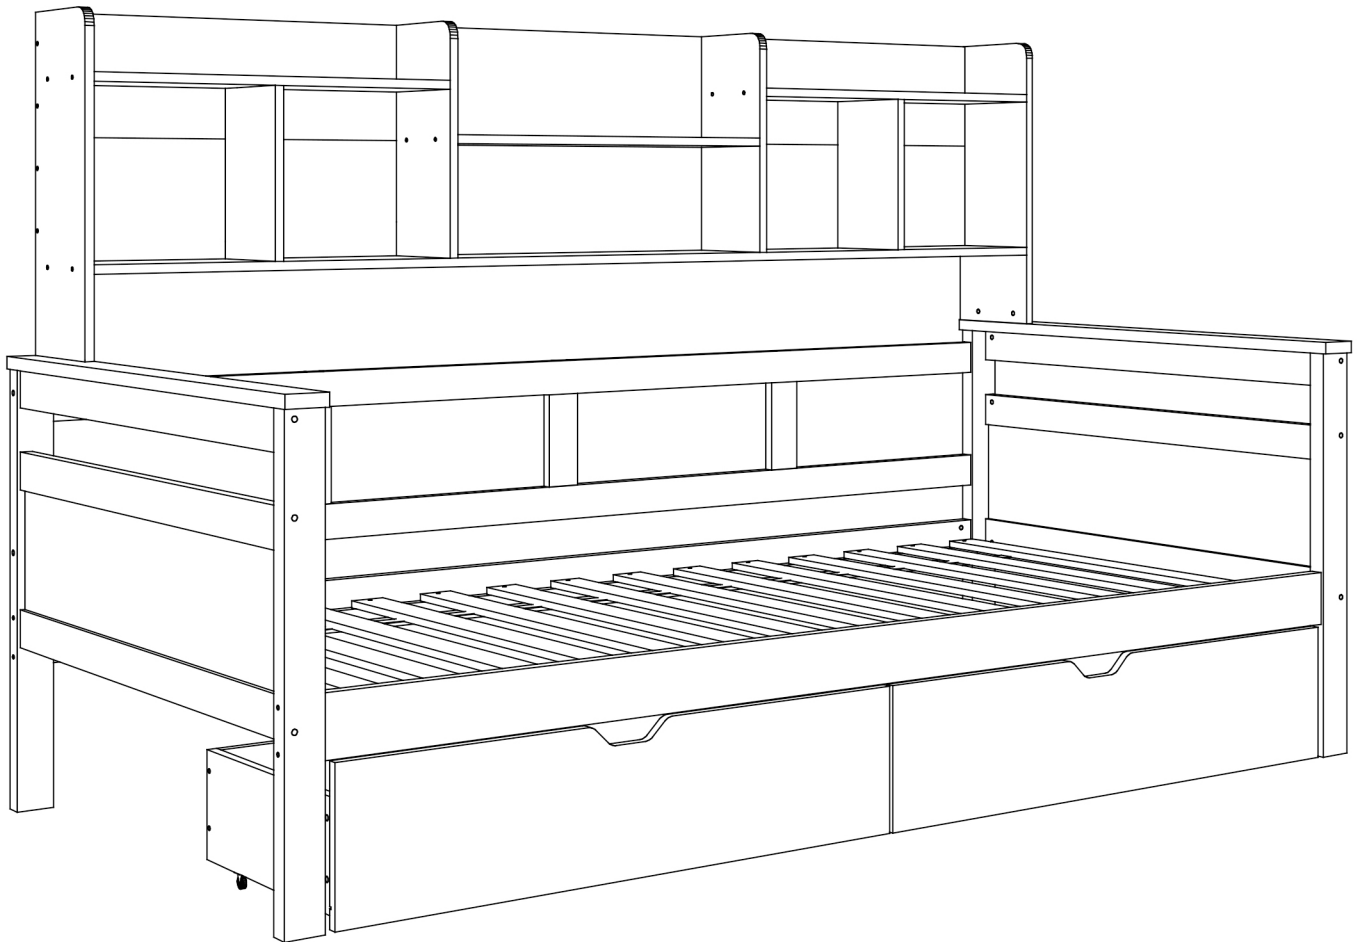

INSTALLATION INSTRUCTIONS

bunk bed 90X190

N652P334897

N652P334898

TIPS

1. Please read the instructions fully before assembly, These instructions include important information which could ensure correct assembly, We have been working on providing high quality products for you. However, in the rare instance that your product is defective, missing parts or there are some issues, please don't hesitate to contact our customer service to submit parts requirements, assembly suggestion, or warranty claims, and we will give the best solution as soon as possible. If necessary, we need you to provide some more clear pictures of the issue.
2. insert the screws in holes and tighten the screws, but not too tight, 70%~80% is ok, finally tighten all the screws. If some issues happened that some screws can not target to the hole or some parts are difficult to install, please adjust the tightness of the screws.

⑧ x 1

⑨ x 1

⑩ x 2

⑪ x 3

⑫ x 2

⑮ x 1

⑱ x 1

⑲ x 1