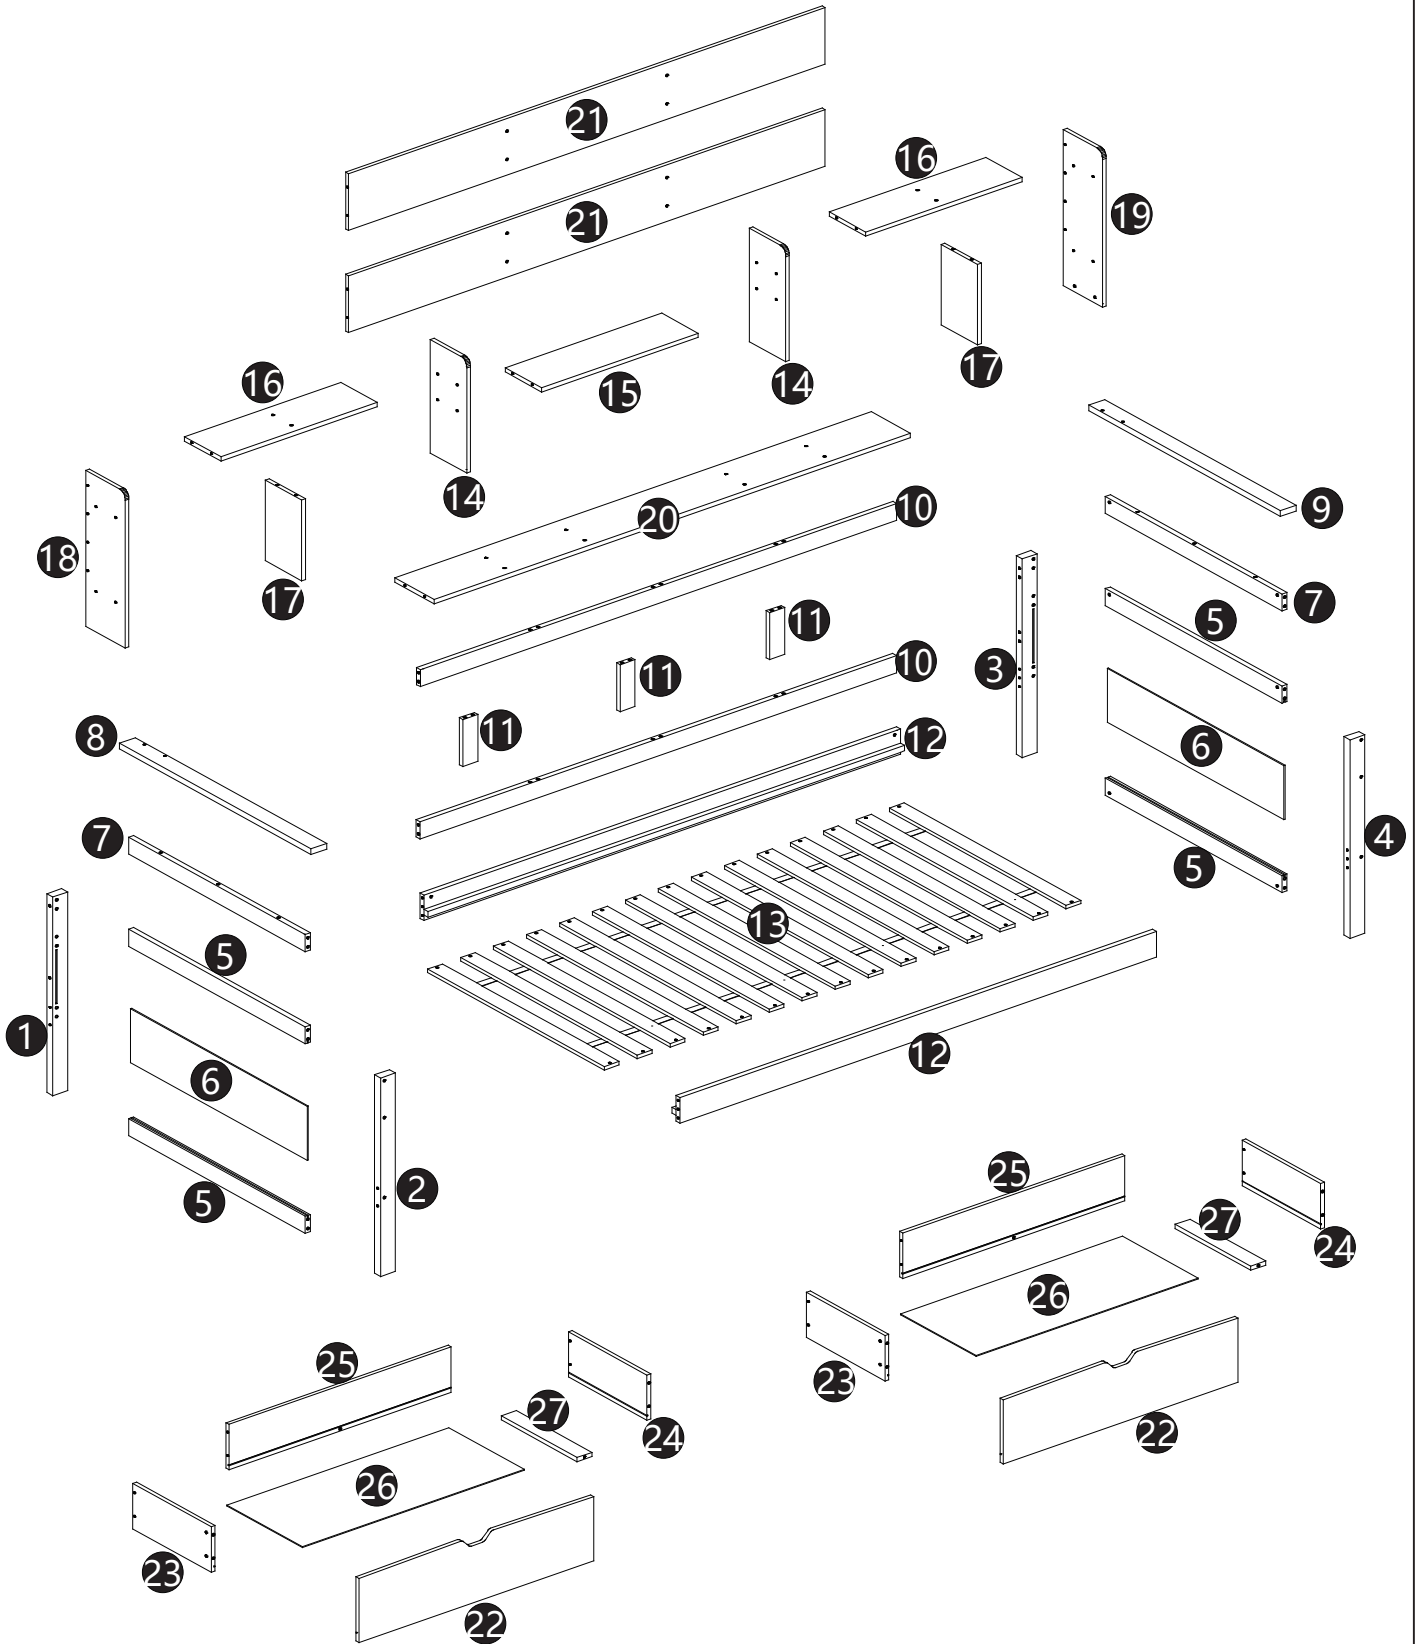

Detailed View