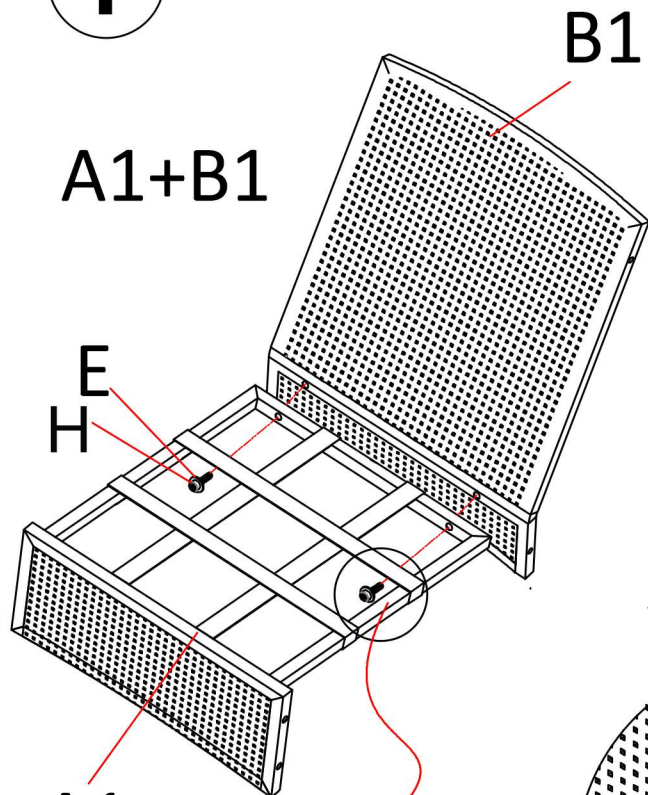

INSTRUCTIONS

IMPORTANT: order to make the whole product adjust to the best ,please install all the screws on the product before fully tighten,and note to put the washer to the screw before putting the screw into the screw hole.

 A1 2PC Chair Plate	 B1 2PC Backrest	 C1 2PC Left Leg	 D1 2PC Right Leg	 O 2PC Swivel Base	 P 2PC Swivel Frame	 E 52PC Washer	 H 28PC M6*45mm
 J 8PC M6*35mm	 N 16PC Nuts	 L 8PC Plastic Washer	 M 1PC Allen key	 S 1PC Wrench	 Y 2PC Seat Cushion	 Z 2PC Back Cushion	

1

2

3

Assemble down side screw first then assemble upside will be more easier.

4

5

6

INSTRUCTIONS

Please follow the instructions below to ensure that the furniture is stable and firm.

A4	B4	C4	D4	F	G	E	M
1PC	1PC	1PC	4PCS	M6x15 8PCS	M6x30 4PCS	12PCS	1PC
Table Top	Glass	Storage Board	Table Leg	M6*15mm	M6*30mm	Washer	Allen Key