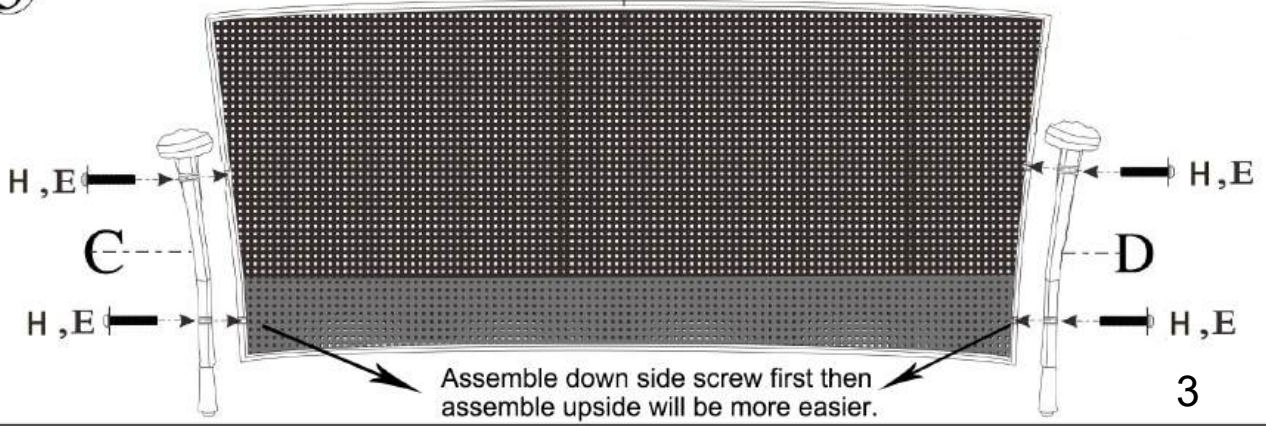

Please follow the instructions below to ensure that the furniture is stable and firm.

A3	B3	C	D	E	H	M	Z	Y
								
1PC Chair Plate	1PC Backrest	1PC Left Leg	1PC Right Leg	12PCS Metal Washer	12PCS M6*45mm	1PC Allen key	3PCS Seat Cushion	3PCS Back Cushion

①

②

③

INSTRUCTIONS

IMPORTANT:In order to make the whole product adjust to the best,please install all the screws on the product before fully tighten,and note to put the washer to the screw before putting the screw into the screw hole.