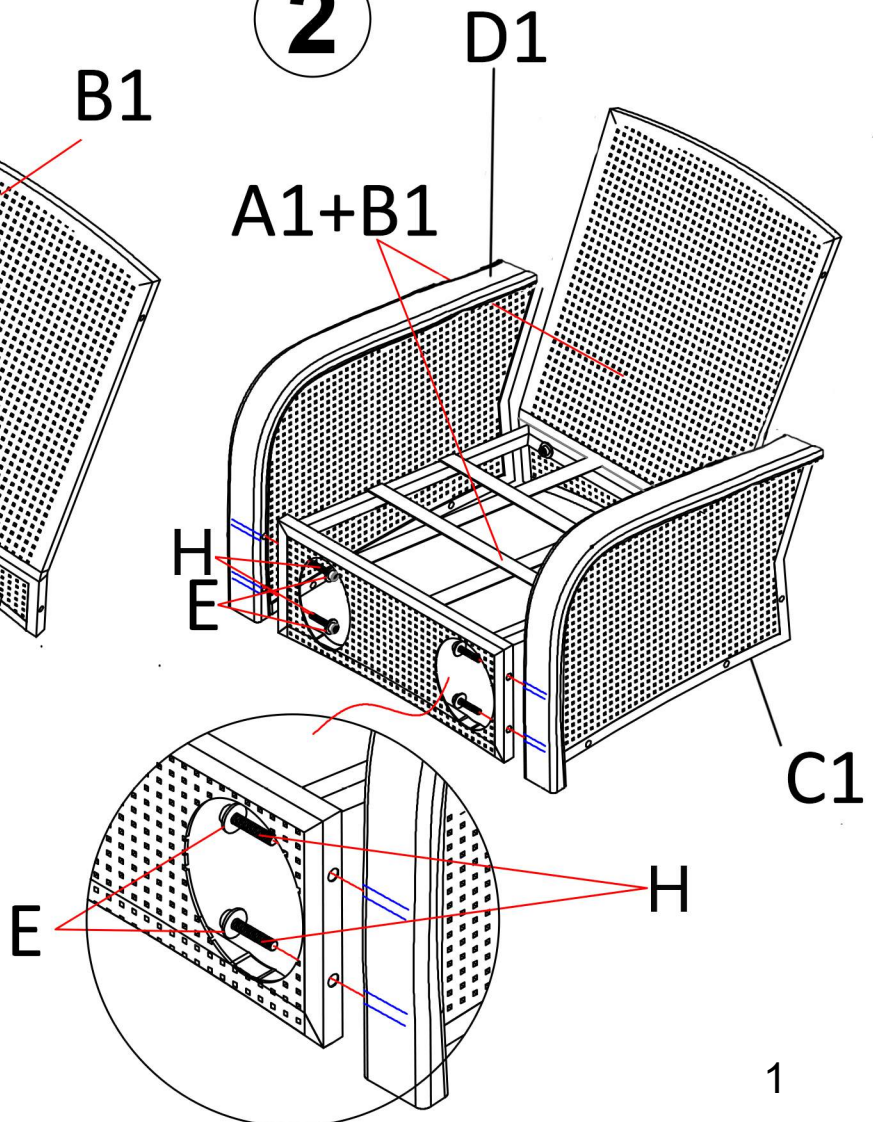

INSTRUCTIONS

IMPORTANT: order to make the whole product adjust to the best ,please install all the screws on the product before fully tighten,and note to put the washer to the screw before putting the screw into the screw hole.

  A1 2PC Chair Plate	 B1 2PC Backrest	 C1 2PC Left Leg	 D1 2PC Right Leg	 O 2PC Swivel Base	 P 2PC Swivel Frame	 E 52PC Washer	 H 28PC M6*45mm
  J 8PC M6*35mm	 N 16PC Nuts	 L 8PC Plastic Washer	 M 1PC Allen key	 S 1PC Wrench	 Y 2PC Seat Cushion	 Z 2PC Back Cushion	

1

2