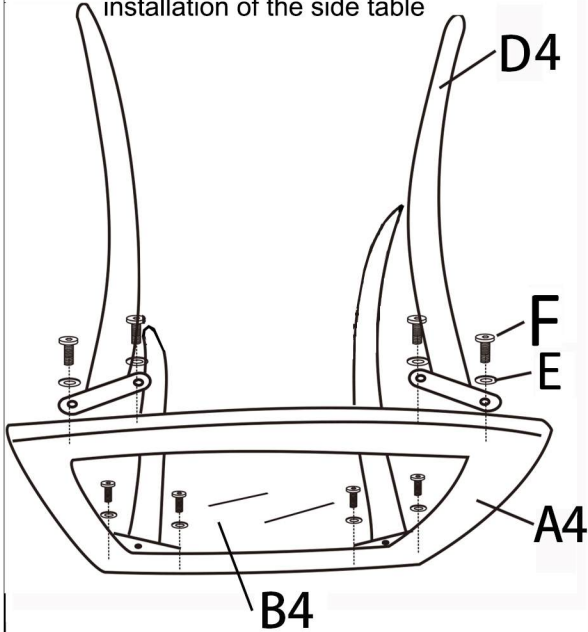

INSTRUCTIONS

IMPORTANT: In order to make the whole product adjust to the best,please install all the screws on the product before fully tighten,and note to put the washer to the screw before putting the screw into the screw hole.

Please follow the instructions below to ensure that the furniture is stable and firm.

A4	B4	C4	D4	F	G	E	M
1PC	1PC	1PC	4PCS	M6x15 8PCS	M6x30 4PCS	12PCS	1PC
Table Top	Glass	Storage Board	Table Leg	M6*15mm	M6*30mm	Washer	Allen Key

1 The glass has been pre-installed.
Do not remove the glass during the installation of the side table