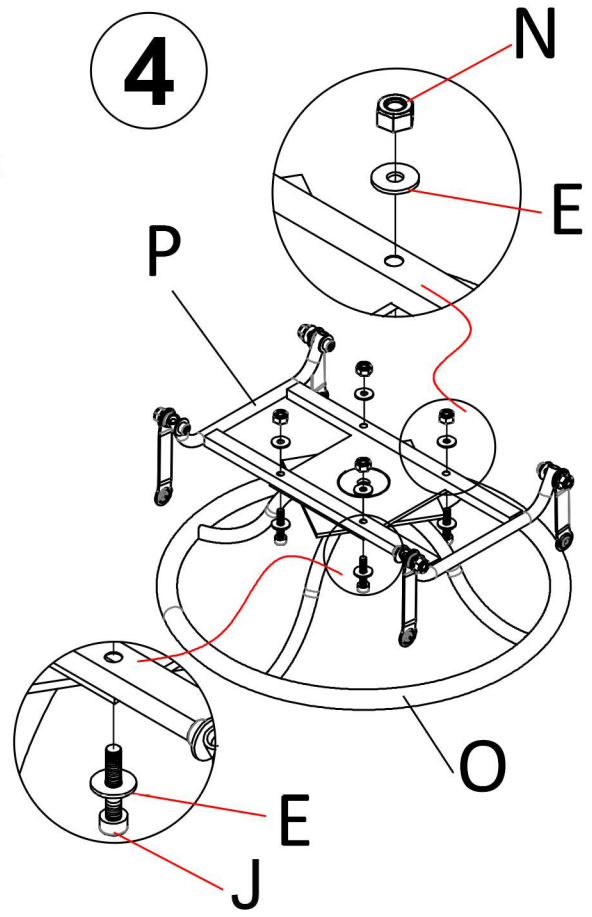

 A1 2PC Chair Plate	 B1 2PC Backrest	 C1 2PC Left Leg	 D1 2PC Right Leg	 O 2PC Swivel Base	 P 2PC Swivel Frame	 E 52PC Washer	 H 28PC M6*45mm
 J 8PC M6*35mm	 N 16PC Nuts	 L 8PC Plastic Washer	 M 1PC Allen key	 S 1PC Wrench	 Y 2PC Seat Cushion	 Z 2PC Back Cushion	

1

2

3

Assemble down side screw first then assemble upside will be more easier.

4

5

6

INSTRUCTIONS

IMPORTANT: In order to make the whole product adjust to the best, please install all the screws on the product before fully tighten, and note to put the washer to the screw before putting the screw into the screw hole.

①

②

③

INSTRUCTIONS

IMPORTANT:In order to make the whole product adjust to the best,please install all the screws on the product before fully tighten,and note to put the washer to the screw before putting the screw into the screw hole.